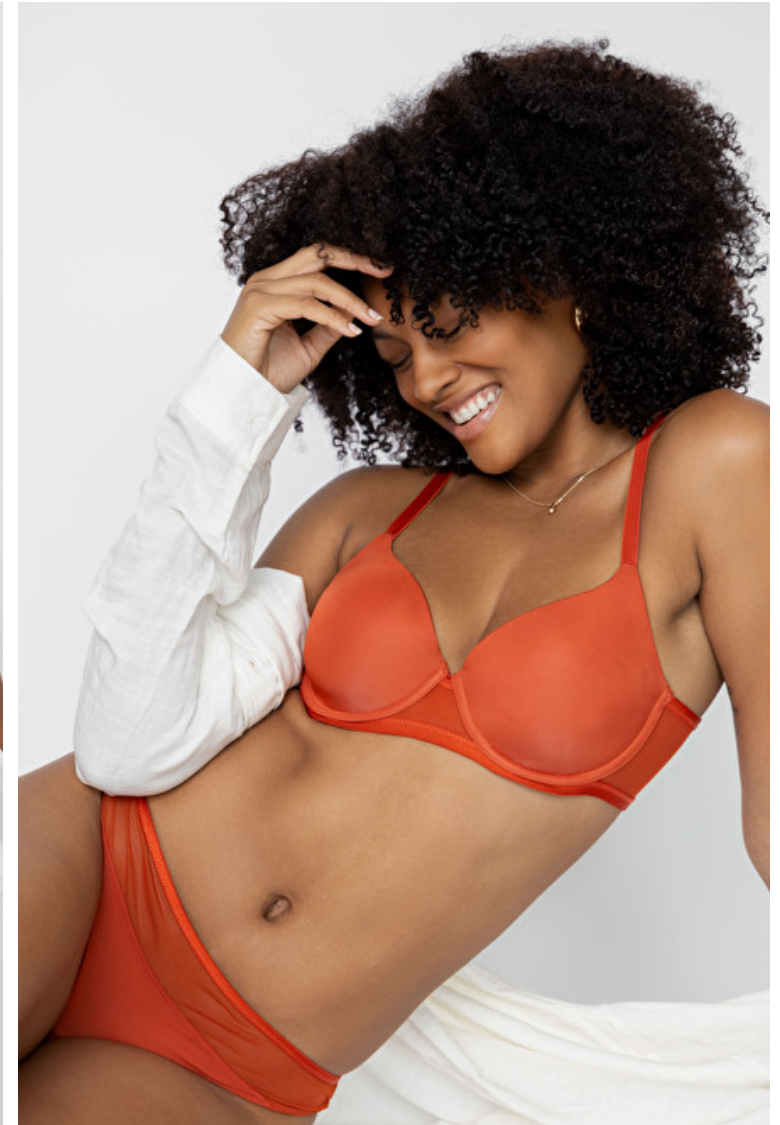

Select

MODEL MANAGEMENT

500 Bishop St NW SUITE A-2, Atlanta, 30318, Georgia, United States
Phone: (404) 872-7444 **Fax:** (404) 874-1526 **Email:** info.atlanta@selectmodel.com **Website:** <https://selectmodel.com/>

Felicia Smith

Height 179cm / 5' 10.5"

Size EU/US 34 / 4

Bust 86cm / 34"

Waist 63cm / 25"

Hips 89cm / 35"

Shoes EU/US/UK 40.5 / 9.5 / 7

Eyes Brown

Hair Brown

Cup B