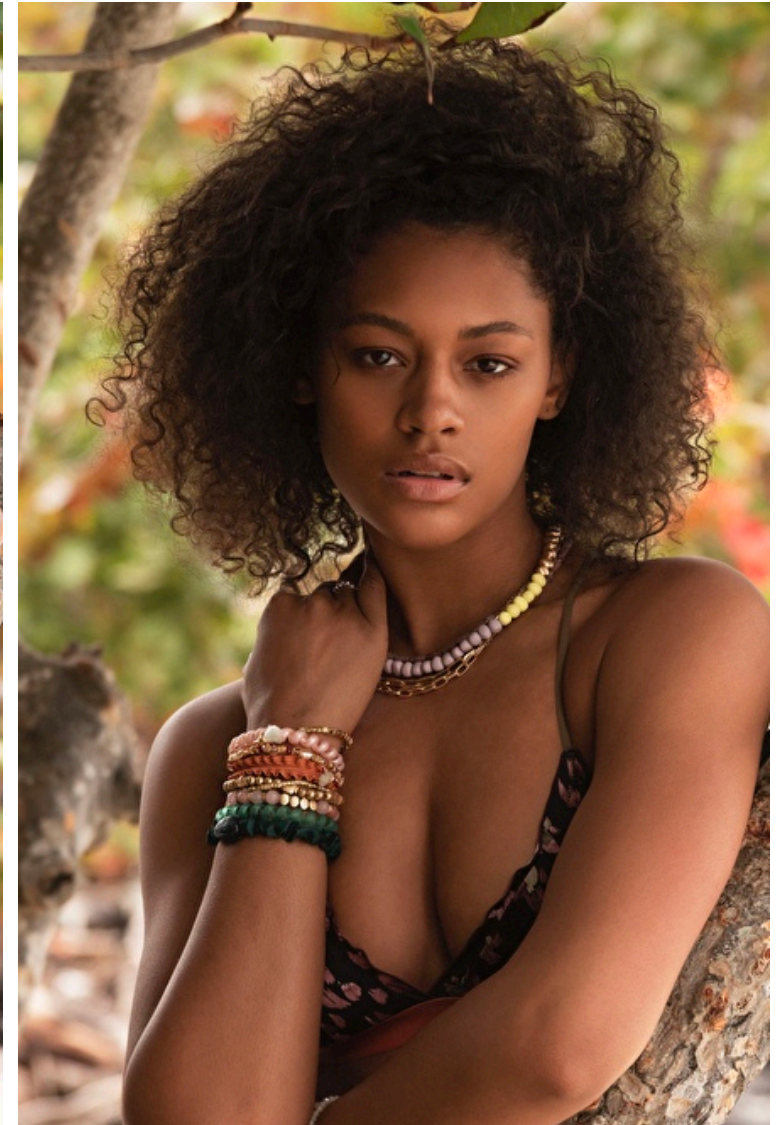

Select

MODEL MANAGEMENT

500 Bishop St NW SUITE A-2, Atlanta, 30318, Georgia, United States
Phone: (404) 872-7444 **Fax:** (404) 874-1526 **Email:** info.atlanta@selectmodel.com **Website:** <https://selectmodel.com/>

Felicia Smith

Height 179cm / 5' 10.5"

Size EU/US 34 / 4

Bust 86cm / 34"

Waist 63cm / 25"

Hips 89cm / 35"

Shoes EU/US/UK 40.5 / 9.5 / 7

Eyes Brown

Hair Brown

Cup B