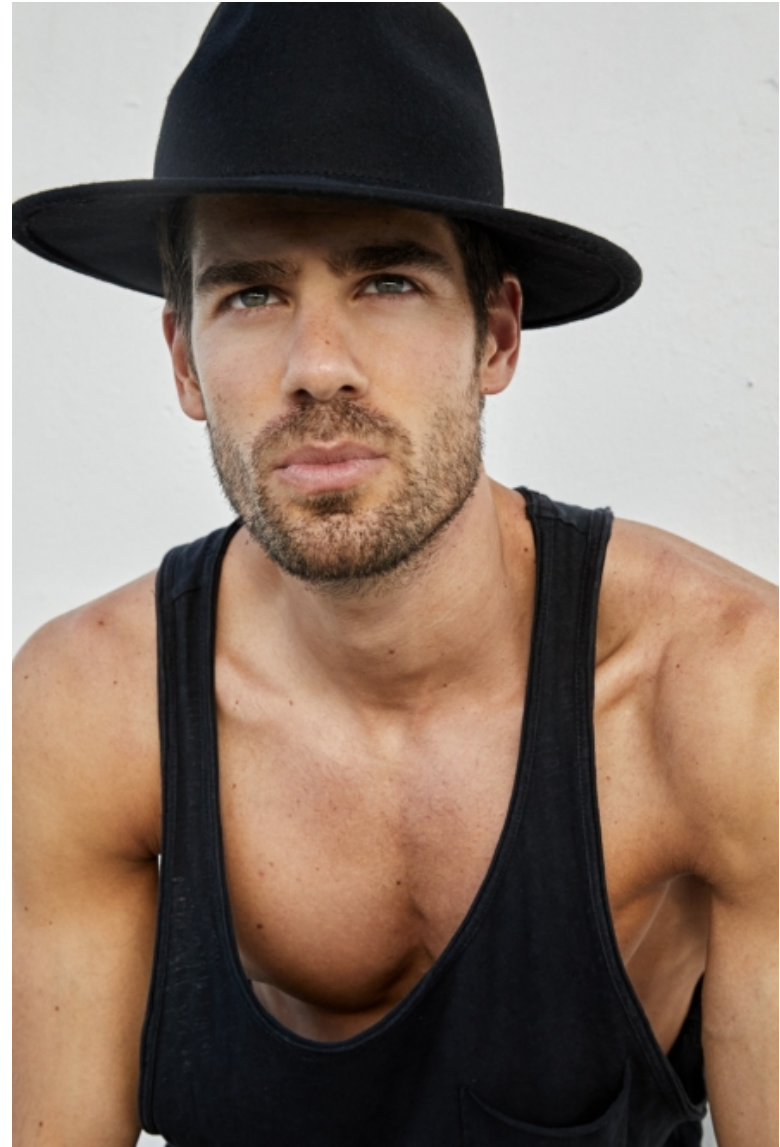

Florent Longetti

Height 188cm / 6' 2.0"

Waist 81cm / 32"

Shoes EU/US/UK 44 / 11 / 9.5

Hair Brown

Eyes Green

Inseam 86cm / 34"

Suit size 50cm / 40"

Suit cut Regular