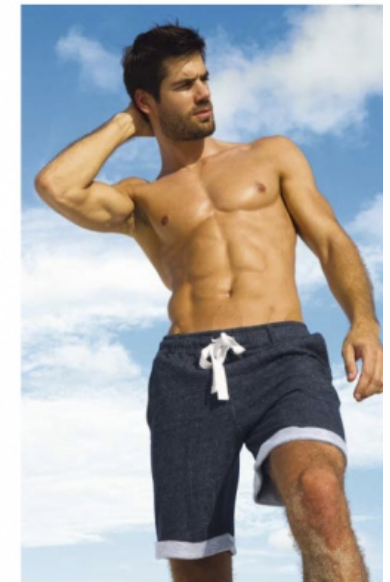

Suit cut Regular

THE PERFECT SIZE

BERMUDA SHORTS 25.95 €

SWIMMING TRUNKS 19.95 €
mustard, blue lagoon

SWIMMING TRUNKS 29.95 €

-41-

Select

MODEL MANAGEMENT