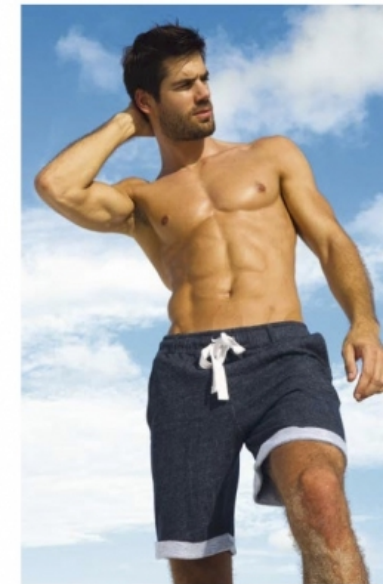

Hair Brown

Eyes Green

Inseam 86cm / 34"

Suit size 50cm / 40"

Suit cut Regular

THE PERFECT SIZE

BERMUDA SHORTS 25.95 €

SWIMMING TRUNKS 19.95 €
mustard, blue lagoon