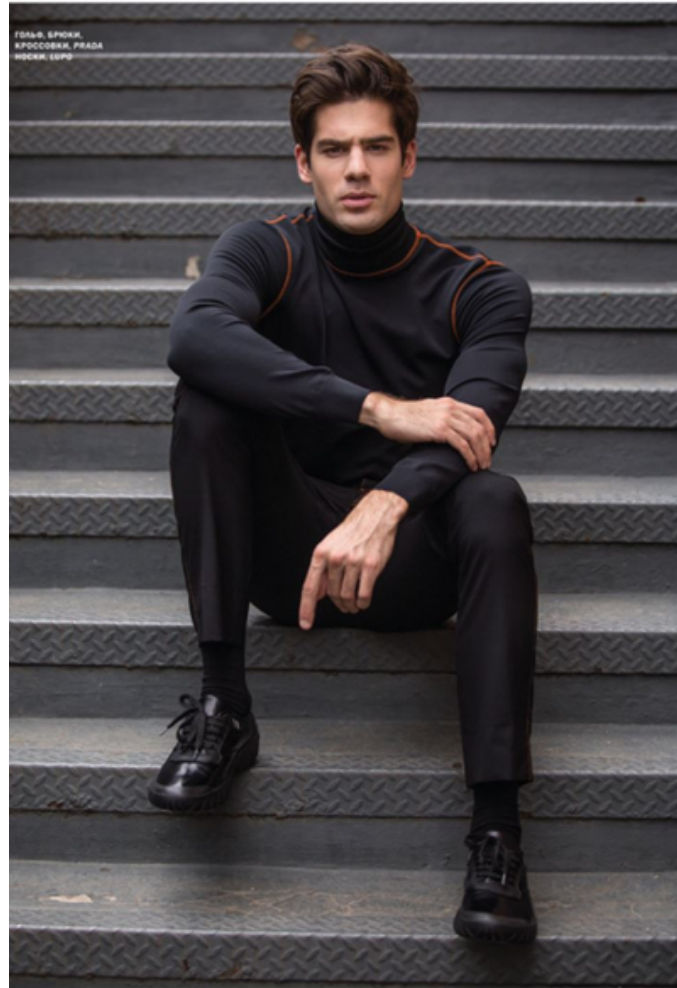

Select

MODEL MANAGEMENT

500 Bishop St NW SUITE A-2, Atlanta, 30318, Georgia, United States
Phone: (404) 872-7444 **Fax:** (404) 874-1526 **Email:** info.atlanta@selectmodel.com **Website:** <https://selectmodel.com/>

Florent Longetti

Height 188cm / 6' 2.0"

Waist 81cm / 32"

Shoes EU/US/UK 44 / 11 / 9.5

Hair Brown

Eyes Green

Inseam 86cm / 34"

Suit size 50cm / 40"

Suit cut Regular

146