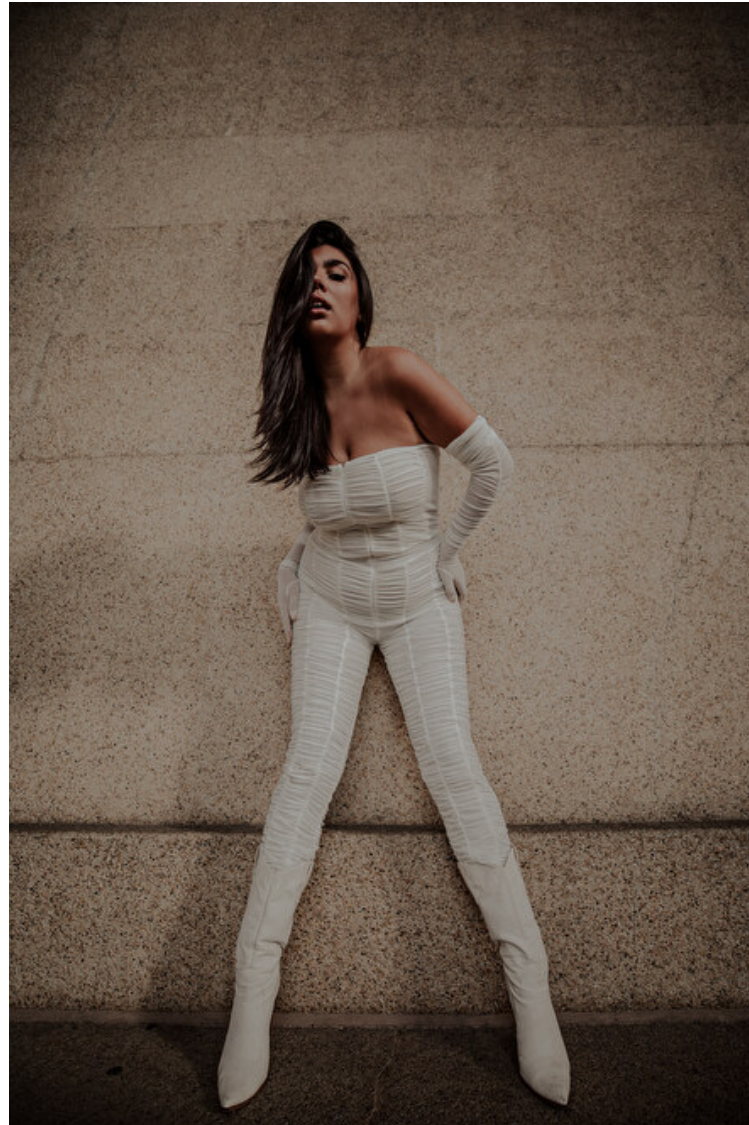

Select

MODEL MANAGEMENT

500 Bishop St NW SUITE A-2, Atlanta, 30318, Georgia, United States
Phone: (404) 872-7444 **Fax:** (404) 874-1526 **Email:** info.atlanta@selectmodel.com **Website:** <https://selectmodel.com/>

Gabby Buchan

Height 180cm / 5' 11.0"

Size EU/US 42 / 12

Bust 104cm / 41"

Waist 90cm / 35.5"

Hips 109cm / 43"

Shoes EU/US/UK 41.5 / 10 / 8

Eyes Brown

Hair Brown