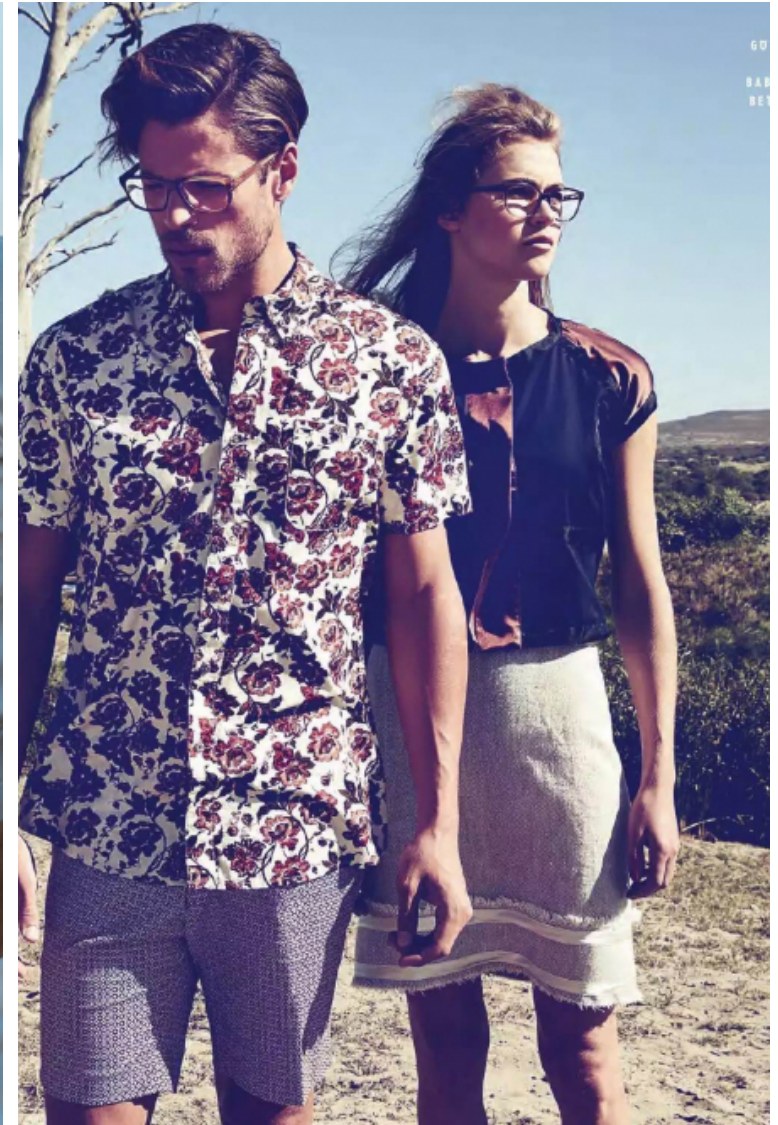

Select

MODEL MANAGEMENT

500 Bishop St NW SUITE A-2, Atlanta, 30318, Georgia, United States
Phone: (404) 872-7444 **Fax:** (404) 874-1526 **Email:** info.atlanta@selectmodel.com **Website:** <https://selectmodel.com/>

Gabe Whitmer

Height 183cm / 6' 0.0"

Waist 81cm / 32"

Shoes EU/US/UK 44 / 11 / 9.5

Eyes Blue green

Hair Light brown

Inseam 81cm / 32"

Neck 39cm / 15.5"

Sleeve 86cm / 34"

Suit size 50cm / 40"

Suit cut Regular