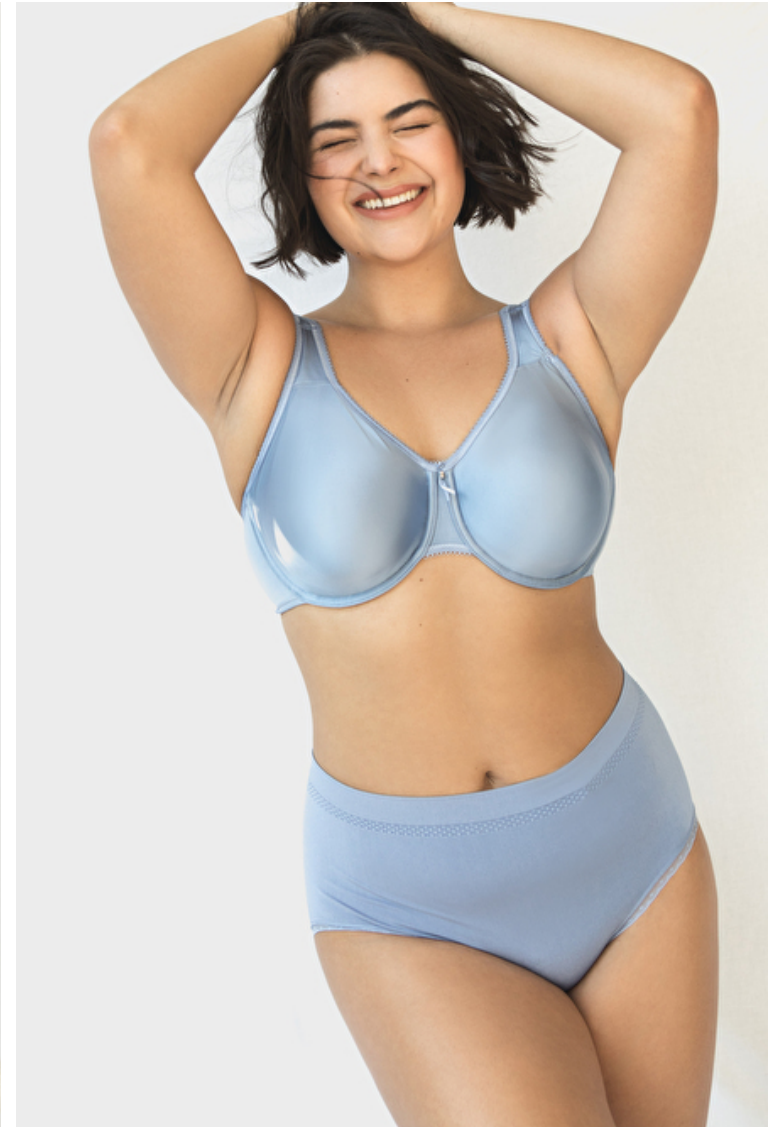

Gabriela Florentino

Height 175cm / 5' 9.0"

Size EU/US 42 / 12

Bust 96cm / 38"

Waist 81cm / 32"

Hips 112cm / 44"

Shoes EU/US/UK 41.5 / 10 / 8

Eyes Hazel

Hair Dark brown

Cup DD