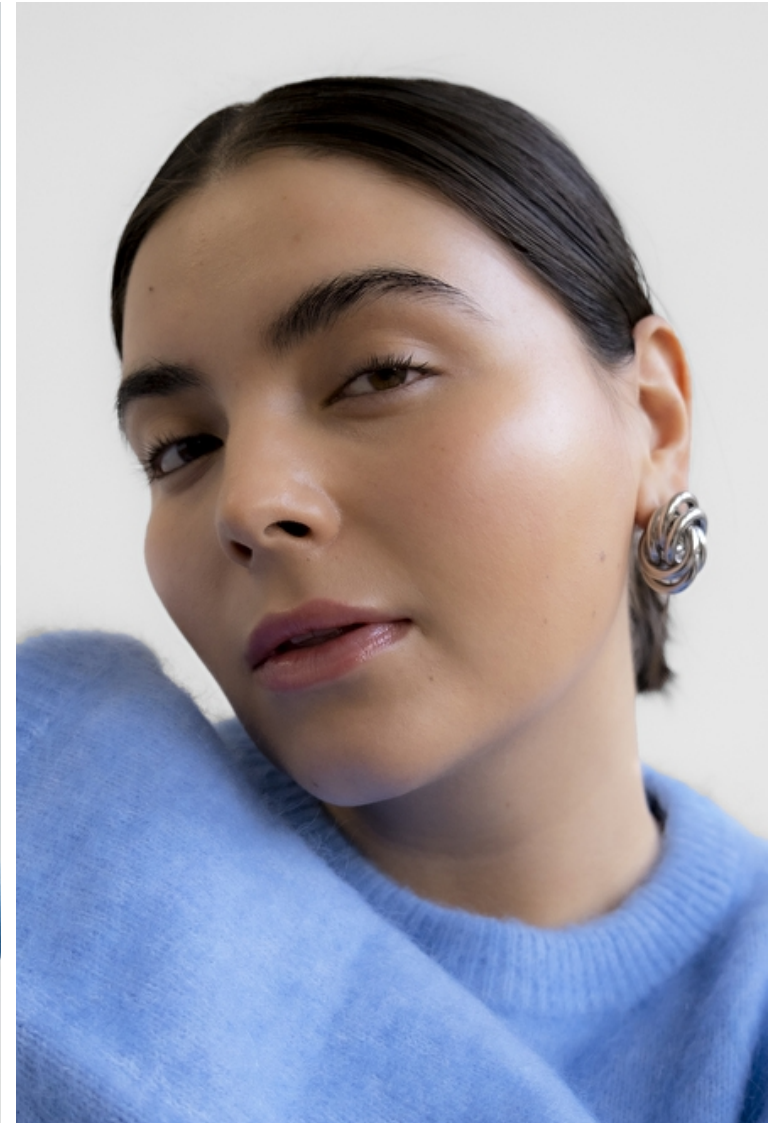

Select

MODEL MANAGEMENT

500 Bishop St NW SUITE A-2, Atlanta, 30318, Georgia, United States
Email: info.atlanta@selectmodel.com Website: <https://selectmodel.com/>

Gabriela Florentino

Height 175cm / 5' 9.0"

Size EU/US 42 / 12

Bust 96cm / 38"

Waist 81cm / 32"

Hips 112cm / 44"

Shoes EU/US/UK 41.5 / 10 / 8

Eyes Hazel

Hair Dark brown

Cup DD