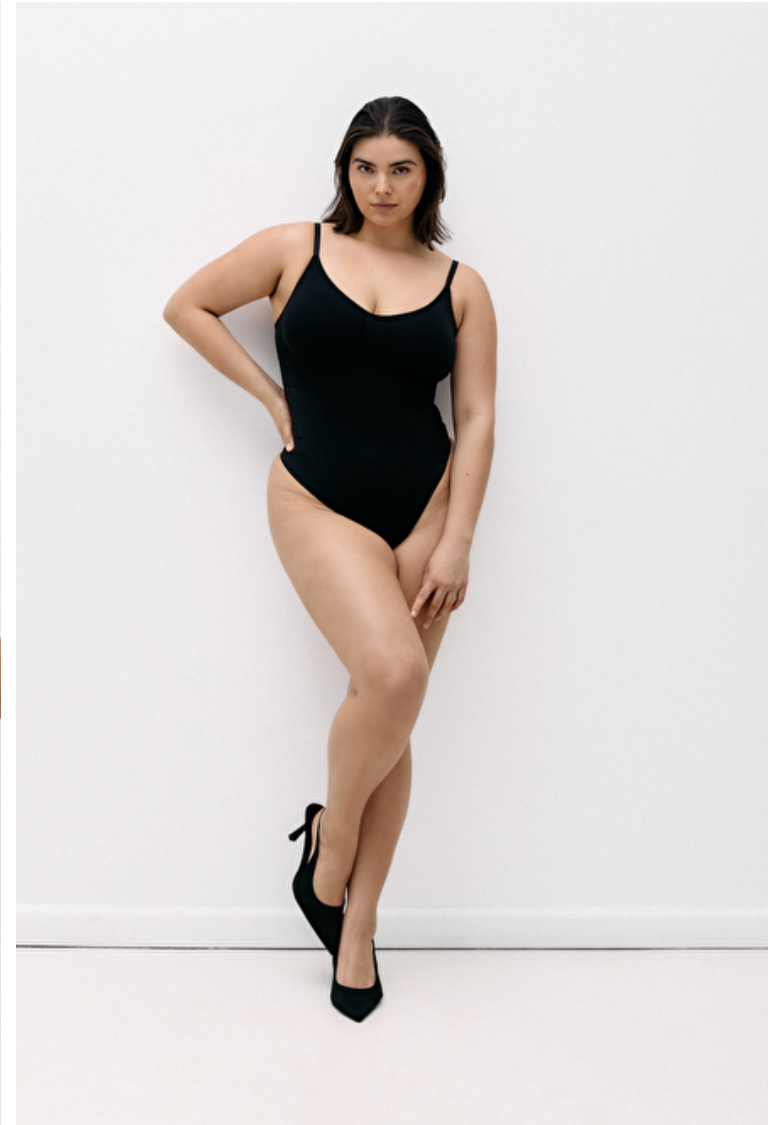

Gabriela Florentino

Height 175cm / 5' 9.0"

Size EU/US 42 / 12

Bust 96cm / 38"

Waist 81cm / 32"

Hips 112cm / 44"

Shoes EU/US/UK 41.5 / 10 / 8

Eyes Hazel

Hair Dark brown

Cup DD