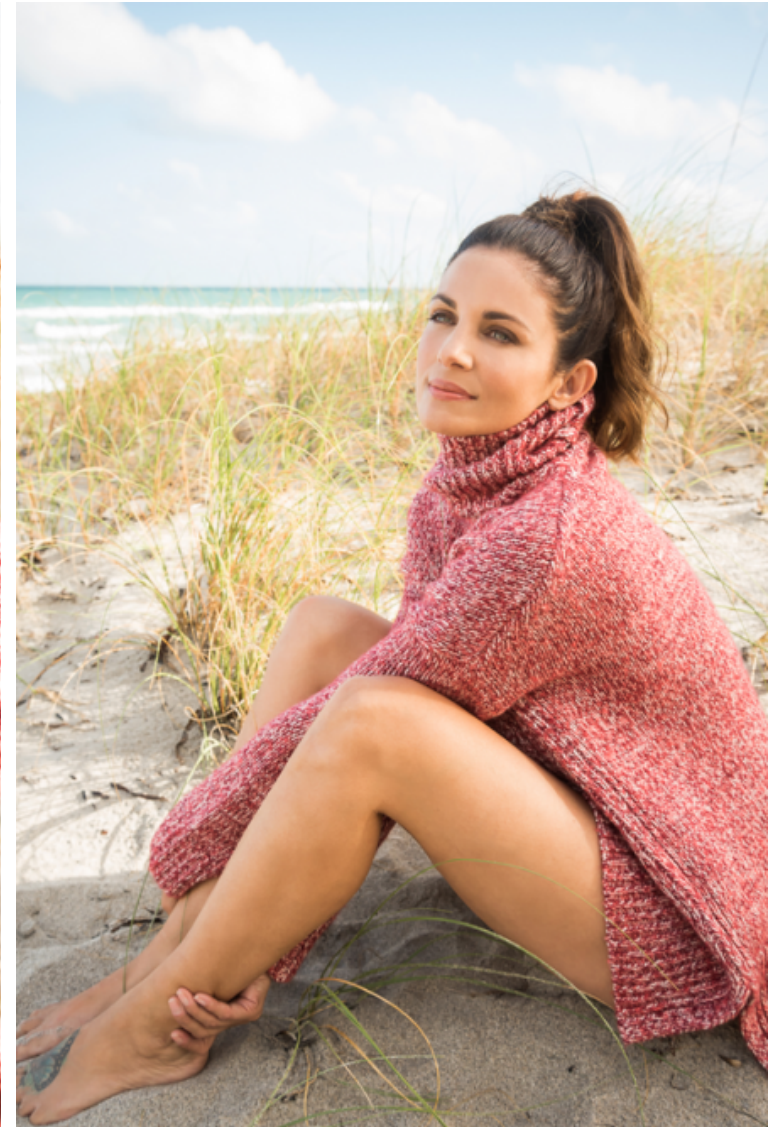

Bust 86cm / 34"

Waist 59cm / 23"

Hips 89cm / 35"

Shoes EU/US/UK 37.5 / 7 / 4

Eyes Green

Hair Brown

Cup C

Select