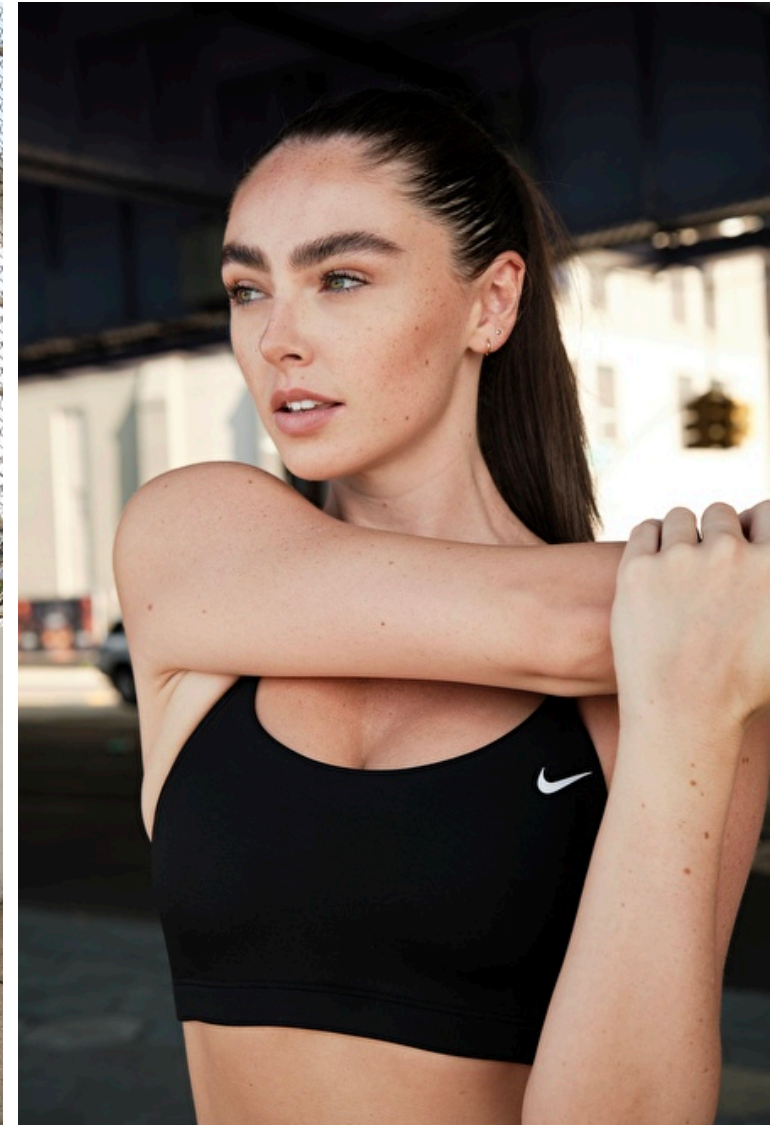

Select

MODEL MANAGEMENT

500 Bishop St NW SUITE A-2, Atlanta, 30318, Georgia, United States
Phone: (404) 872-7444 **Fax:** (404) 874-1526 **Email:** info.atlanta@selectmodel.com **Website:** <https://selectmodel.com/>

Gee Burridge

Height 173cm / 5' 8.0"

Size EU/US 34 / 4

Bust 81cm / 32"

Waist 66cm / 26"

Hips 91cm / 36"

Shoes EU/US/UK 40 / 9 / 7

Eyes Green

Hair Brown