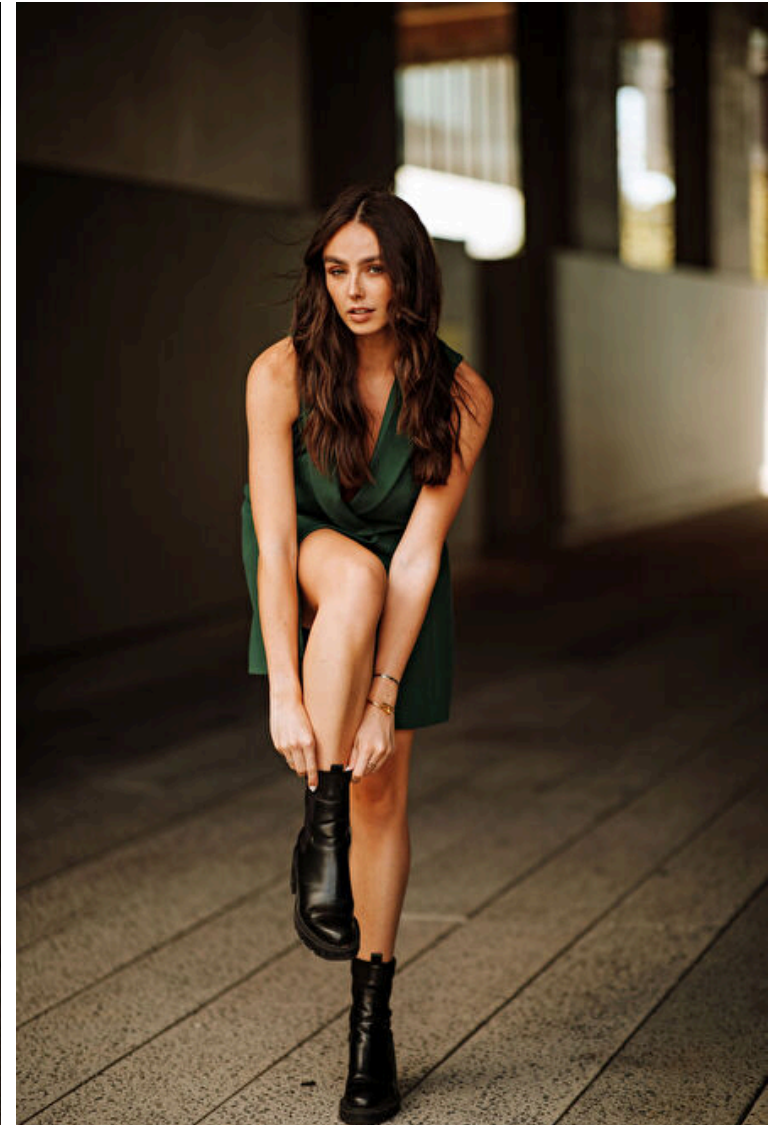

Select

MODEL MANAGEMENT

500 Bishop St NW SUITE A-2, Atlanta, 30318, Georgia, United States
Phone: (404) 872-7444 **Fax:** (404) 874-1526 **Email:** info.atlanta@selectmodel.com **Website:** <https://selectmodel.com/>

Gee Burridge

Height 173cm / 5' 8.0"

Size EU/US 34 / 4

Bust 81cm / 32"

Waist 66cm / 26"

Hips 91cm / 36"

Shoes EU/US/UK 40 / 9 / 7

Eyes Green

Hair Brown