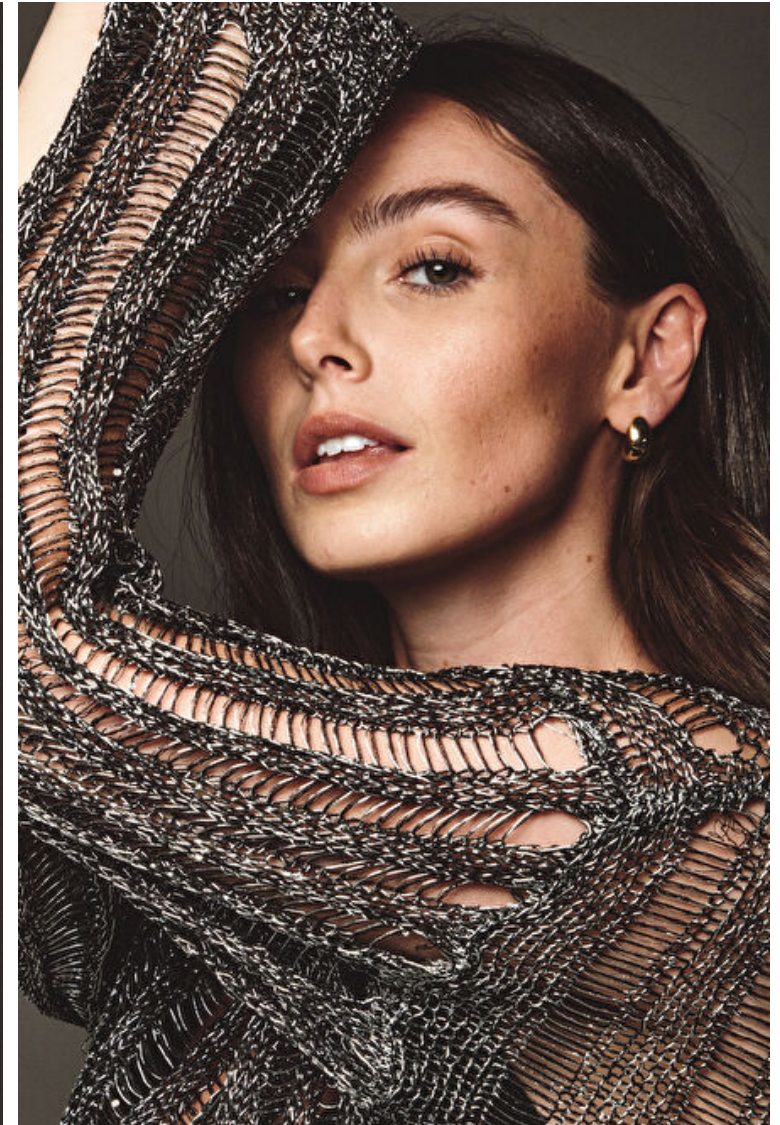

Select

MODEL MANAGEMENT

500 Bishop St NW SUITE A-2, Atlanta, 30318, Georgia, United States

Phone: (404) 872-7444 Fax: (404) 874-1526 Email: info.atlanta@selectmodel.com Website: <https://selectmodel.com/>

Gee Burridge

Height 173cm / 5' 8.0"

Size EU/US 34 / 4

Bust 81cm / 32"

Waist 66cm / 26"

Hips 91cm / 36"

Shoes EU/US/UK 40 / 9 / 7

Eyes Green

Hair Brown