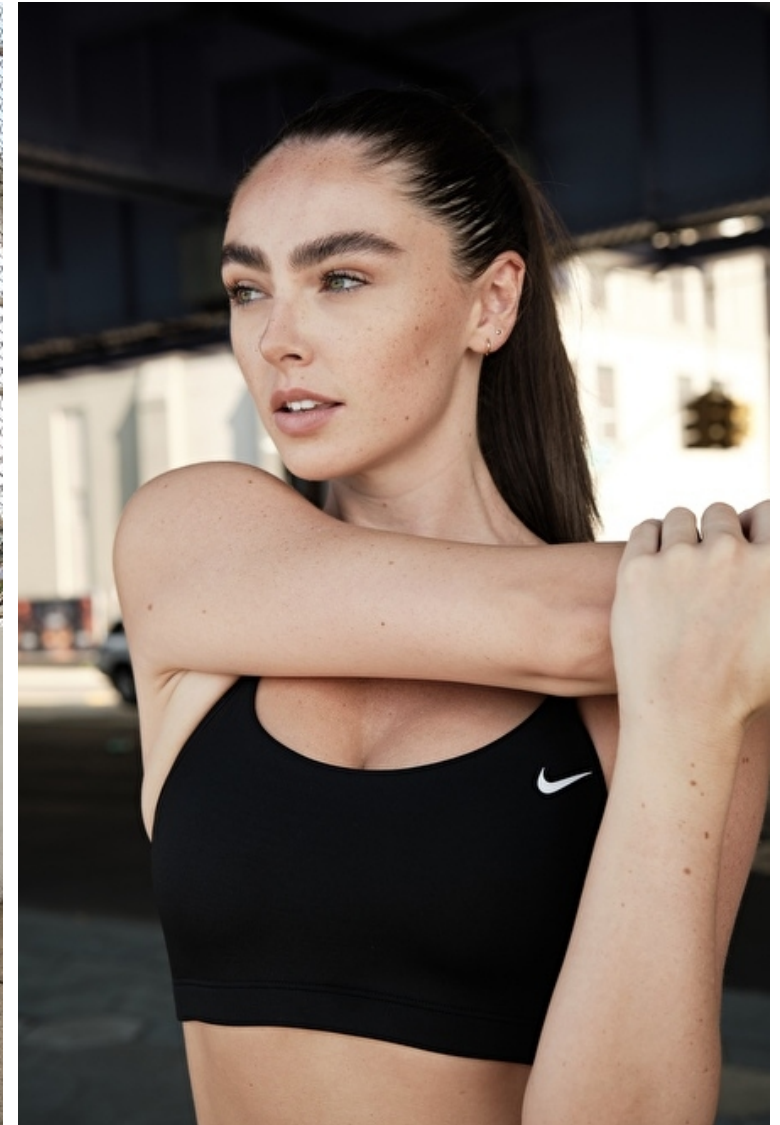

Size EU/US 34 / 4

Bust 81cm / 32"

Waist 66cm / 26"

Hips 91cm / 36"

Shoes EU/US/UK 40 / 9 / 7

Eyes Green

Hair Brown

Select