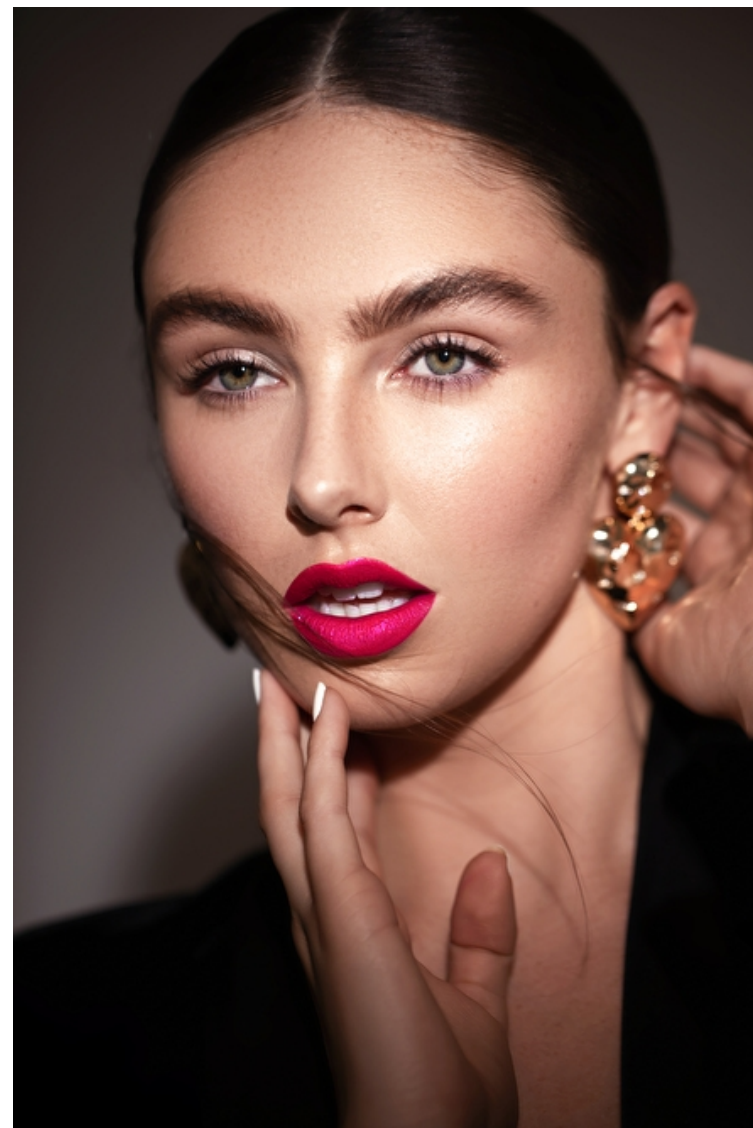

Select

MODEL MANAGEMENT

500 Bishop St NW SUITE A-2, Atlanta, 30318, Georgia, United States
Email: info.atlanta@selectmodel.com Website: <https://selectmodel.com/>

Gee Burridge

Height 173cm / 5' 8.0"

Size EU/US 34 / 4

Bust 81cm / 32"

Waist 66cm / 26"

Hips 91cm / 36"

Shoes EU/US/UK 40 / 9 / 7

Eyes Green

Hair Brown