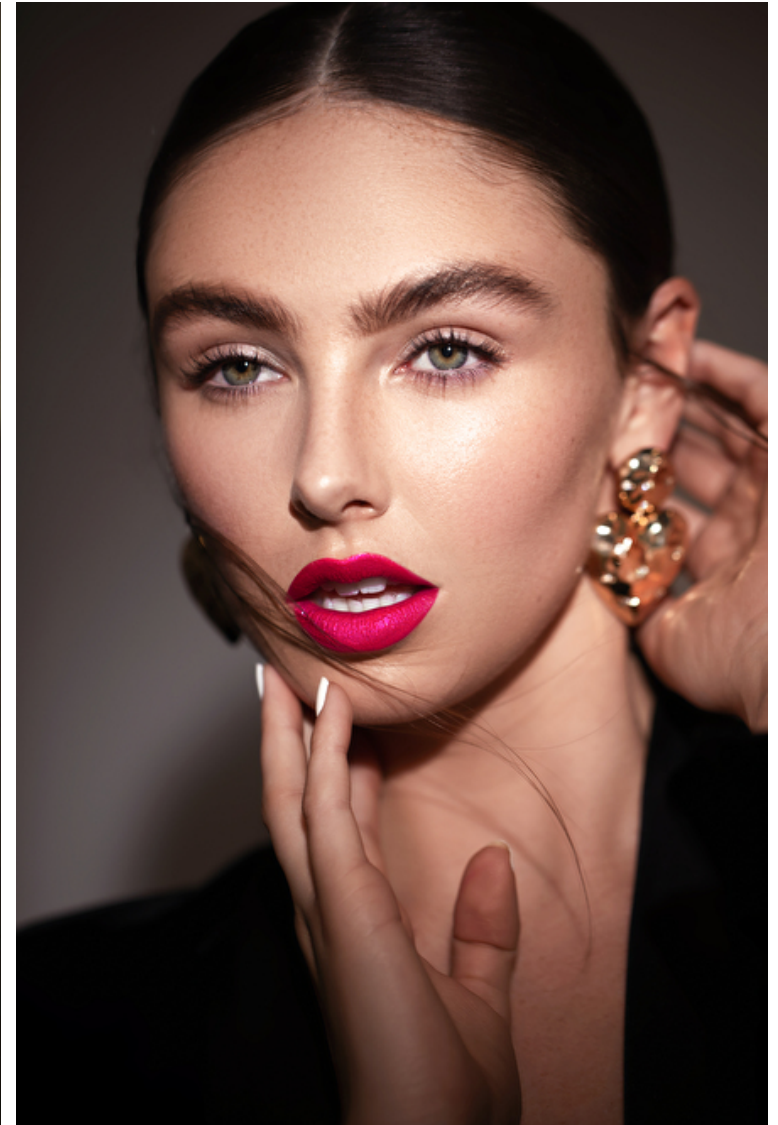

Select

MODEL MANAGEMENT

500 Bishop St NW SUITE A-2, Atlanta, 30318, Georgia, United States
Phone: (404) 872-7444 **Fax:** (404) 874-1526 **Email:** info.atlanta@selectmodel.com **Website:** <https://selectmodel.com/>

Gee Burridge

Height 173cm / 5' 8.0"

Size EU/US 34 / 4

Bust 81cm / 32"

Waist 66cm / 26"

Hips 91cm / 36"

Shoes EU/US/UK 40 / 9 / 7

Eyes Green

Hair Brown