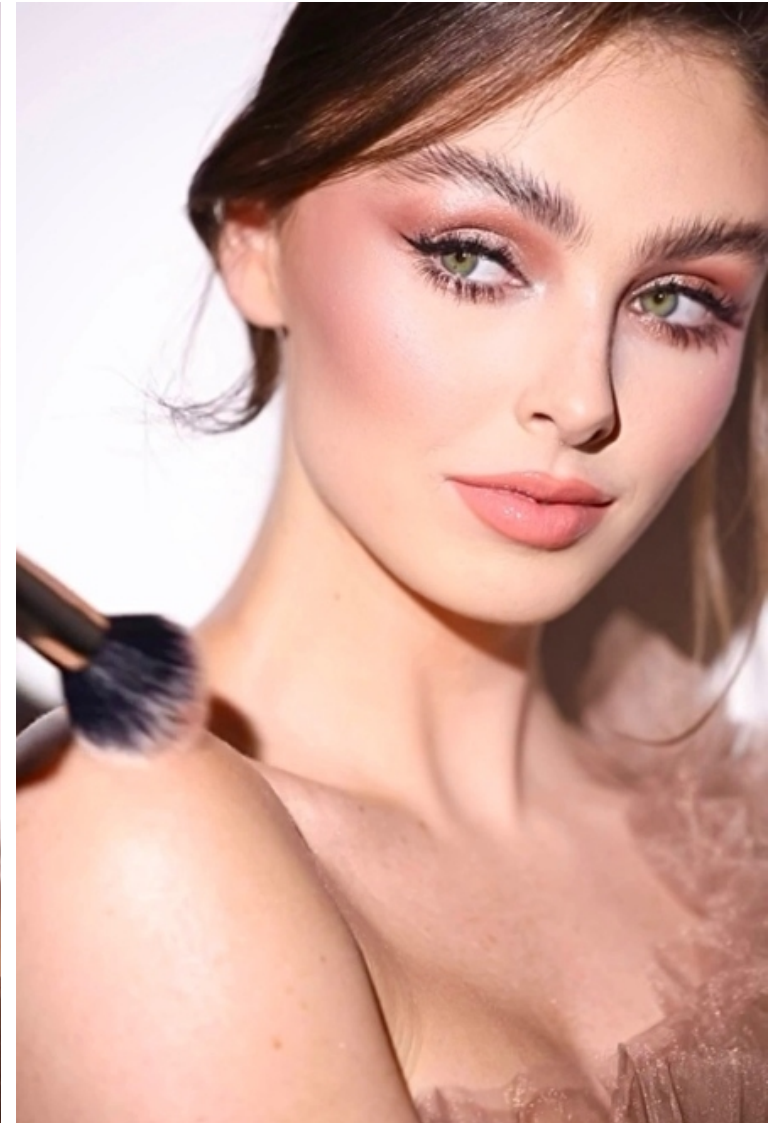

Size EU/US 34 / 4

Bust 81cm / 32"

Waist 66cm / 26"

Hips 91cm / 36"

Shoes EU/US/UK 40 / 9 / 7

Eyes Green

Hair Brown

Select