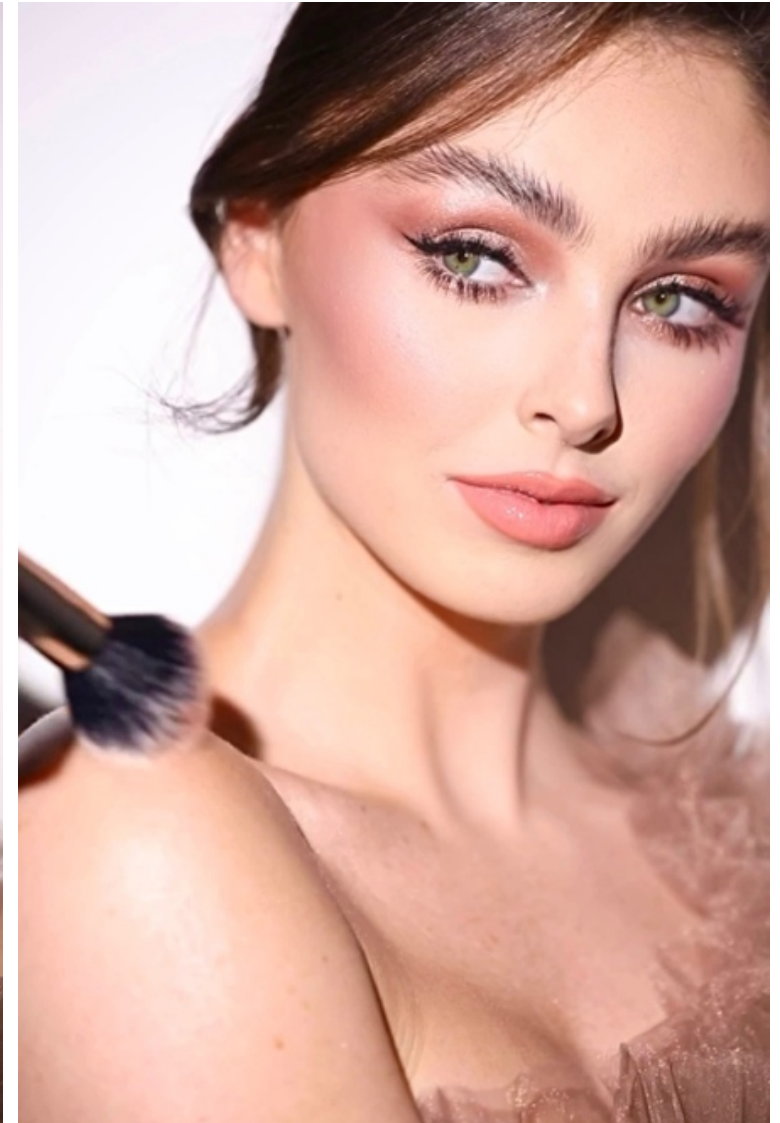

Select

MODEL MANAGEMENT

500 Bishop St NW SUITE A-2, Atlanta, 30318, Georgia, United States
Phone: (404) 872-7444 **Fax:** (404) 874-1526 **Email:** info.atlanta@selectmodel.com **Website:** <https://selectmodel.com/>

Gee Burrige

Height 173cm / 5' 8.0"

Size EU/US 34 / 4

Bust 81cm / 32"

Waist 66cm / 26"

Hips 91cm / 36"

Shoes EU/US/UK 40 / 9 / 7

Eyes Green

Hair Brown