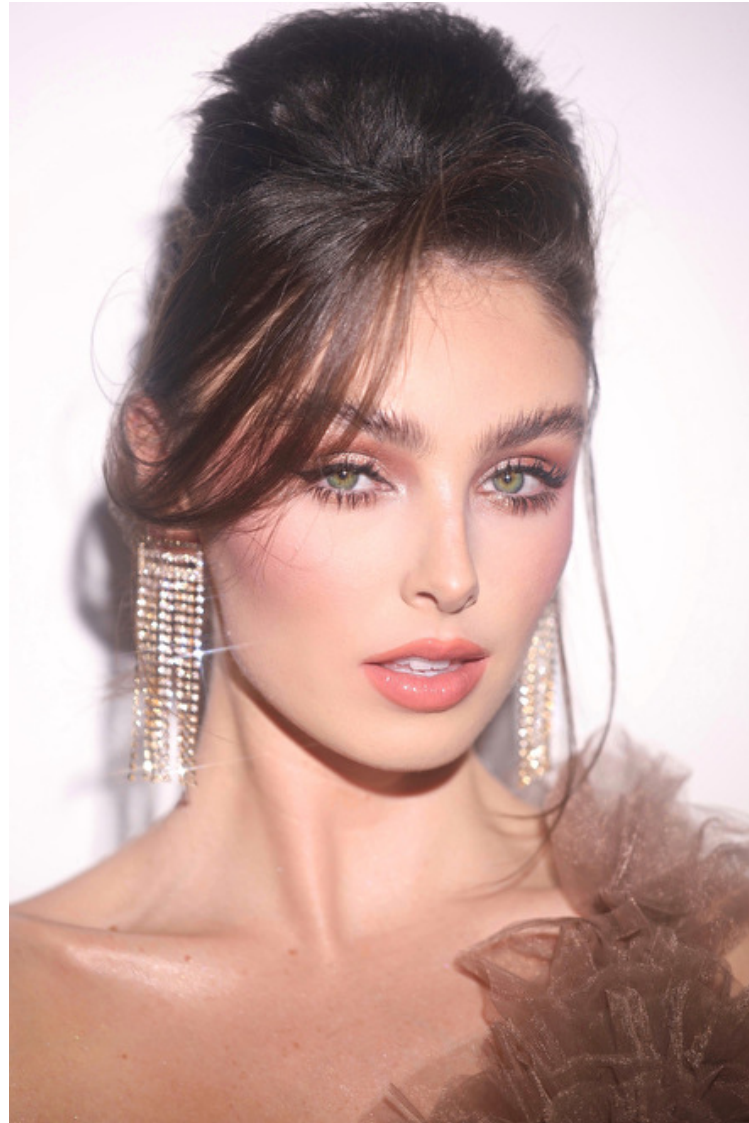

Select

MODEL MANAGEMENT

500 Bishop St NW SUITE A-2, Atlanta, 30318, Georgia, United States
Phone: (404) 872-7444 **Fax:** (404) 874-1526 **Email:** info.atlanta@selectmodel.com **Website:** <https://selectmodel.com/>

Gee Burrige

Height 173cm / 5' 8.0"

Size EU/US 34 / 4

Bust 81cm / 32"

Waist 66cm / 26"

Hips 91cm / 36"

Shoes EU/US/UK 40 / 9 / 7

Eyes Green

Hair Brown