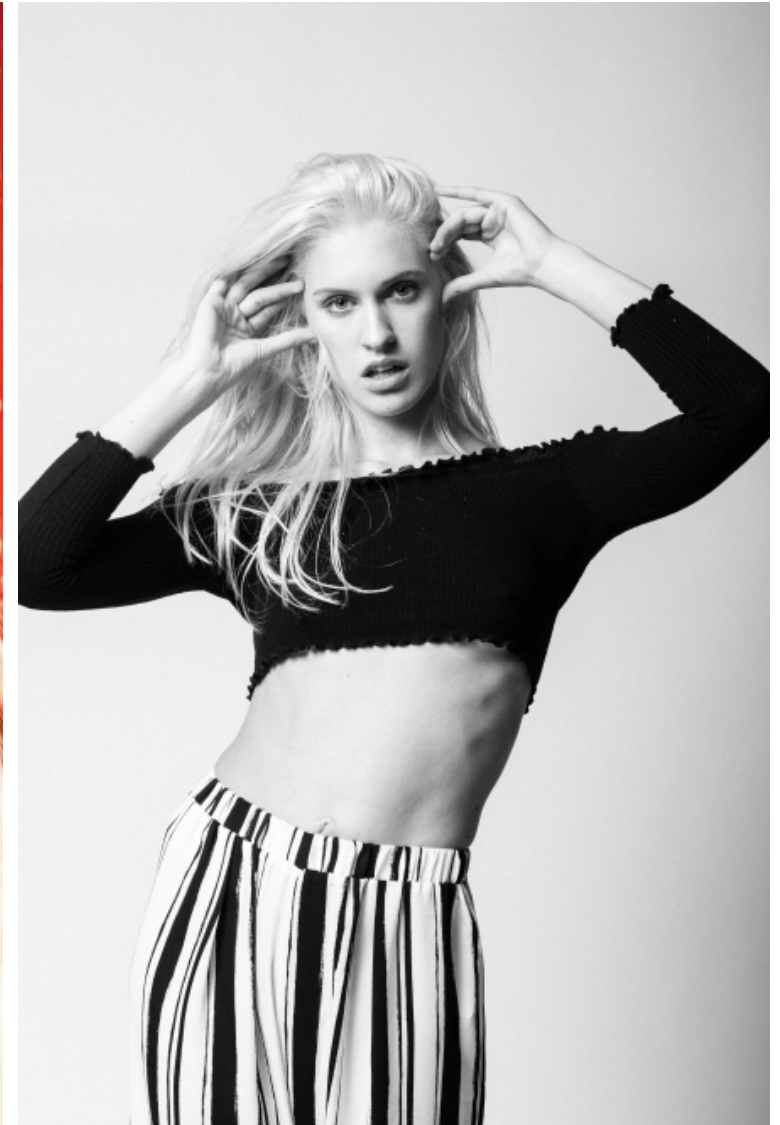

Select

MODEL MANAGEMENT

500 Bishop St NW SUITE A-2, Atlanta, 30318, Georgia, United States
Phone: (404) 872-7444 **Fax:** (404) 874-1526 **Email:** info.atlanta@selectmodel.com **Website:** <https://selectmodel.com/>

Gemma Green

Height 178cm / 5' 10.0"

Waist 62cm / 24.5"

Hips 86cm / 34"

Shoes EU/US/UK 39 / 8 / 6

Eyes Blue green

Hair Blond

Bust 81cm / 32"

Cup A