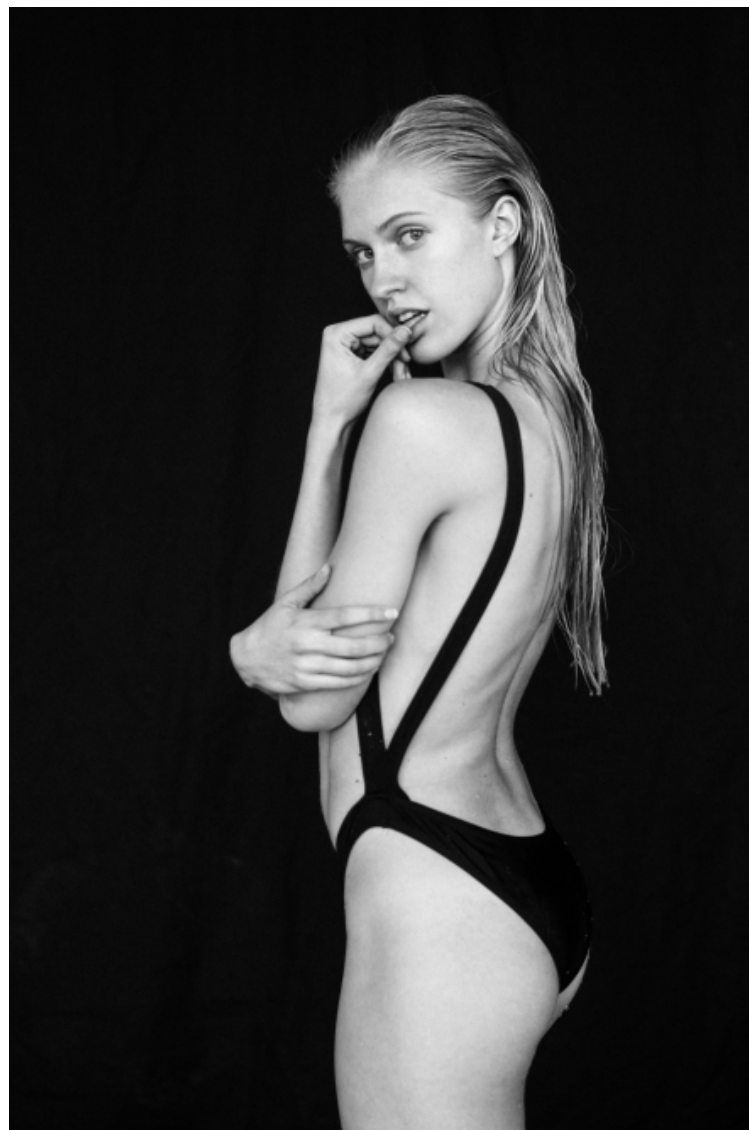

Waist 66cm / 26"

Hips 91cm / 36"

Shoes EU/US/UK 39 / 8 / 6

Eyes Blue green

Hair Blond

Bust 81cm / 32"

Cup A

Gemma Green