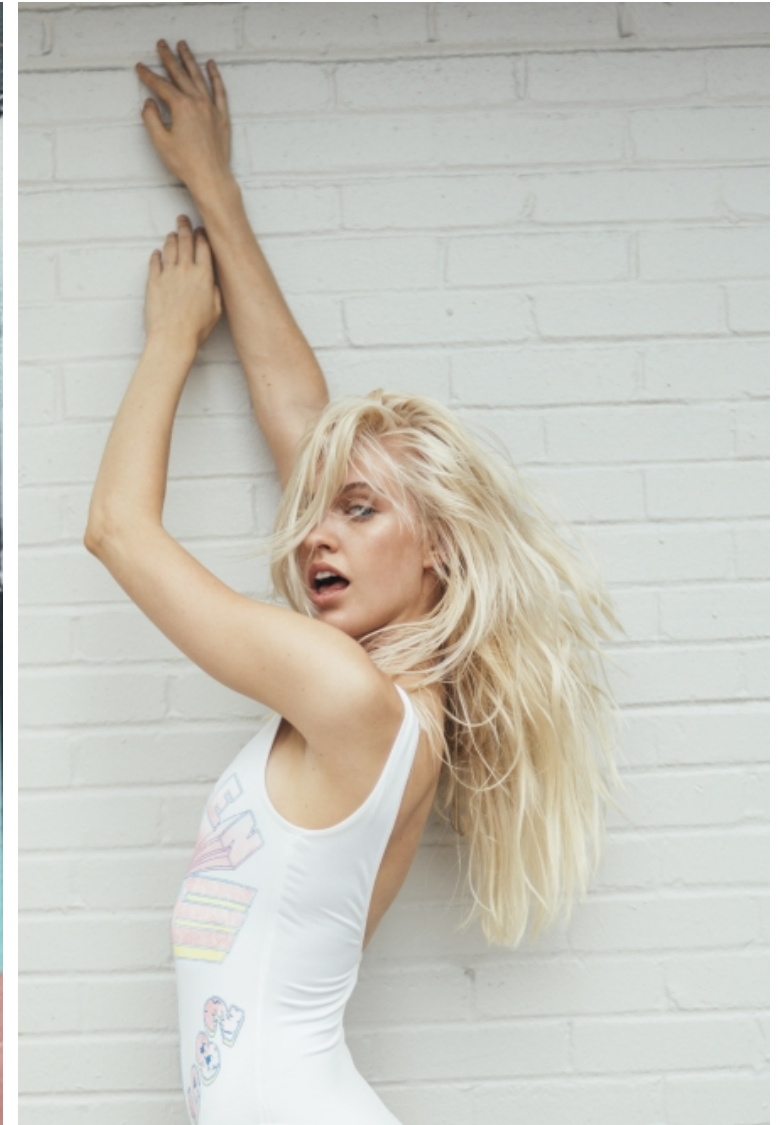

Hips 91cm / 36"

Shoes EU/US/UK 39 / 8 / 6

Eyes Blue green

Hair Blond

Bust 81cm / 32"

Cup A

Select

MODEL MANAGEMENT