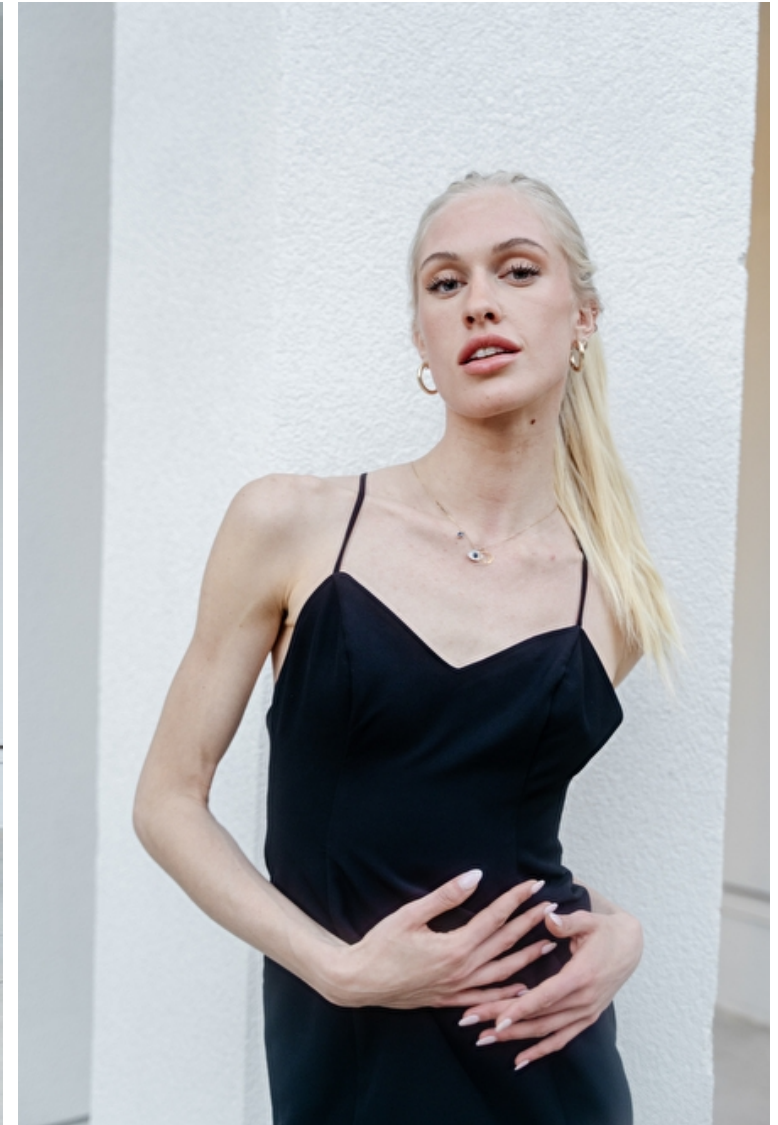

Select

MODEL MANAGEMENT

500 Bishop St NW SUITE A-2, Atlanta, 30318, Georgia, United States
Email: info.atlanta@selectmodel.com **Website:** <https://selectmodel.com/>

Gemma Green

Height 178cm / 5' 10.0"

Waist 66cm / 26"

Hips 91cm / 36"

Shoes EU/US/UK 39 / 8 / 6

Eyes Blue green

Hair Blond

Bust 81cm / 32"

Cup A