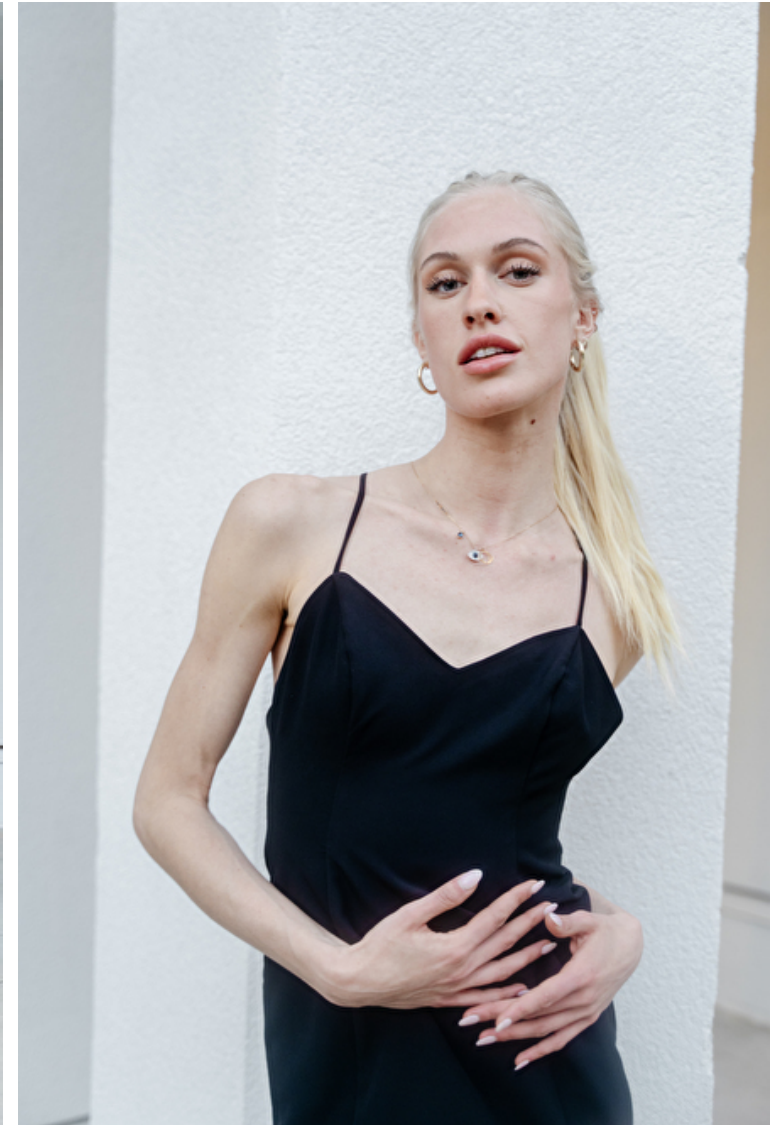

Select

MODEL MANAGEMENT

500 Bishop St NW SUITE A-2, Atlanta, 30318, Georgia, United States
Phone: (404) 872-7444 **Fax:** (404) 874-1526 **Email:** info.atlanta@selectmodel.com **Website:** <https://selectmodel.com/>

Gemma Green

Height 178cm / 5' 10.0"

Waist 62cm / 24.5"

Hips 86cm / 34"

Shoes EU/US/UK 39 / 8 / 6

Eyes Blue green

Hair Blond

Bust 81cm / 32"

Cup A