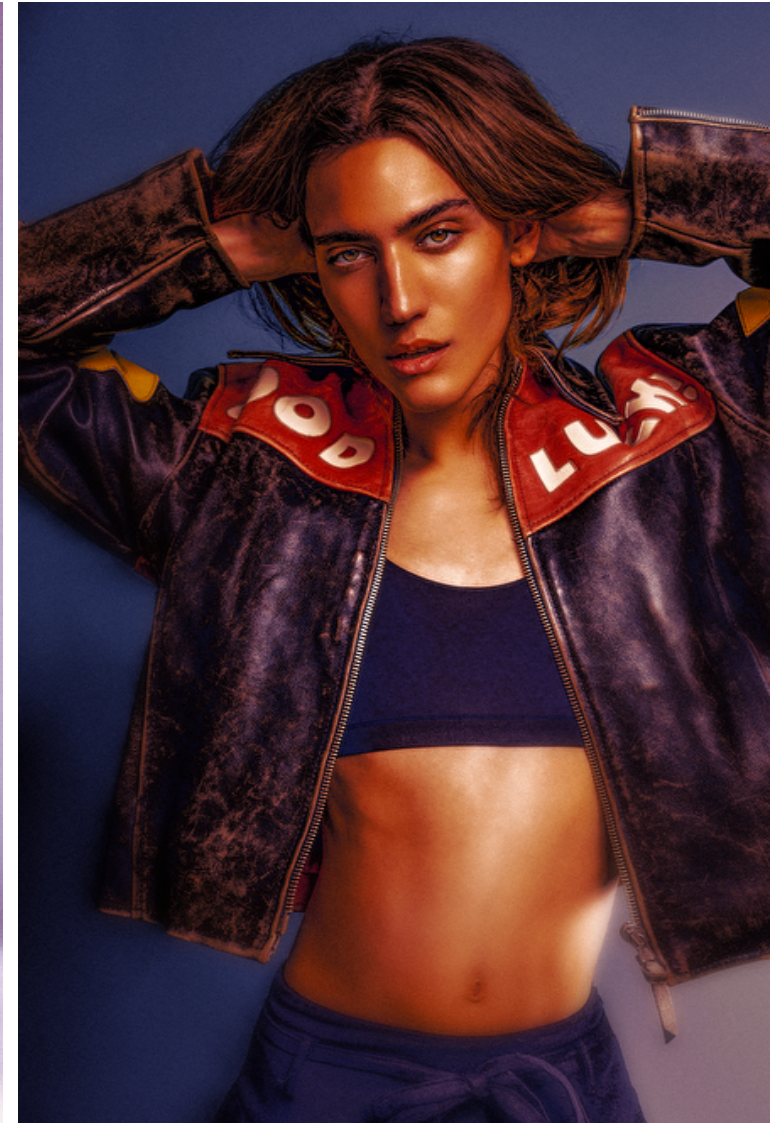

George Gorg

Height 175cm / 5' 9.0"

Waist 65cm / 25.5"

Hips 81cm / 32"

Shoes EU/US/UK 40 / 9 / 7

Eyes Green

Hair Brown

Select