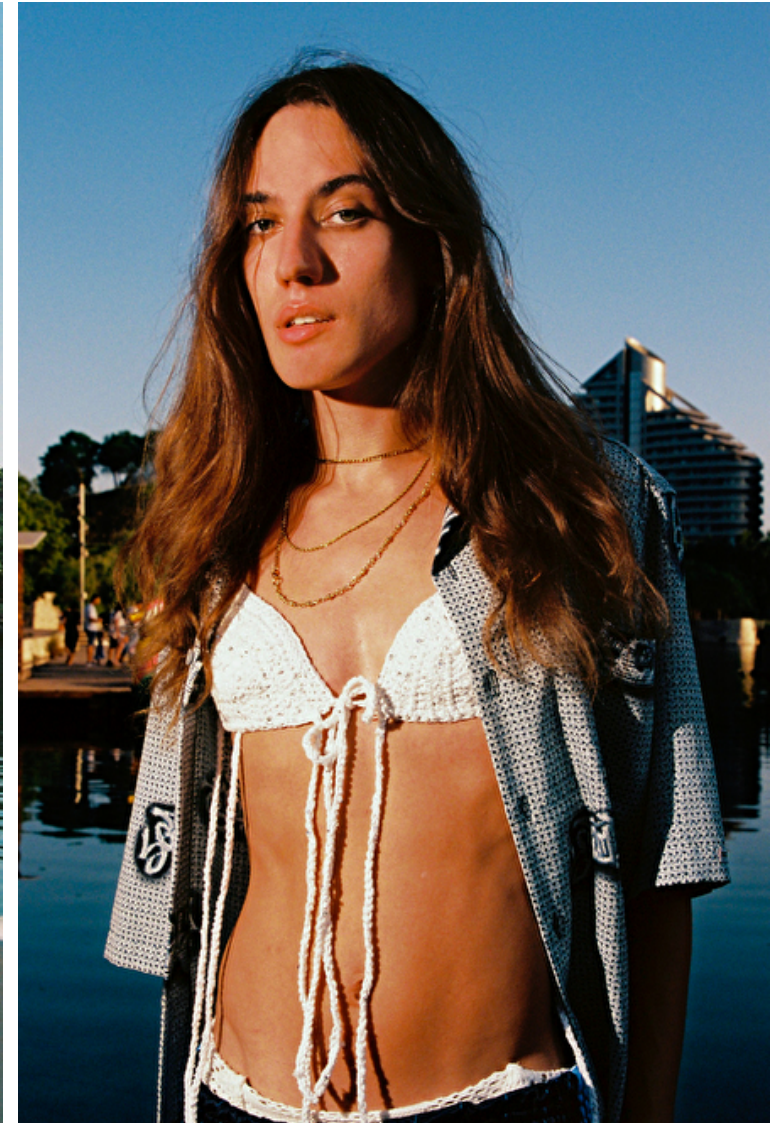

George Gorg

Height 175cm / 5' 9.0"

Waist 65cm / 25.5"

Hips 81cm / 32"

Shoes EU/US/UK 40 / 9 / 7

Eyes Green

Hair Brown

Select