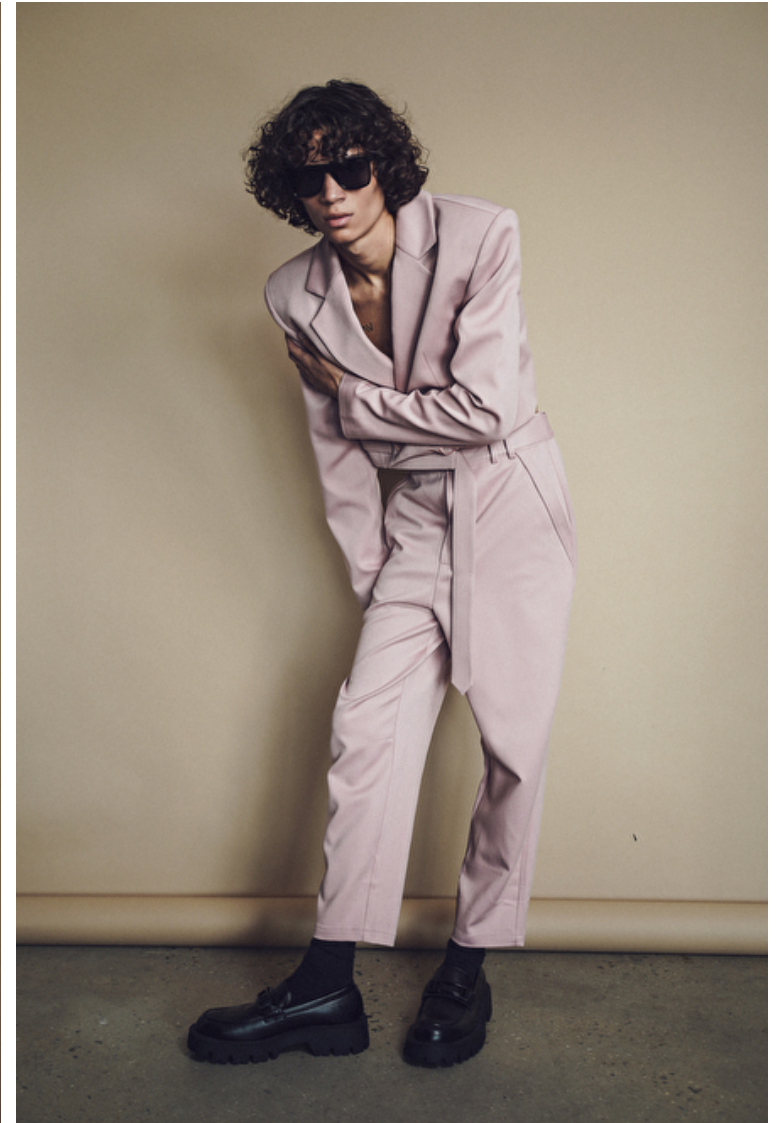

Select

MODEL MANAGEMENT

500 Bishop St NW SUITE A-2, Atlanta, 30318, Georgia, United States
Phone: (404) 872-7444 **Fax:** (404) 874-1526 **Email:** info.atlanta@selectmodel.com **Website:** <https://selectmodel.com/>

Giacomo

Height 185cm / 6' 1.0"

Waist 71cm / 28"

Shoes EU/US/UK 42.5 / 10 / 8.5

Eyes Brown

Hair Brown

Inseam 81cm / 32"

Neck 36cm / 14"

Sleeve 61cm / 24"

Suit size 48cm / 38"

Suit cut Regular