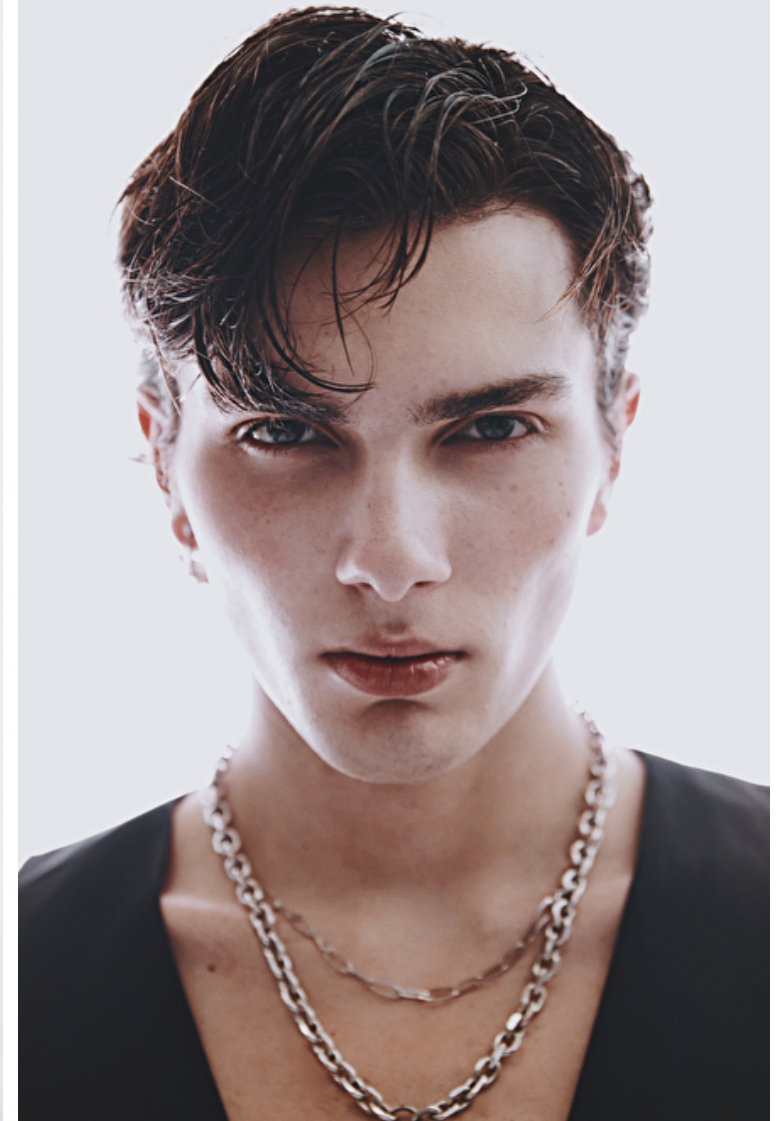

Select

MODEL MANAGEMENT

500 Bishop St NW SUITE A-2, Atlanta, 30318, Georgia, United States
Phone: (404) 872-7444 **Fax:** (404) 874-1526 **Email:** info.atlanta@selectmodel.com **Website:** <https://selectmodel.com/>

Giorgio

Height 180cm / 5' 11.0"

Waist 74cm / 29"

Shoes EU/US/UK 43 / 10.5 / 9

Eyes Hazel

Hair Brown

Inseam 81cm / 32"

Neck 35cm / 14"

Sleeve 81cm / 32"

Suit size 46cm / 36"