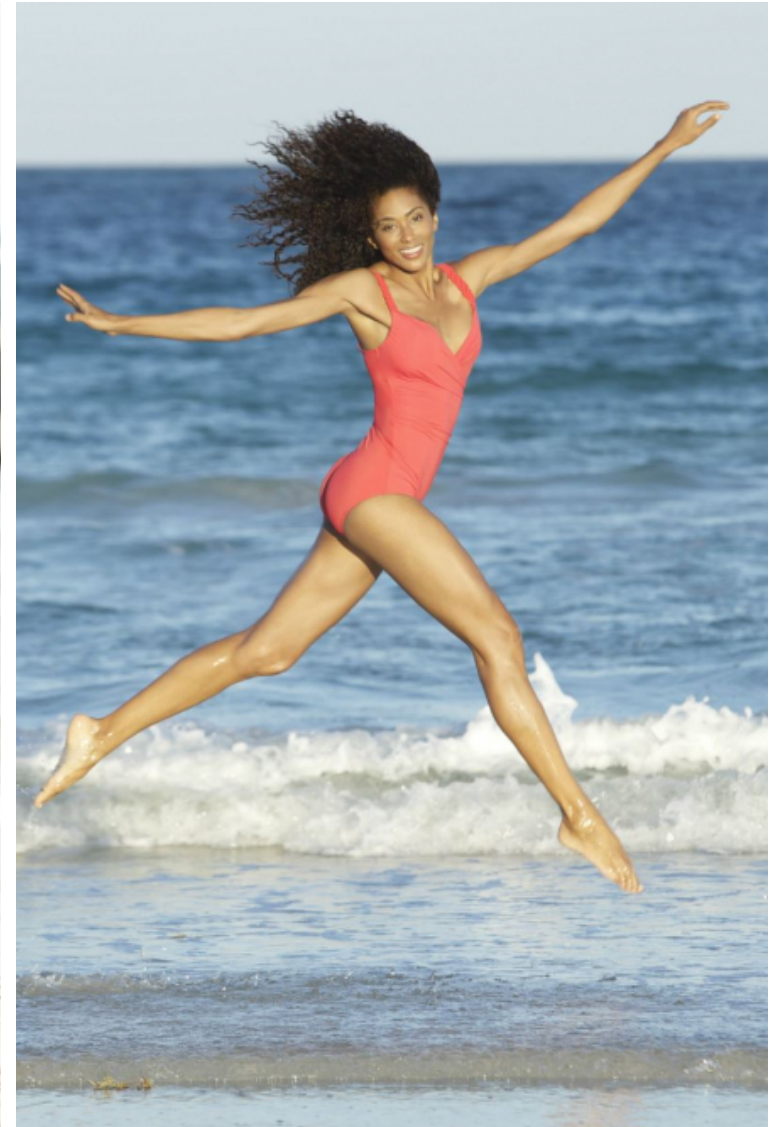

Select

MODEL MANAGEMENT

500 Bishop St NW SUITE A-2, Atlanta, 30318, Georgia, United States

Phone: (404) 872-7444 Fax: (404) 874-1526 Email: info.atlanta@selectmodel.com Website: <https://selectmodel.com/>

Glynnis Stoot

Height 176cm / 5' 9.5"

Bust 86cm / 34"

Waist 61cm / 24"

Hips 86cm / 34"

Shoes EU/US/UK 40.5 / 9.5 / 7

Hair Brown

Eyes Brown

Cup C