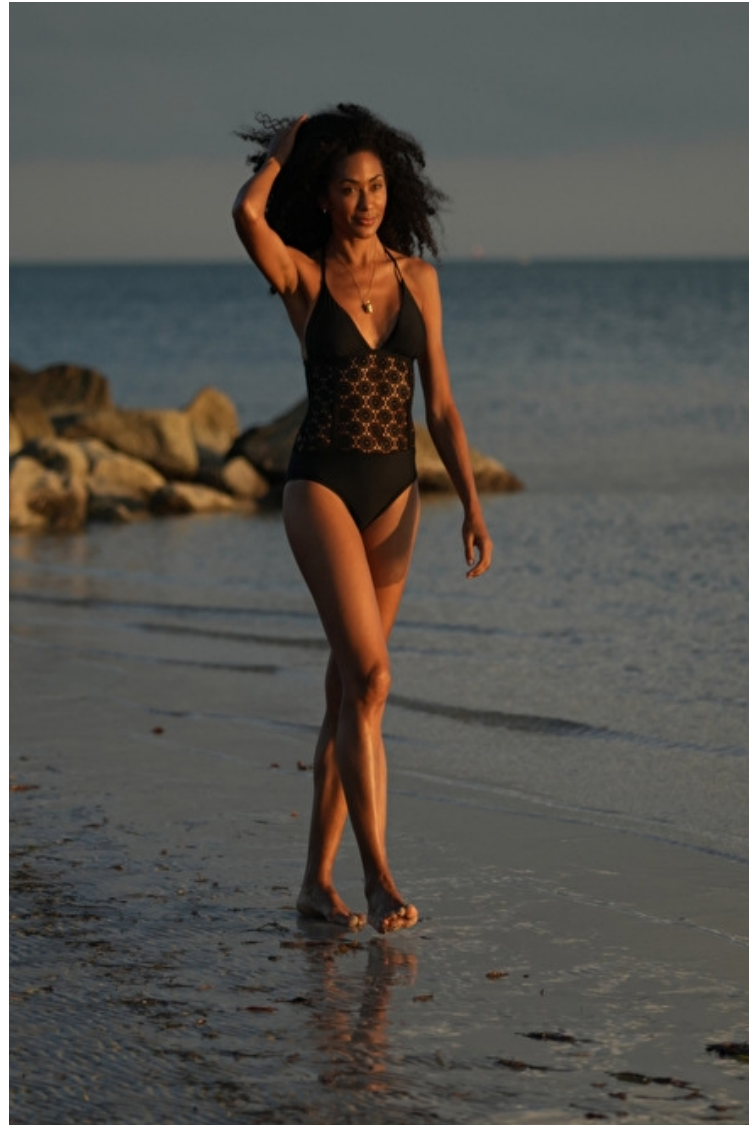

Select

MODEL MANAGEMENT

500 Bishop St NW SUITE A-2, Atlanta, 30318, Georgia, United States
Email: info.atlanta@selectmodel.com Website: <https://selectmodel.com/>

Glynnis Stoot

Height 176cm / 5' 9.5"

Bust 86cm / 34"

Waist 61cm / 24"

Hips 86cm / 34"

Shoes EU/US/UK 40.5 / 9.5 / 7

Hair Brown

Eyes Brown

Cup C