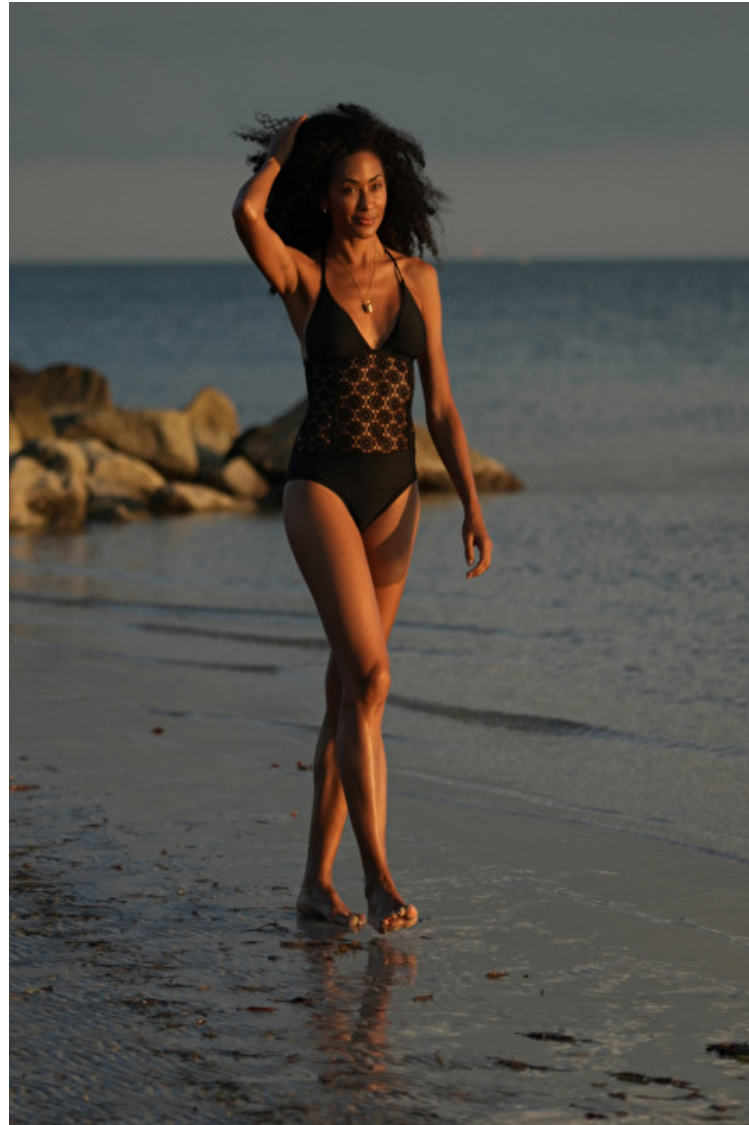

Select

MODEL MANAGEMENT

500 Bishop St NW SUITE A-2, Atlanta, 30318, Georgia, United States

Phone: (404) 872-7444 Fax: (404) 874-1526 Email: info.atlanta@selectmodel.com Website: <https://selectmodel.com/>

Glynnis Stoot

Height 176cm / 5' 9.5"

Bust 86cm / 34"

Waist 61cm / 24"

Hips 86cm / 34"

Shoes EU/US/UK 40.5 / 9.5 / 7

Hair Brown

Eyes Brown

Cup C