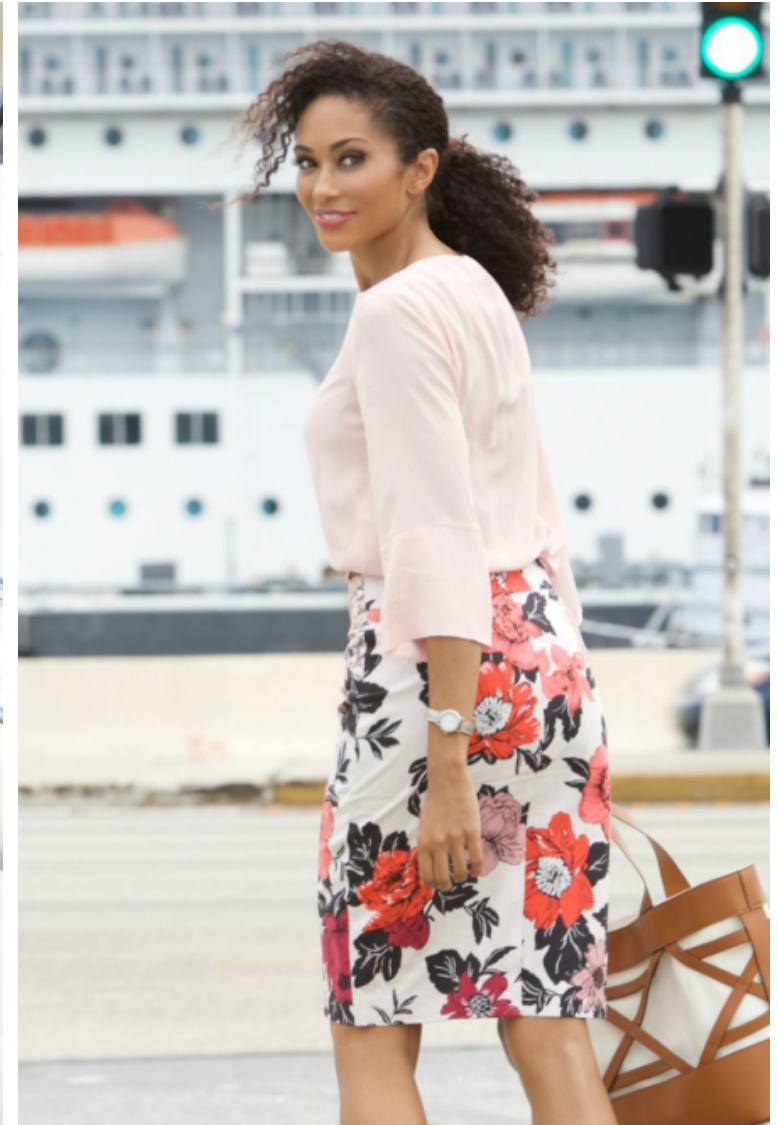

Select

MODEL MANAGEMENT

500 Bishop St NW SUITE A-2, Atlanta, 30318, Georgia, United States
Phone: (404) 872-7444 **Fax:** (404) 874-1526 **Email:** info.atlanta@selectmodel.com **Website:** <https://selectmodel.com/>

Glynnis Stoot

Height 176cm / 5' 9.5"

Bust 86cm / 34"

Waist 61cm / 24"

Hips 86cm / 34"

Shoes EU/US/UK 40.5 / 9.5 / 7

Hair Brown

Eyes Brown

Cup C