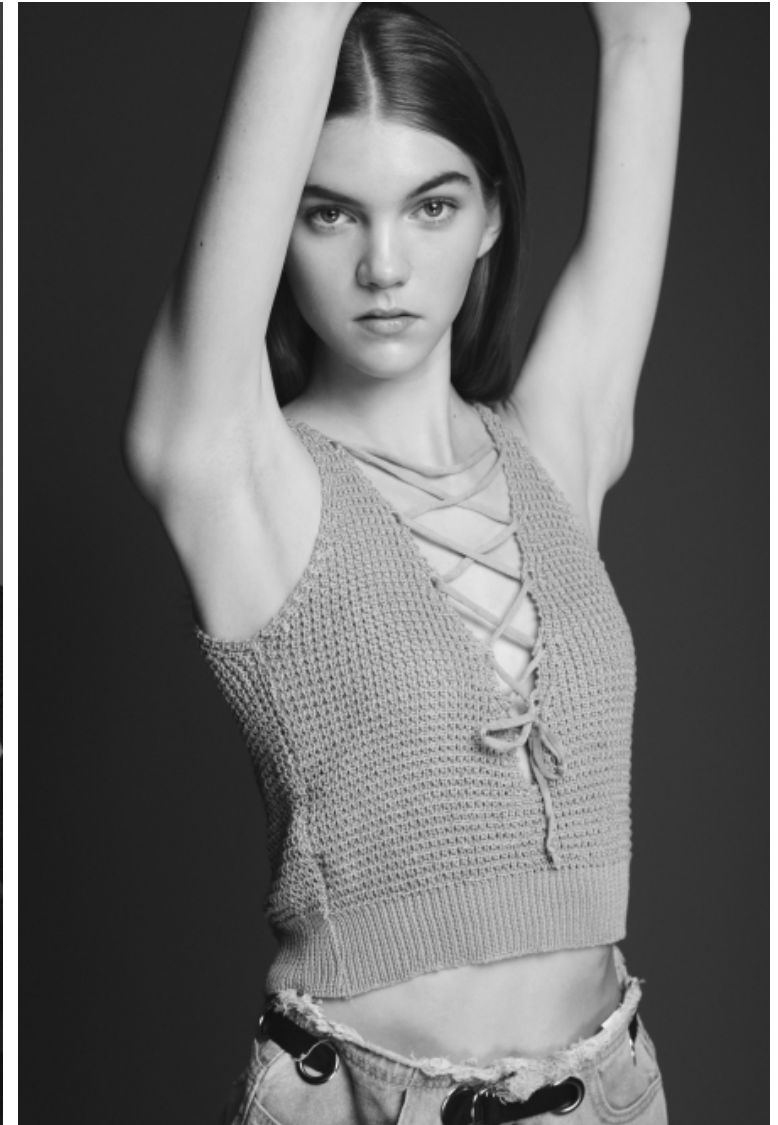

Select

MODEL MANAGEMENT

500 Bishop St NW SUITE A-2, Atlanta, 30318, Georgia, United States
Phone: (404) 872-7444 **Fax:** (404) 874-1526 **Email:** info.atlanta@selectmodel.com **Website:** <https://selectmodel.com/>

Grace D

Height 180cm / 5' 11.0"

Size EU/US 32 / 2

Bust 79cm / 31"

Waist 63cm / 25"

Hips 87cm / 34.5"

Shoes EU/US/UK 41.5 / 10 / 8

Eyes Green

Hair Light brown