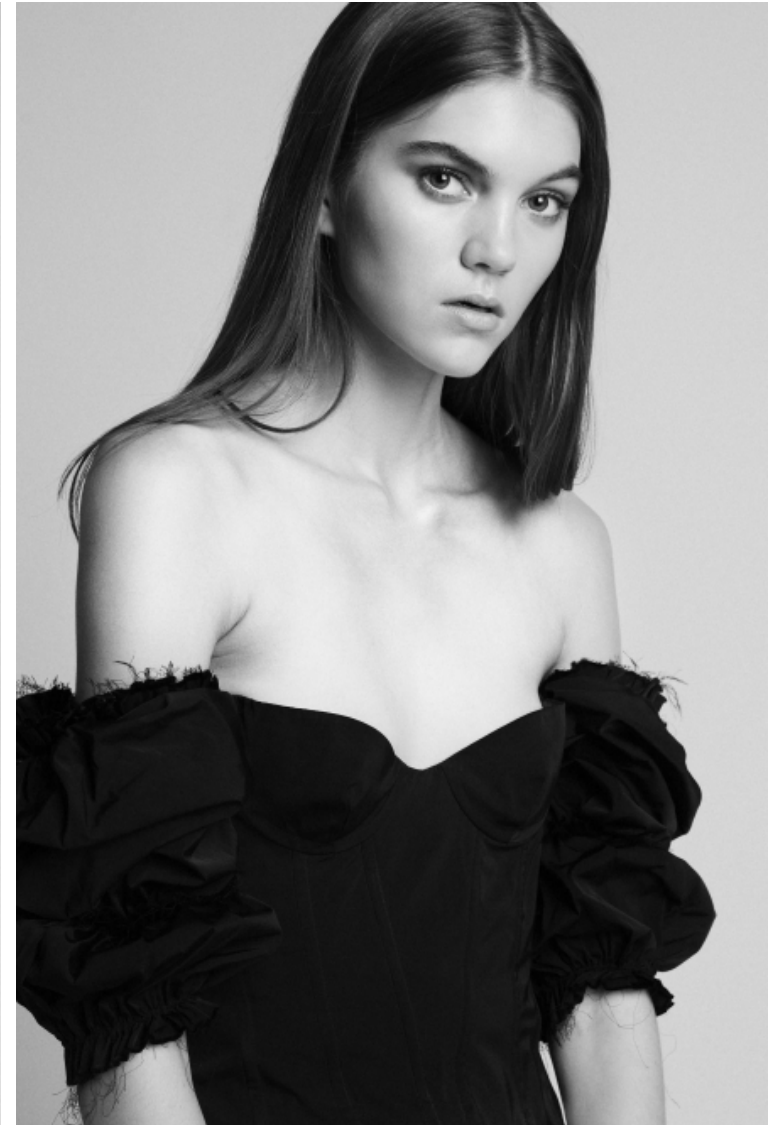

Select

MODEL MANAGEMENT

500 Bishop St NW SUITE A-2, Atlanta, 30318, Georgia, United States
Phone: (404) 872-7444 **Fax:** (404) 874-1526 **Email:** info.atlanta@selectmodel.com **Website:** <https://selectmodel.com/>

Grace D

Height 180cm / 5' 11.0"

Size EU/US 32 / 2

Bust 79cm / 31"

Waist 63cm / 25"

Hips 87cm / 34.5"

Shoes EU/US/UK 41.5 / 10 / 8

Eyes Green

Hair Light brown