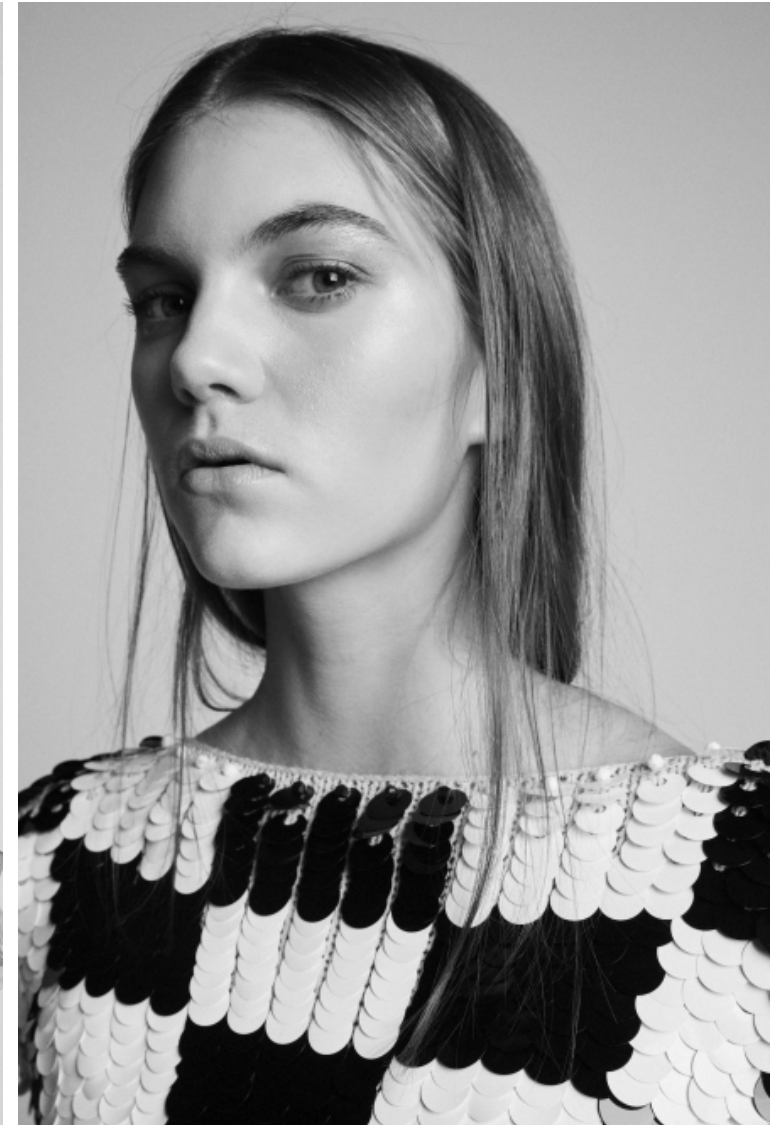

Select

MODEL MANAGEMENT

500 Bishop St NW SUITE A-2, Atlanta, 30318, Georgia, United States
Phone: (404) 872-7444 **Fax:** (404) 874-1526 **Email:** info.atlanta@selectmodel.com **Website:** <https://selectmodel.com/>

Grace D

Height 180cm / 5' 11.0"

Size EU/US 32 / 2

Bust 79cm / 31"

Waist 63cm / 25"

Hips 87cm / 34.5"

Shoes EU/US/UK 41.5 / 10 / 8

Eyes Green

Hair Light brown