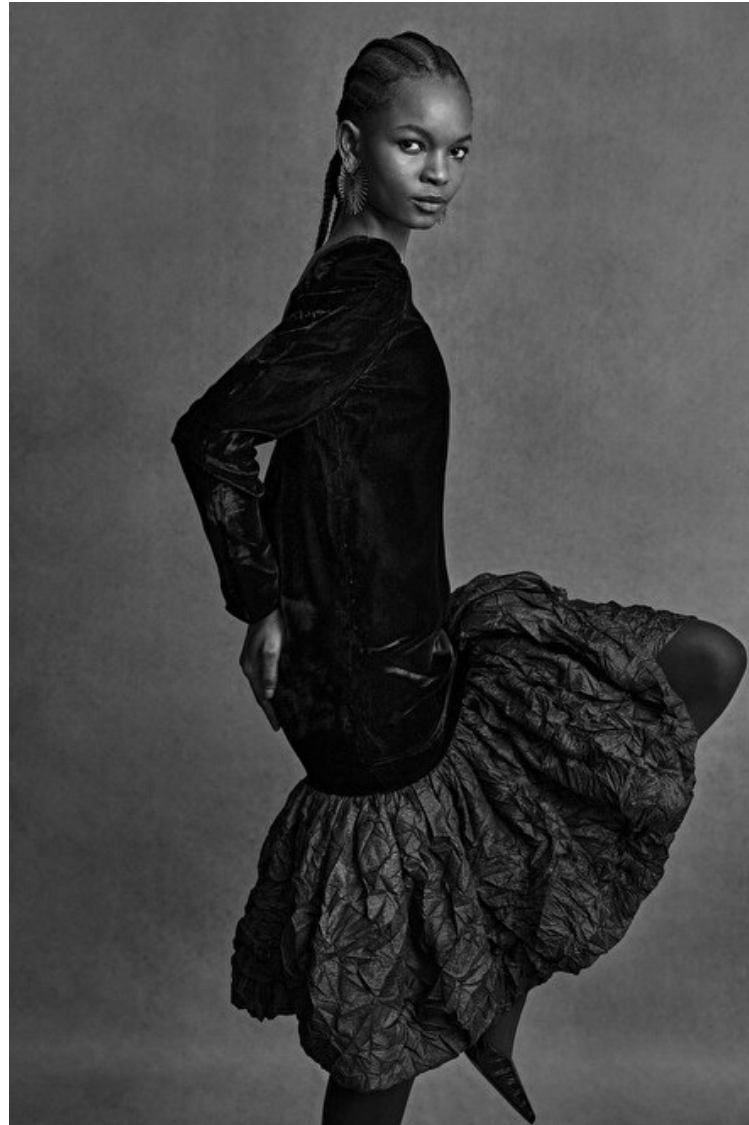

Select

MODEL MANAGEMENT

500 Bishop St NW SUITE A-2, Atlanta, 30318, Georgia, United States

Phone: (404) 872-7444 Fax: (404) 874-1526 Email: info.atlanta@selectmodel.com Website: <https://selectmodel.com/>

Grace Quaye

Height 181cm / 5' 11.5"

Bust 76cm / 30"

Waist 58cm / 23"

Hips 89cm / 35"

Shoes EU/US/UK 42 / 10.5 / 9

Eyes Brown

Hair Black

Location London, UK