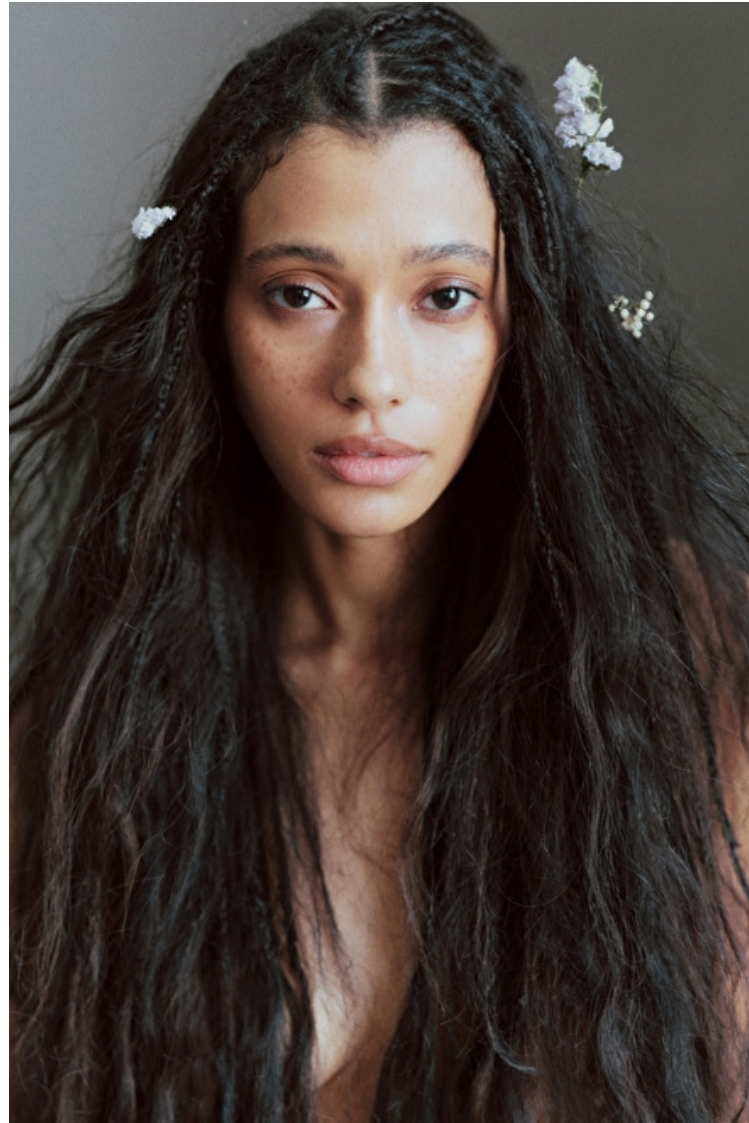

Select

MODEL MANAGEMENT

500 Bishop St NW SUITE A-2, Atlanta, 30318, Georgia, United States
Email: info.atlanta@selectmodel.com Website: <https://selectmodel.com/>

Haianny

Height 170cm / 5' 7.0"

Bust 81cm / 32"

Waist 64cm / 25"

Hips 86cm / 34"

Shoes EU/US/UK 39 / 8 / 6

Eyes Brown

Hair Brown