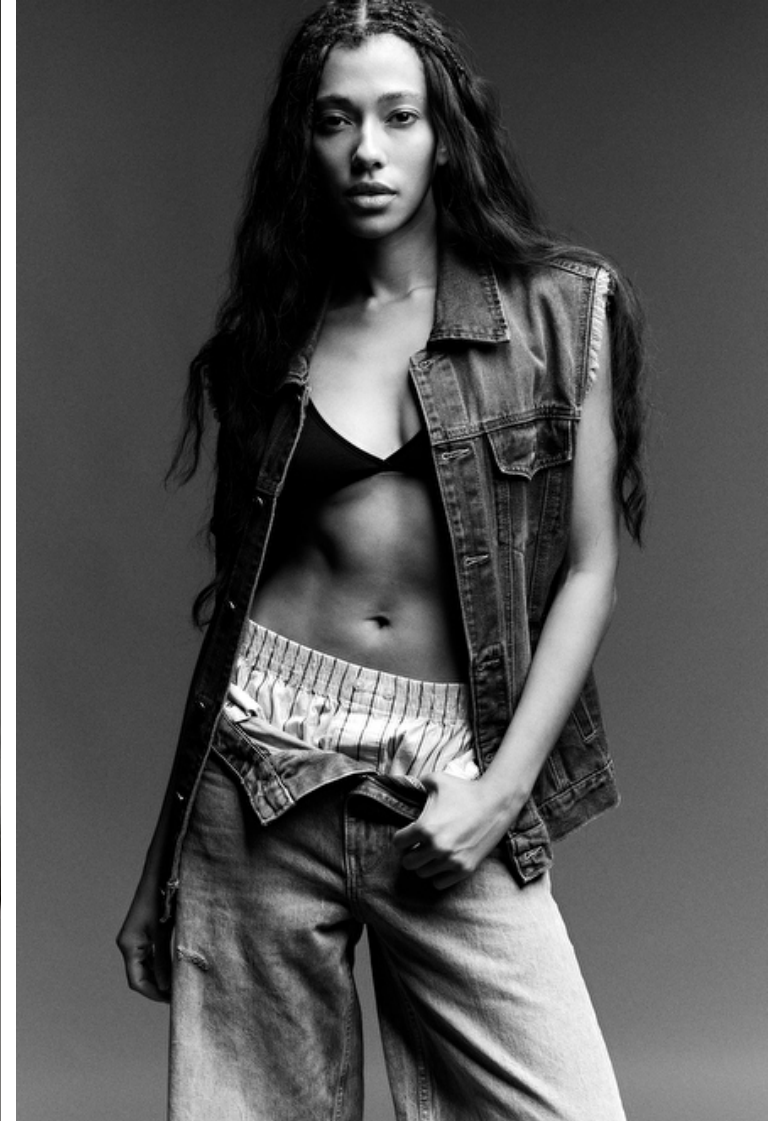

Haianny

Height 170cm / 5' 7.0"

Bust 81cm / 32"

Waist 64cm / 25"

Hips 86cm / 34"

Shoes EU/US/UK 39 / 8 / 6

Eyes Brown

Hair Brown