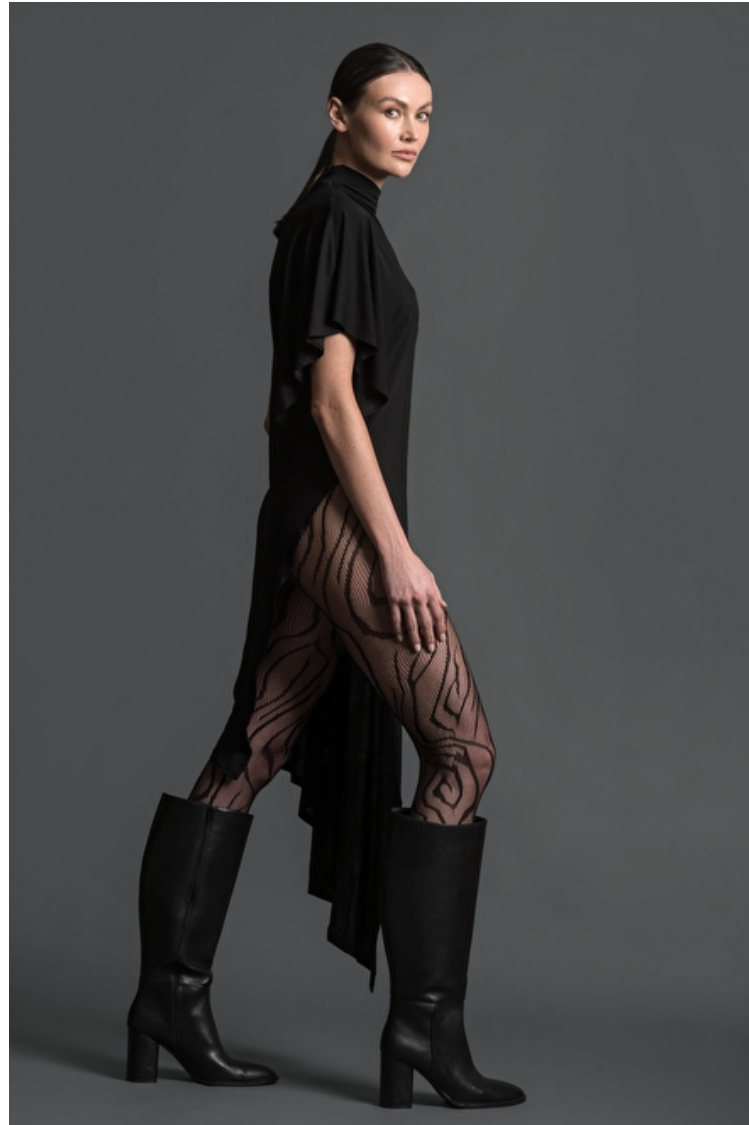

## Halle J

Height 175cm / 5' 9.0"

Bust 85cm / 33.5"

Waist 61cm / 24"

Hips 92cm / 36"

Shoes EU/US/UK 41 / 9.5 / 8

Eyes Hazel

Hair Brown