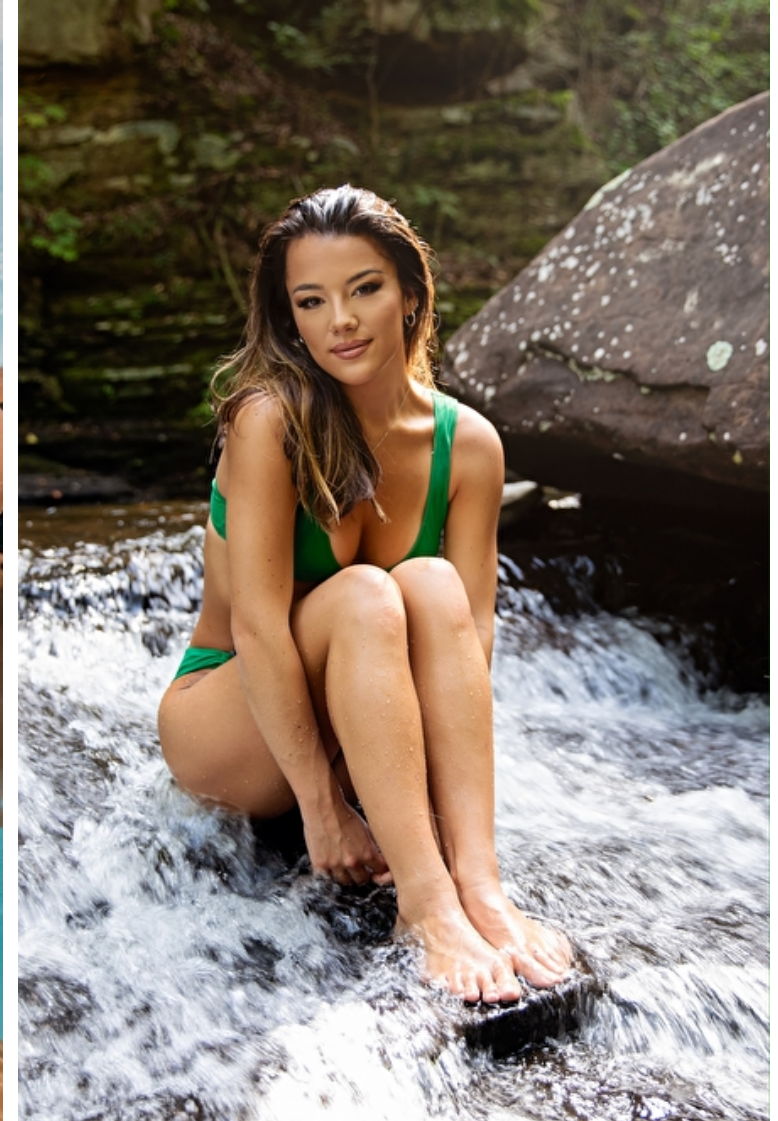

Select

MODEL MANAGEMENT

500 Bishop St NW SUITE A-2, Atlanta, 30318, Georgia, United States
Phone: (404) 872-7444 **Fax:** (404) 874-1526 **Email:** info.atlanta@selectmodel.com **Website:** <https://selectmodel.com/>

Hannah McMurphy

Height 173cm / 5' 8.0"

Size EU/US 32 / 2

Bust 86cm / 34"

Waist 64cm / 25"

Hips 91cm / 36"

Shoes EU/US/UK 39 / 8 / 6

Eyes Brown

Hair Brown