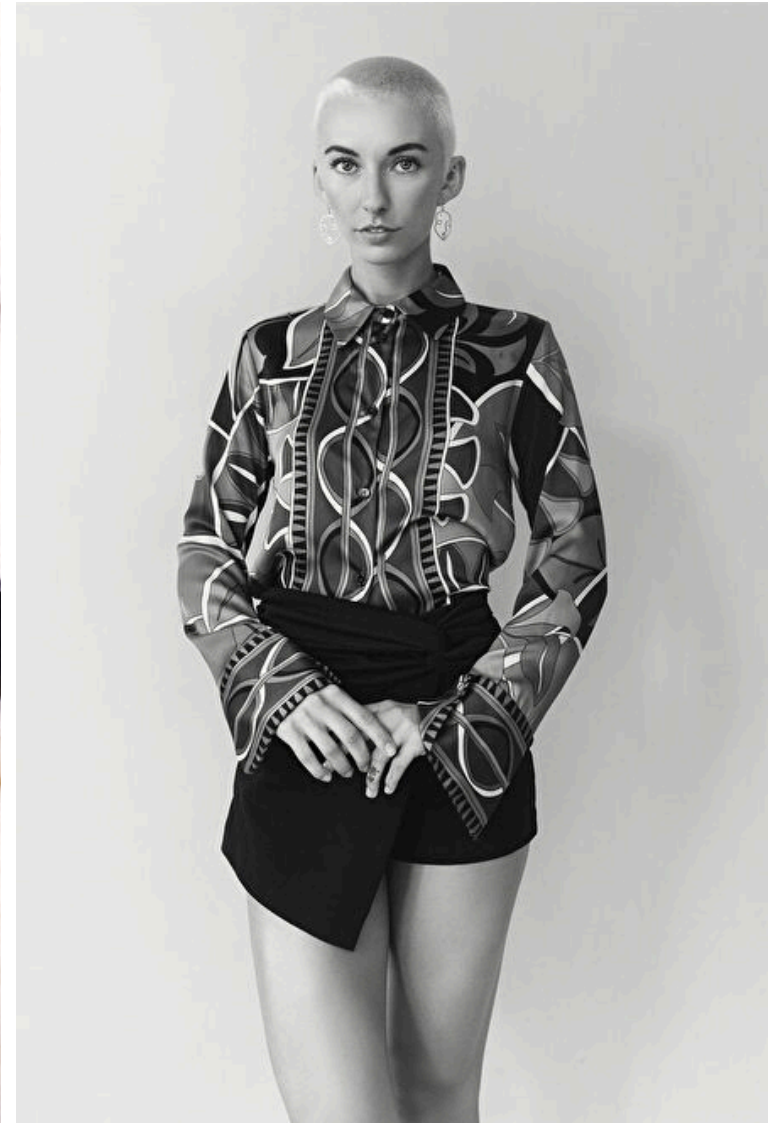

Select

MODEL MANAGEMENT

500 Bishop St NW SUITE A-2, Atlanta, 30318, Georgia, United States
Phone: (404) 872-7444 **Fax:** (404) 874-1526 **Email:** info.atlanta@selectmodel.com **Website:** <https://selectmodel.com/>

Hannah Paige

Height 170cm / 5' 7.0"

Size EU/US 32 / 2

Bust 76cm / 30"

Waist 64cm / 25"

Hips 95cm / 37.5"

Shoes EU/US/UK 39 / 8 / 6

Eyes Blue green

Hair Blond

Cup A

Hair length 1