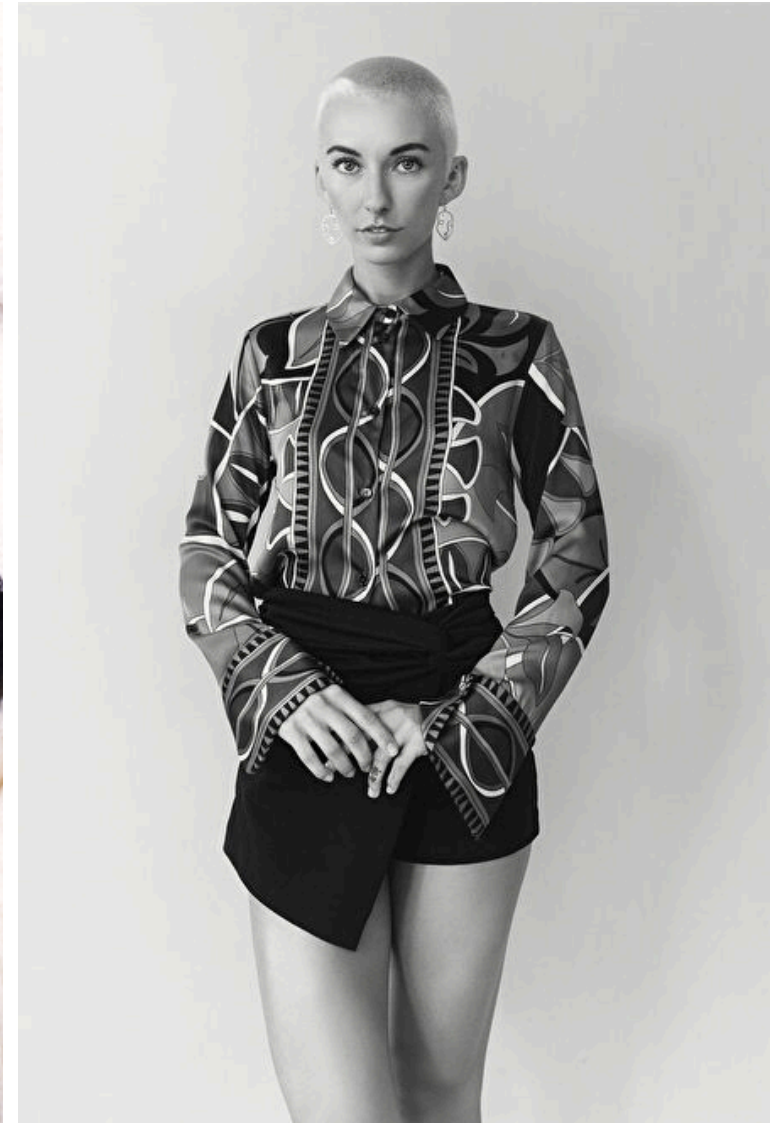

Select

MODEL MANAGEMENT

500 Bishop St NW SUITE A-2, Atlanta, 30318, Georgia, United States
Phone: (404) 872-7444 **Fax:** (404) 874-1526 **Email:** info.atlanta@selectmodel.com **Website:** <https://selectmodel.com/>

Hannah Paige

Height 170cm / 5' 7.0"

Size EU/US 32 / 2

Bust 76cm / 30"

Waist 64cm / 25"

Hips 95cm / 37.5"

Shoes EU/US/UK 39 / 8 / 6

Eyes Blue green

Hair Blond

Cup A

Hair length 1