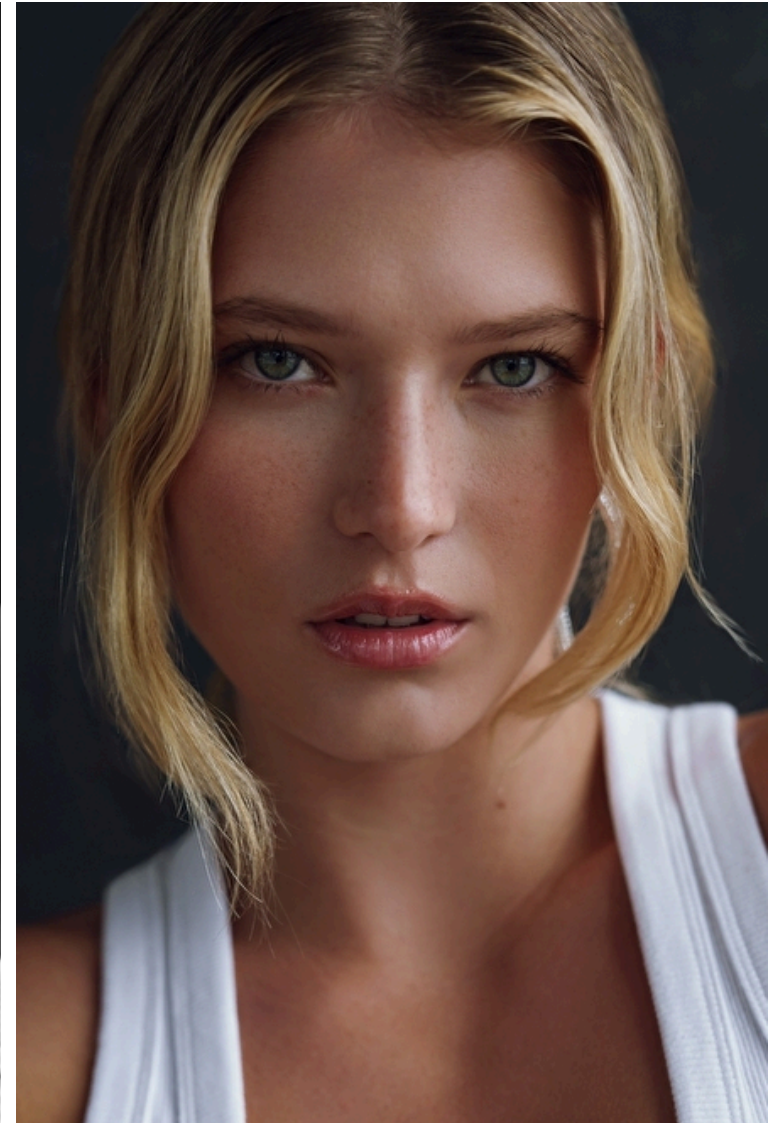

Select

MODEL MANAGEMENT

500 Bishop St NW SUITE A-2, Atlanta, 30318, Georgia, United States
Phone: (404) 872-7444 **Fax:** (404) 874-1526 **Email:** info.atlanta@selectmodel.com **Website:** <https://selectmodel.com/>

Hayden Webb

Height 175cm / 5' 9.0"

Bust 81cm / 32"

Waist 64cm / 25"

Hips 93cm / 36.5"

Shoes EU/US/UK 37.5 / 7 / 4

Eyes Blue

Hair Blond

Cup C