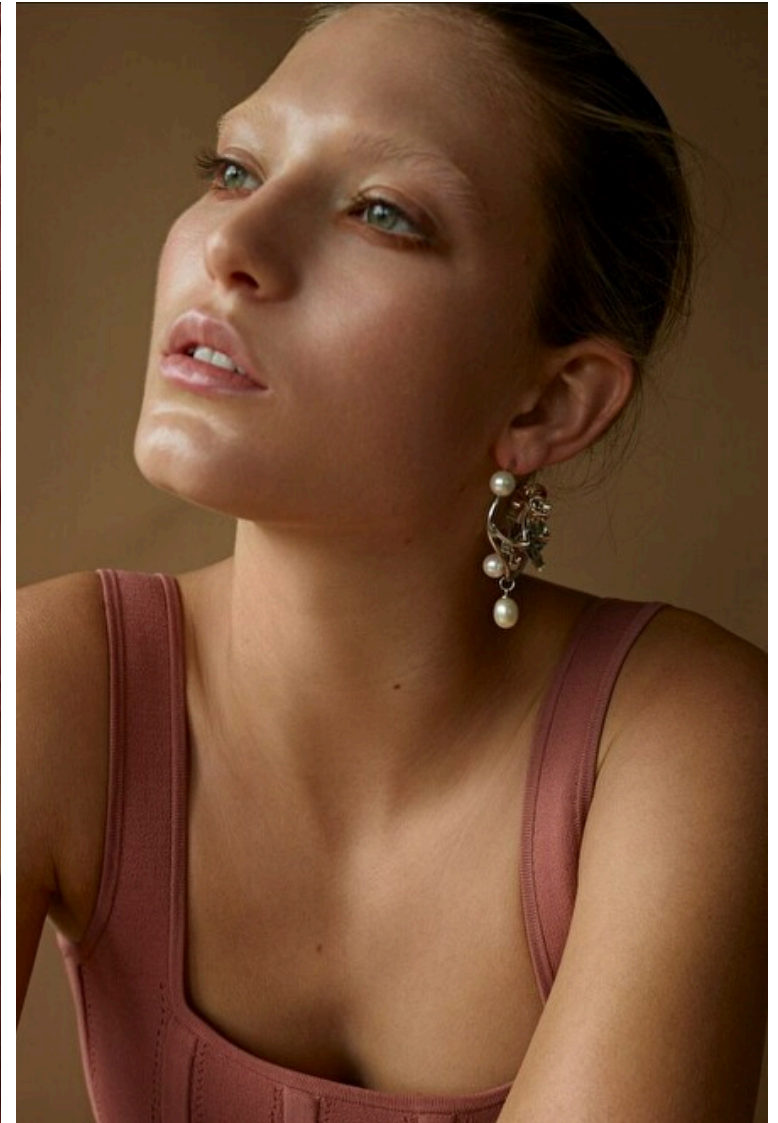

Select

MODEL MANAGEMENT

500 Bishop St NW SUITE A-2, Atlanta, 30318, Georgia, United States

Phone: (404) 872-7444 Fax: (404) 874-1526 Email: info.atlanta@selectmodel.com Website: <https://selectmodel.com/>

Hayden Webb

Height 175cm / 5' 9.0"

Bust 81cm / 32"

Waist 64cm / 25"

Hips 93cm / 36.5"

Shoes EU/US/UK 37.5 / 7 / 4

Eyes Blue

Hair Blond

Cup C