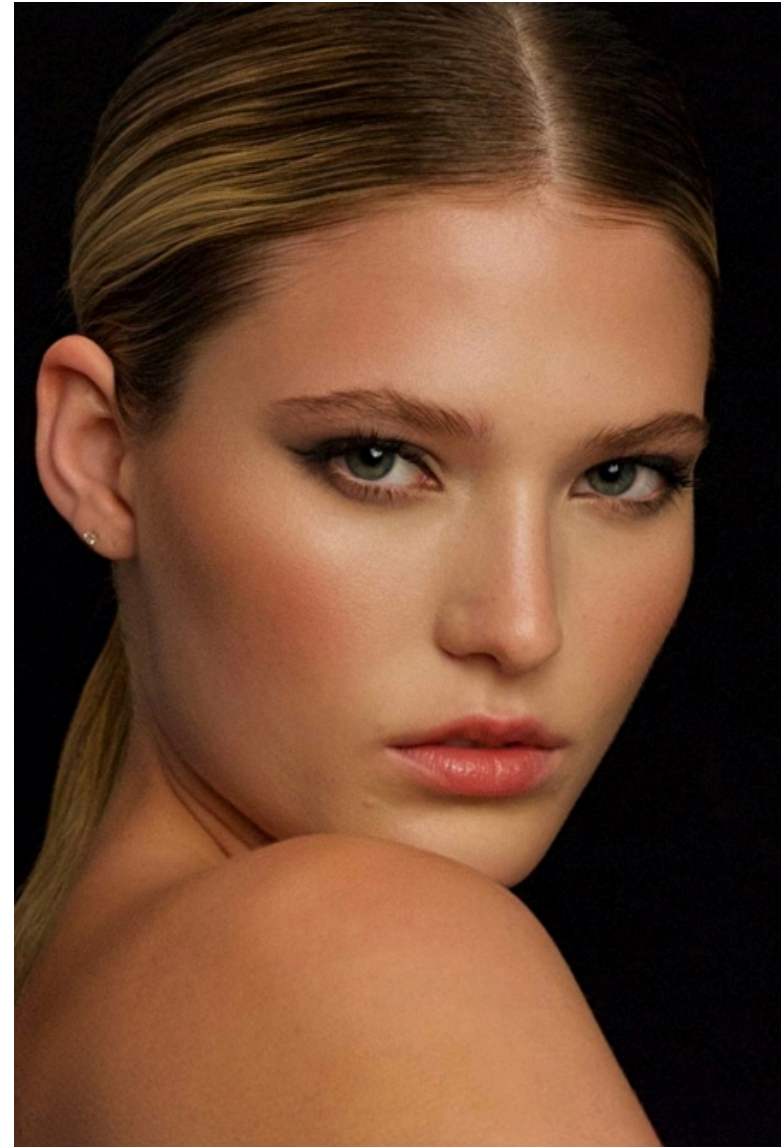

Select

MODEL MANAGEMENT

500 Bishop St NW SUITE A-2, Atlanta, 30318, Georgia, United States

Phone: (404) 872-7444 **Fax:** (404) 874-1526 **Email:** info.atlanta@selectmodel.com **Website:** <https://selectmodel.com/>

Hayden Webb

Height 175cm / 5' 9.0"

Bust 81cm / 32"

Waist 64cm / 25"

Hips 93cm / 36.5"

Shoes EU/US/UK 37.5 / 7 / 4

Eyes Blue

Hair Blond

Cup C