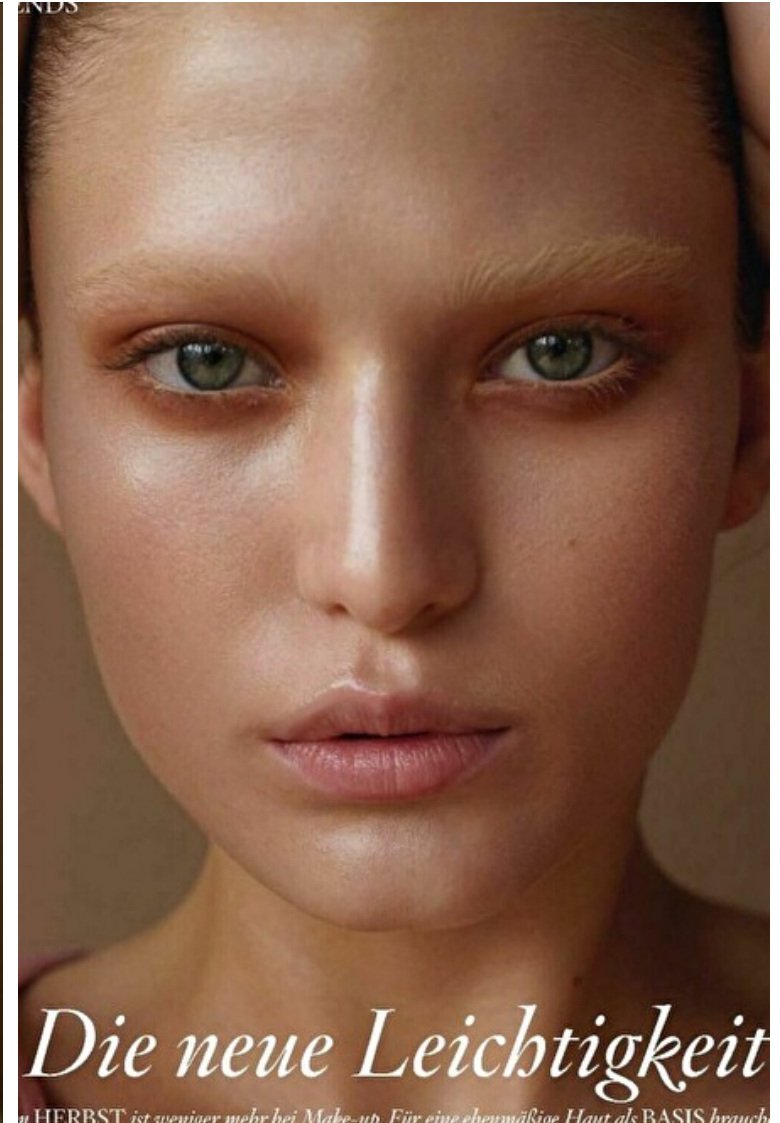

Select

MODEL MANAGEMENT

500 Bishop St NW SUITE A-2, Atlanta, 30318, Georgia, United States
Phone: (404) 872-7444 **Fax:** (404) 874-1526 **Email:** info.atlanta@selectmodel.com **Website:** <https://selectmodel.com/>

Hayden Webb

Height 175cm / 5' 9.0"

Bust 81cm / 32"

Waist 64cm / 25"

Hips 93cm / 36.5"

Shoes EU/US/UK 37.5 / 7 / 4

Eyes Blue

Hair Blond

Cup C