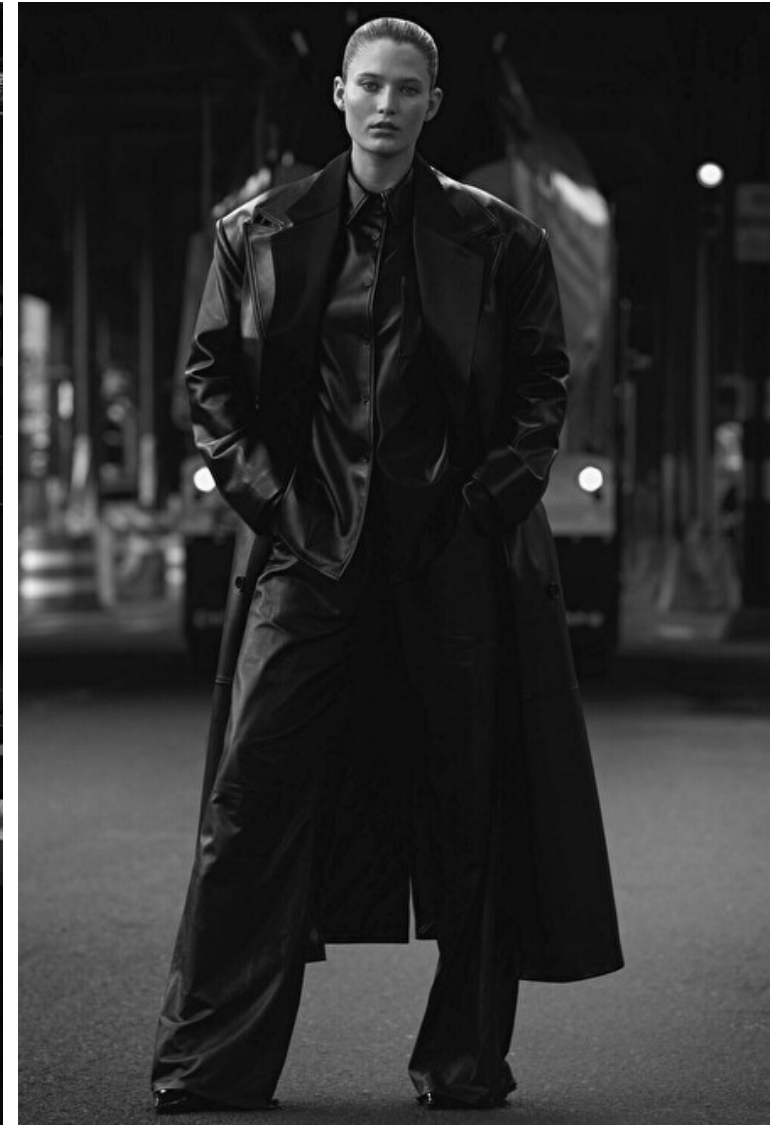

Select

MODEL MANAGEMENT

500 Bishop St NW SUITE A-2, Atlanta, 30318, Georgia, United States

Phone: (404) 872-7444 Fax: (404) 874-1526 Email: info.atlanta@selectmodel.com Website: <https://selectmodel.com/>

Hayden Webb

Height 175cm / 5' 9.0"

Bust 81cm / 32"

Waist 64cm / 25"

Hips 93cm / 36.5"

Shoes EU/US/UK 37.5 / 7 / 4

Eyes Blue

Hair Blond

Cup C