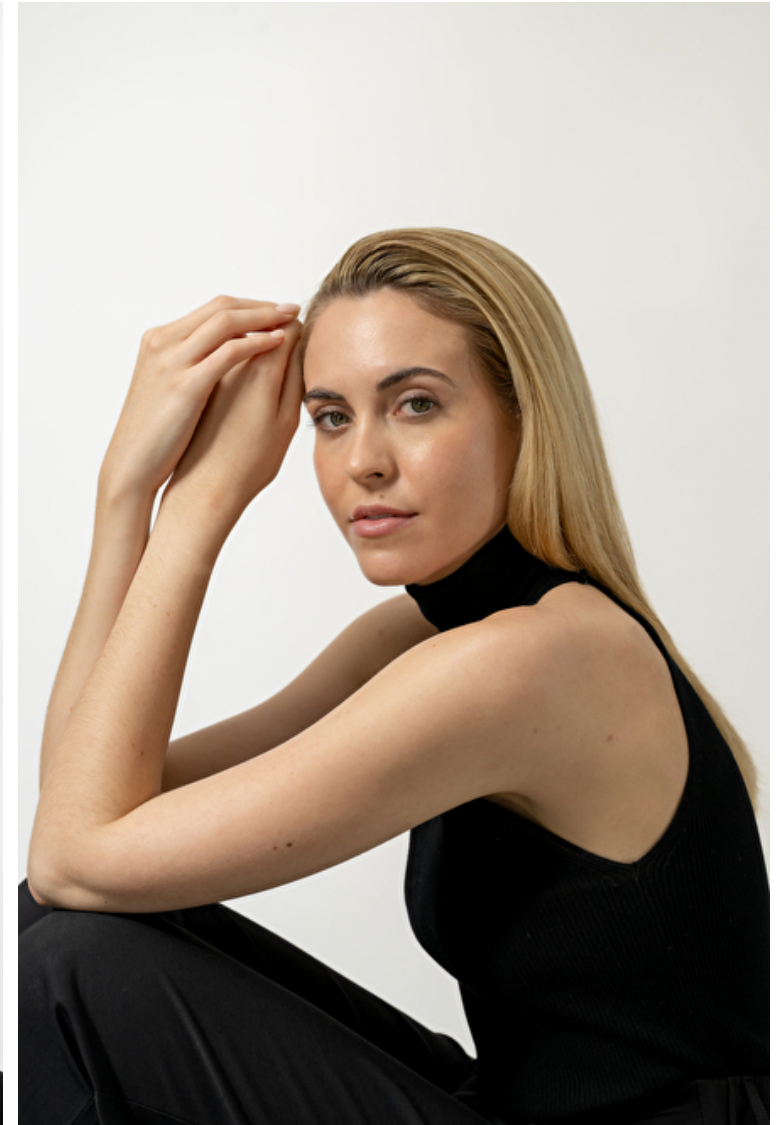

Holly Haynes

Height 178cm / 5' 10.0"

Bust 86cm / 34"

Waist 62cm / 24.5"

Hips 88cm / 34.5"

Shoes EU/US/UK 41 / 9.5 / 8

Eyes Green

Hair Blond