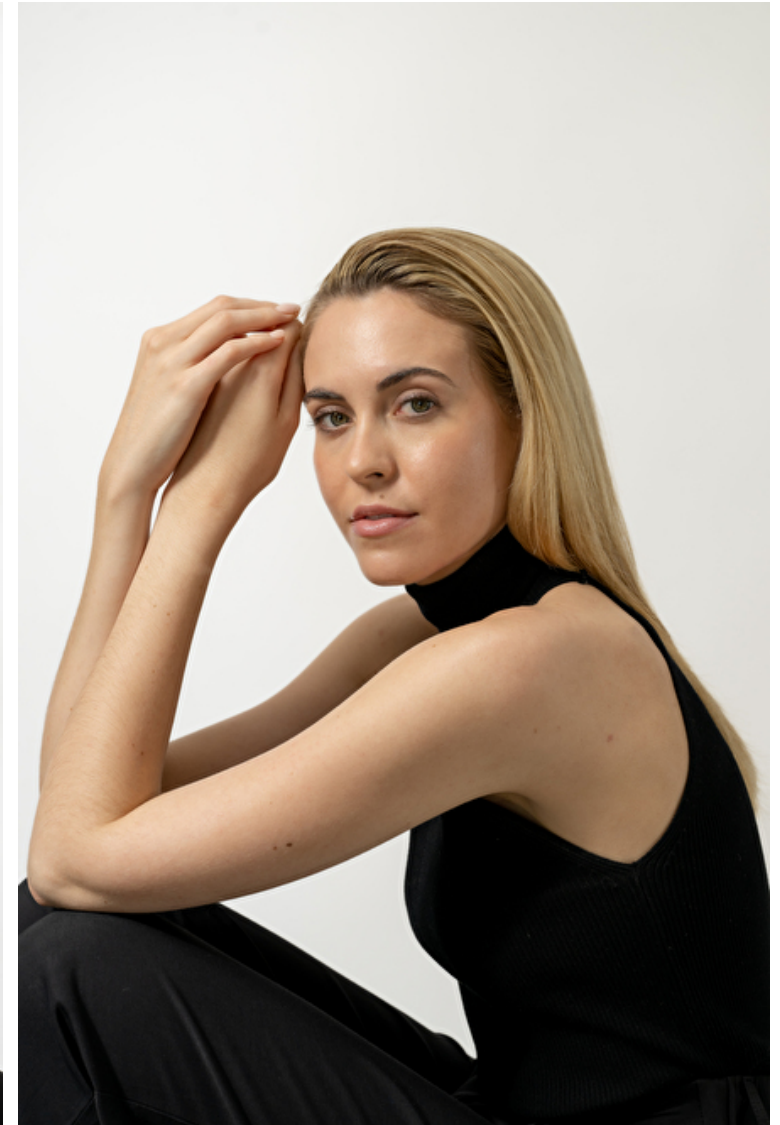

## Holly Haynes

Height 178cm / 5' 10.0"

Bust 86cm / 34"

Waist 62cm / 24.5"

Hips 88cm / 34.5"

Shoes EU/US/UK 41 / 9.5 / 8

Eyes Green

Hair Blond