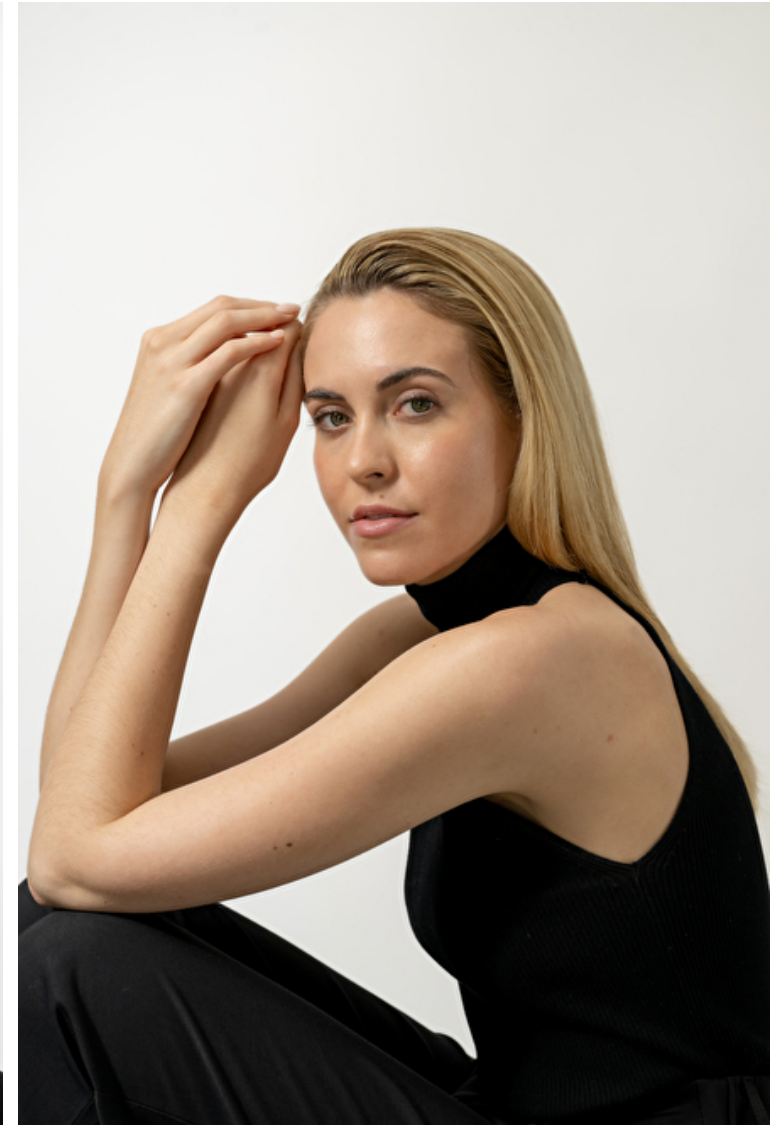

Holly Haynes

Height 178cm / 5' 10.0"

Bust 86cm / 34"

Waist 62cm / 24.5"

Hips 88cm / 34.5"

Shoes EU/US/UK 41 / 9.5 / 8

Eyes Green

Hair Blond