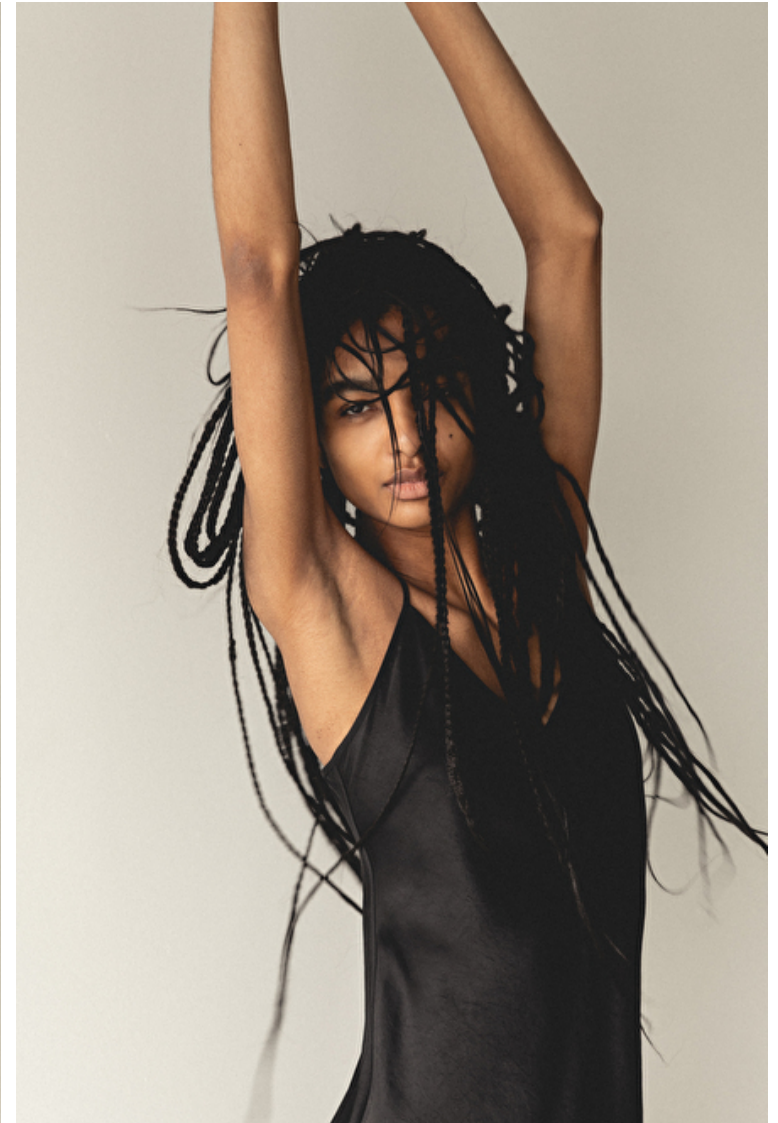

Select

MODEL MANAGEMENT

500 Bishop St NW SUITE A-2, Atlanta, 30318, Georgia, United States

Phone: (404) 872-7444 Fax: (404) 874-1526 Email: info.atlanta@selectmodel.com Website: <https://selectmodel.com/>

India Sampson

Height 185cm / 6' 1.0"

Size EU/US 32 / 2

Bust 76cm / 30"

Waist 62cm / 24.5"

Hips 86cm / 34"

Shoes EU/US/UK 41.5 / 10 / 8

Eyes Brown

Hair Dark brown