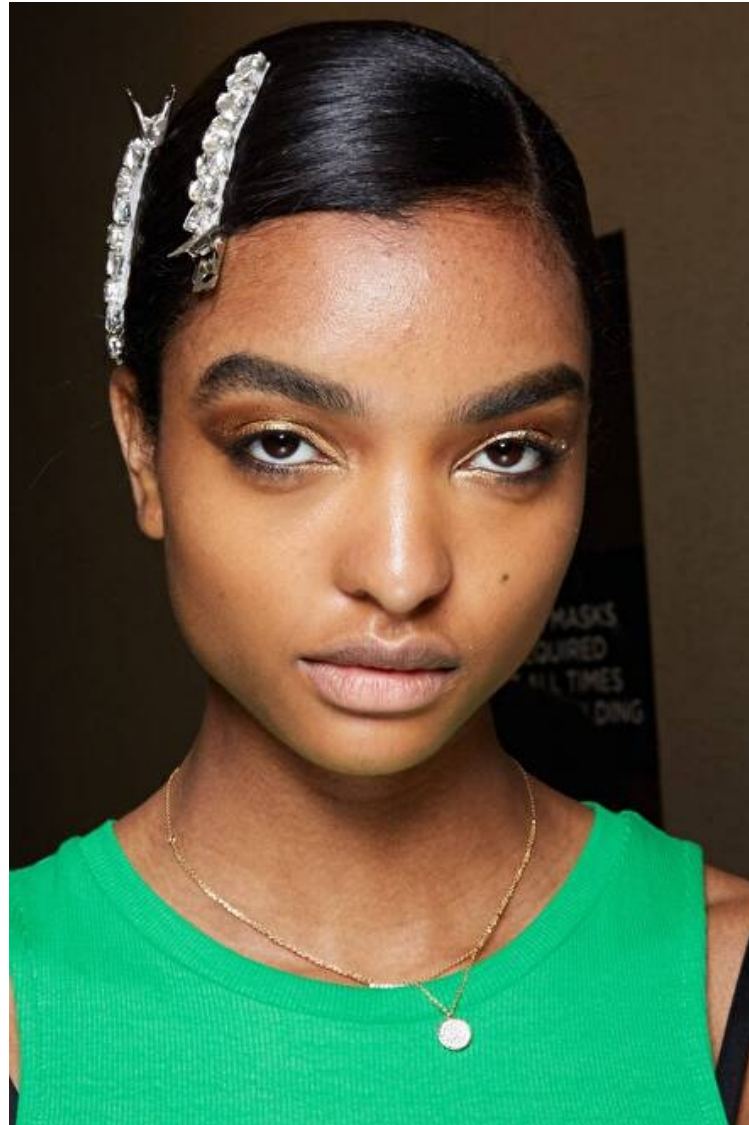

Select

MODEL MANAGEMENT

500 Bishop St NW SUITE A-2, Atlanta, 30318, Georgia, United States
Email: info.atlanta@selectmodel.com Website: <https://selectmodel.com/>

India Sampson

Height 185cm / 6' 1.0"

Size EU/US 32 / 2

Bust 76cm / 30"

Waist 62cm / 24.5"

Hips 86cm / 34"

Shoes EU/US/UK 41.5 / 10 / 8

Eyes Brown

Hair Dark brown