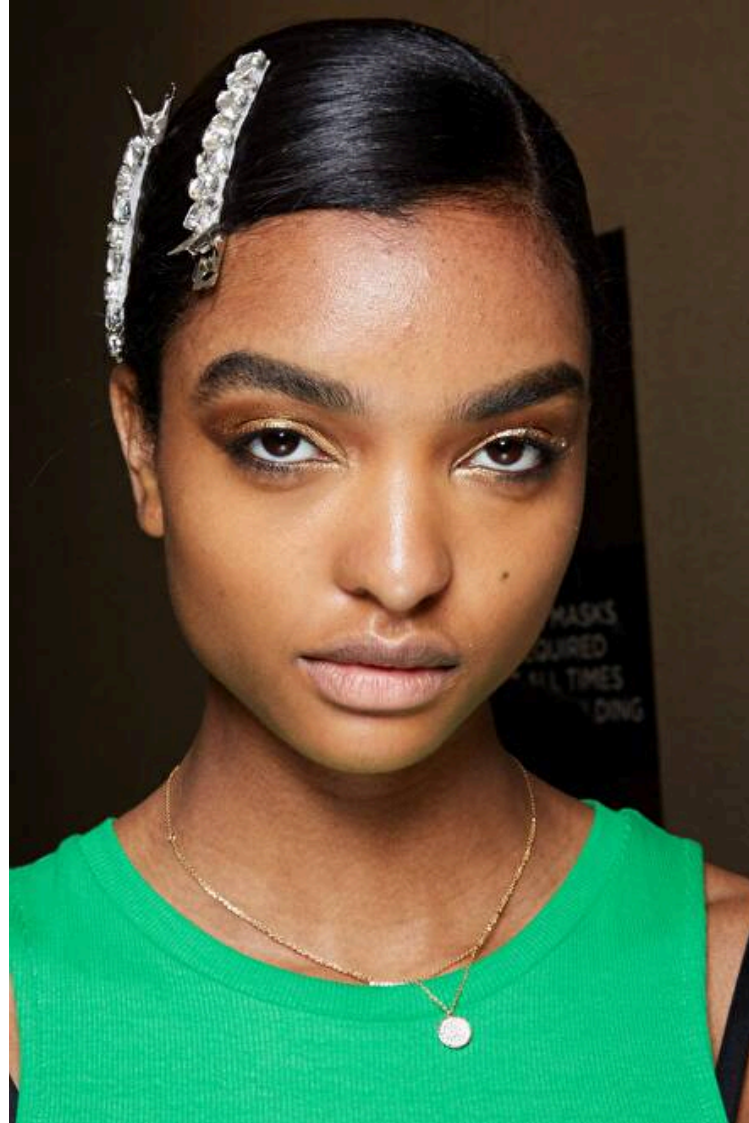

Select

MODEL MANAGEMENT

500 Bishop St NW SUITE A-2, Atlanta, 30318, Georgia, United States
Phone: (404) 872-7444 Fax: (404) 874-1526 Email: info.atlanta@selectmodel.com Website: <https://selectmodel.com/>

India Sampson

Height 185cm / 6' 1.0"

Size EU/US 32 / 2

Bust 76cm / 30"

Waist 62cm / 24.5"

Hips 86cm / 34"

Shoes EU/US/UK 41.5 / 10 / 8

Eyes Brown

Hair Dark brown