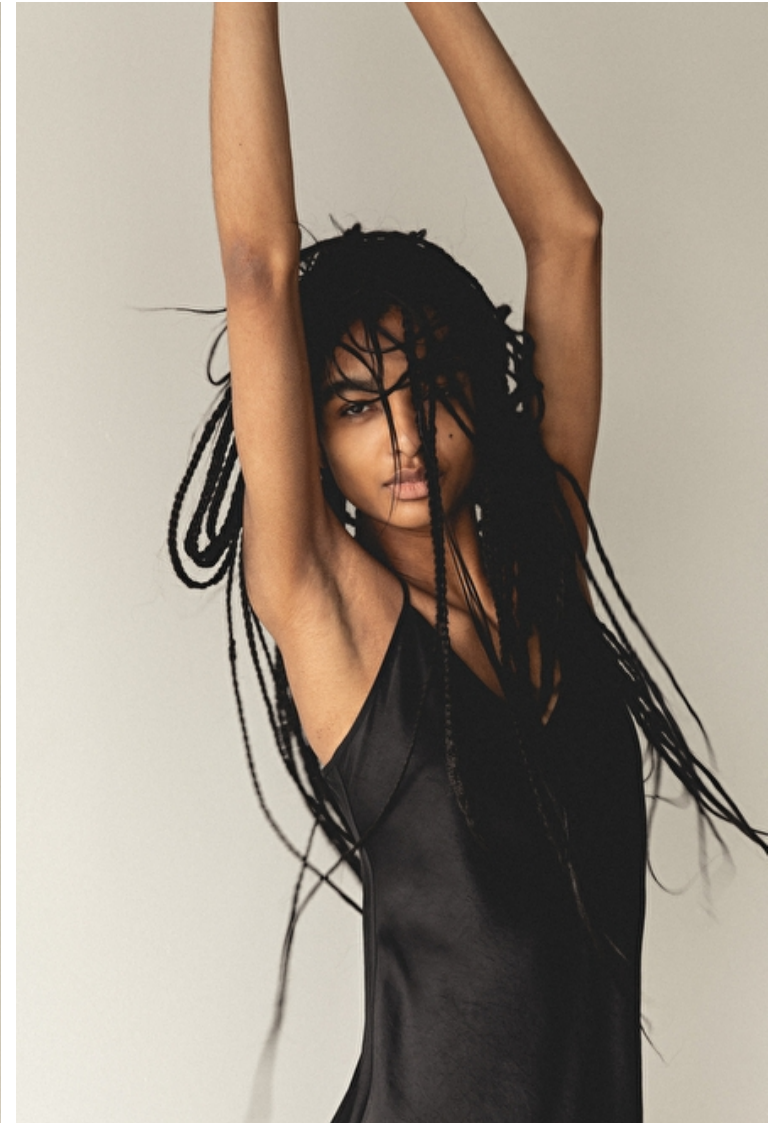

Select

MODEL MANAGEMENT

500 Bishop St NW SUITE A-2, Atlanta, 30318, Georgia, United States
Email: info.atlanta@selectmodel.com Website: <https://selectmodel.com/>

India Sampson

Height 185cm / 6' 1.0"

Size EU/US 32 / 2

Bust 76cm / 30"

Waist 62cm / 24.5"

Hips 86cm / 34"

Shoes EU/US/UK 41.5 / 10 / 8

Eyes Brown

Hair Dark brown