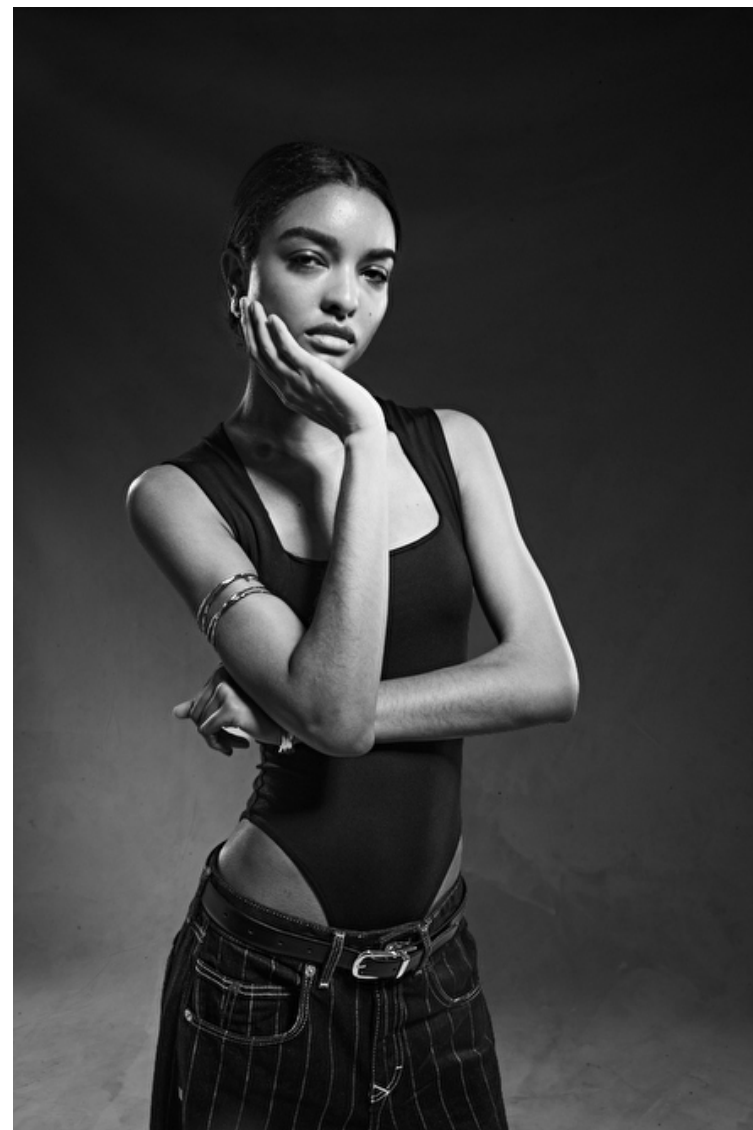

Select

MODEL MANAGEMENT

500 Bishop St NW SUITE A-2, Atlanta, 30318, Georgia, United States
Email: info.atlanta@selectmodel.com Website: <https://selectmodel.com/>

India Sampson

Height 185cm / 6' 1.0"

Size EU/US 32 / 2

Bust 76cm / 30"

Waist 62cm / 24.5"

Hips 86cm / 34"

Shoes EU/US/UK 41.5 / 10 / 8

Eyes Brown

Hair Dark brown