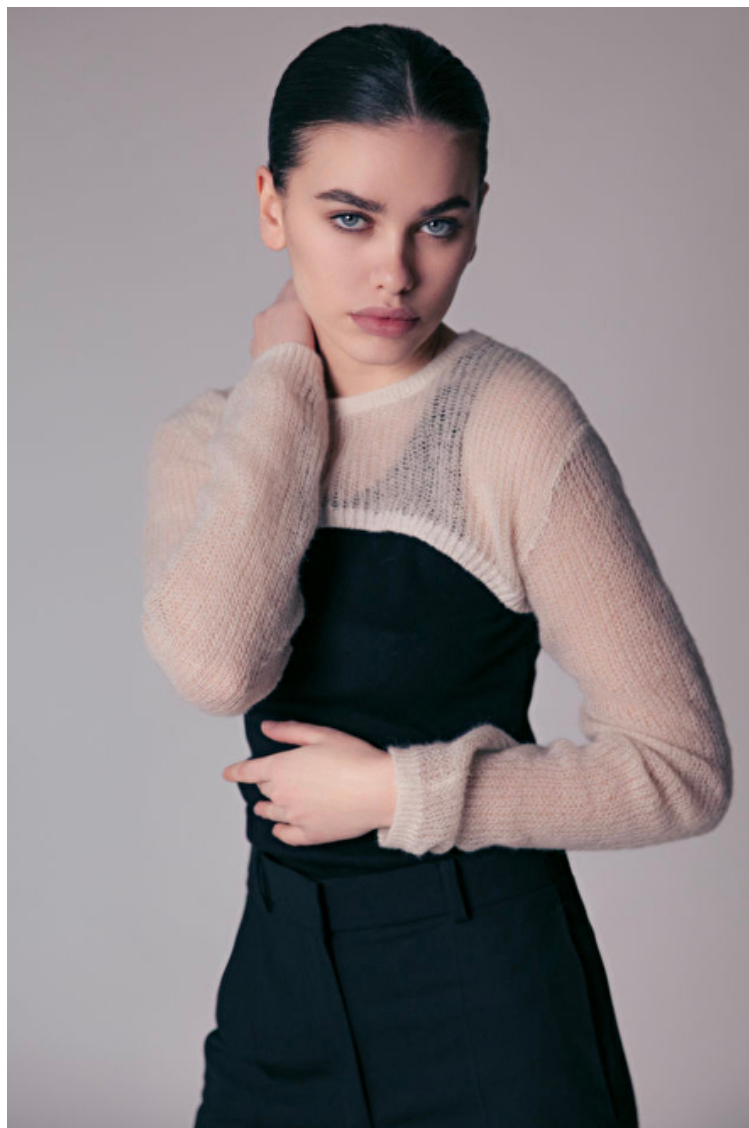

Irene Martínez

Height 176cm / 5' 9.5"

Bust 80cm / 31.5"

Waist 61cm / 24"

Hips 92cm / 36"

Shoes EU/US/UK 39 / 8 / 6

Eyes Blue

Hair Brown