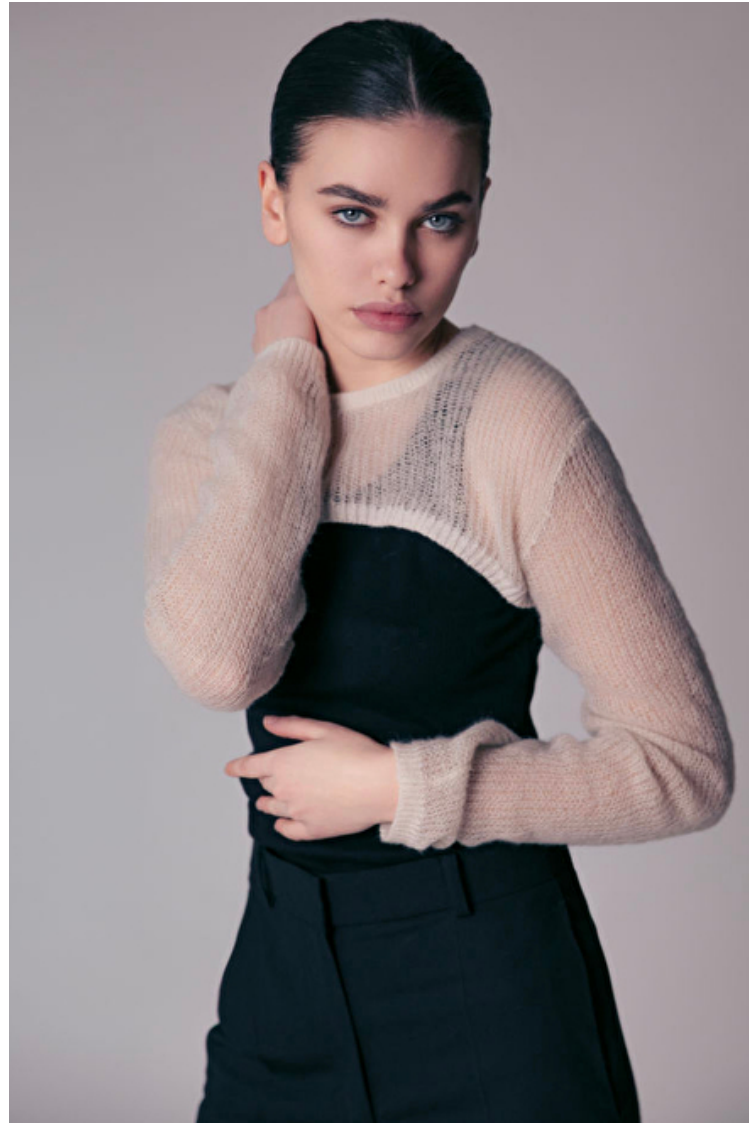

## Irene Martínez

Height 176cm / 5' 9.5"

Bust 80cm / 31.5"

Waist 61cm / 24"

Hips 92cm / 36"

Shoes EU/US/UK 39 / 8 / 6

Eyes Blue

Hair Brown