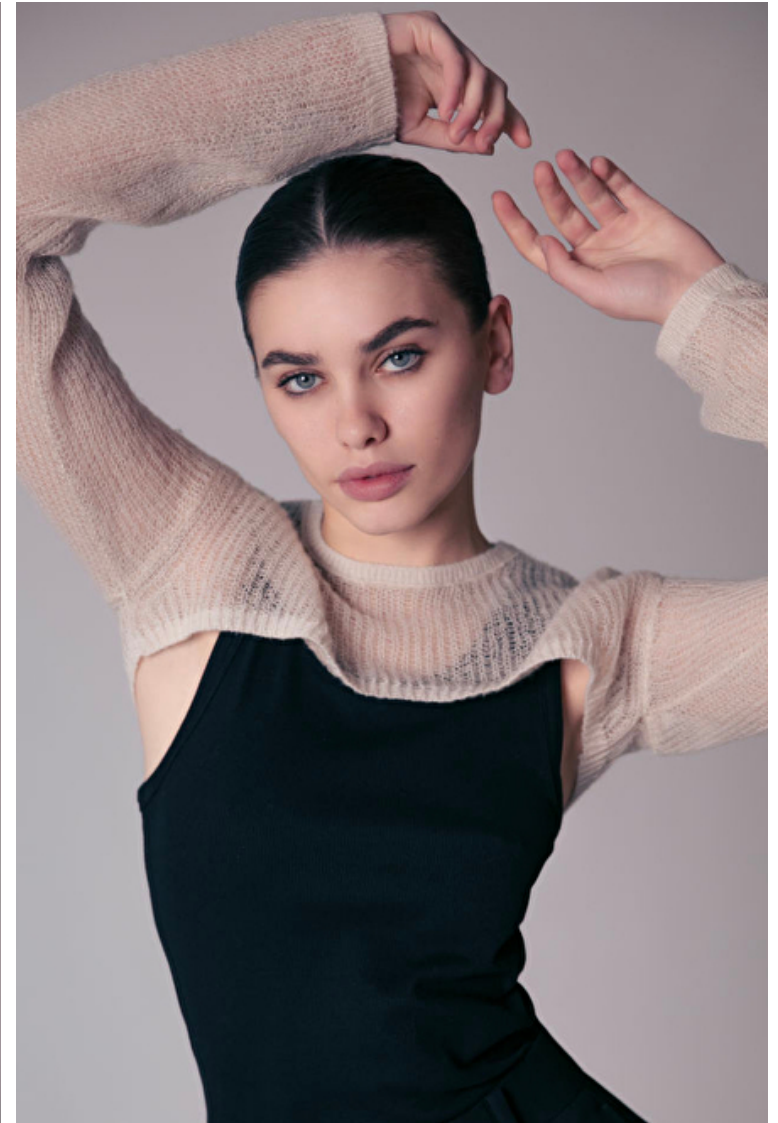

## Irene Martínez

Height 176cm / 5' 9.5"

Bust 80cm / 31.5"

Waist 61cm / 24"

Hips 92cm / 36"

Shoes EU/US/UK 39 / 8 / 6

Eyes Blue

Hair Brown