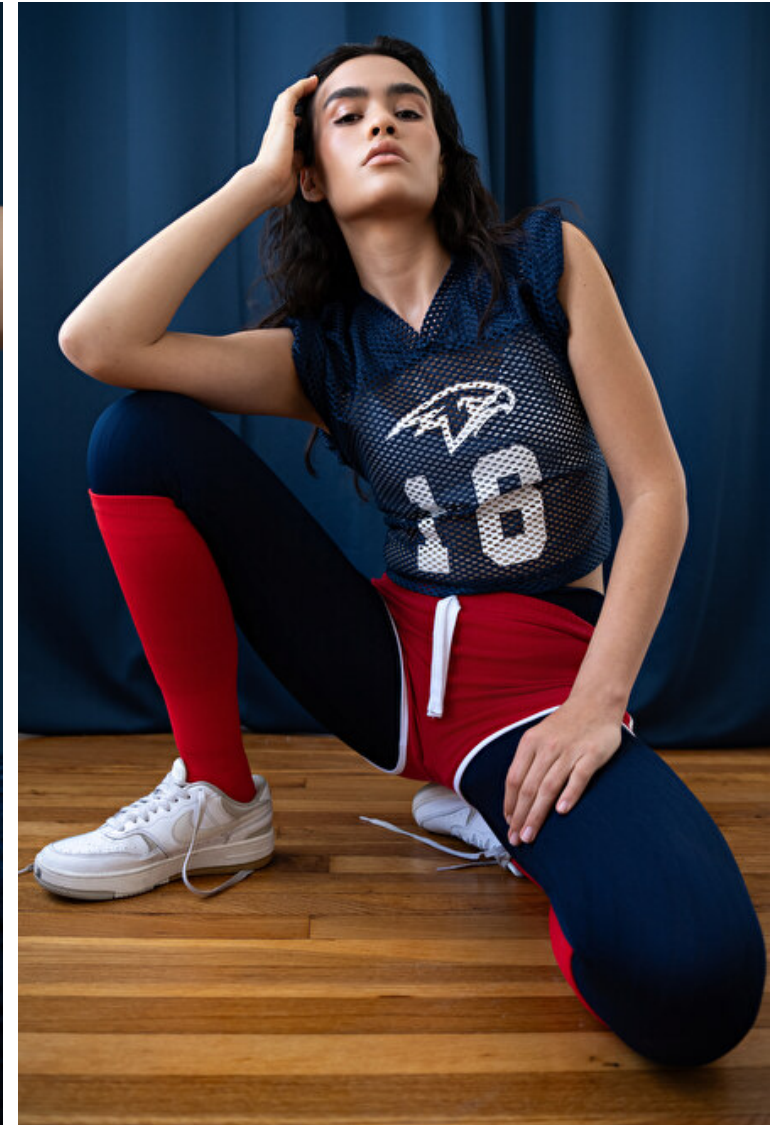

Isabel Holliday

Height 180cm / 5' 11.0"

Bust 81cm / 32"

Waist 64cm / 25"

Hips 92cm / 36"

Shoes EU/US/UK 40 / 9 / 7

Eyes Brown

Hair Brown