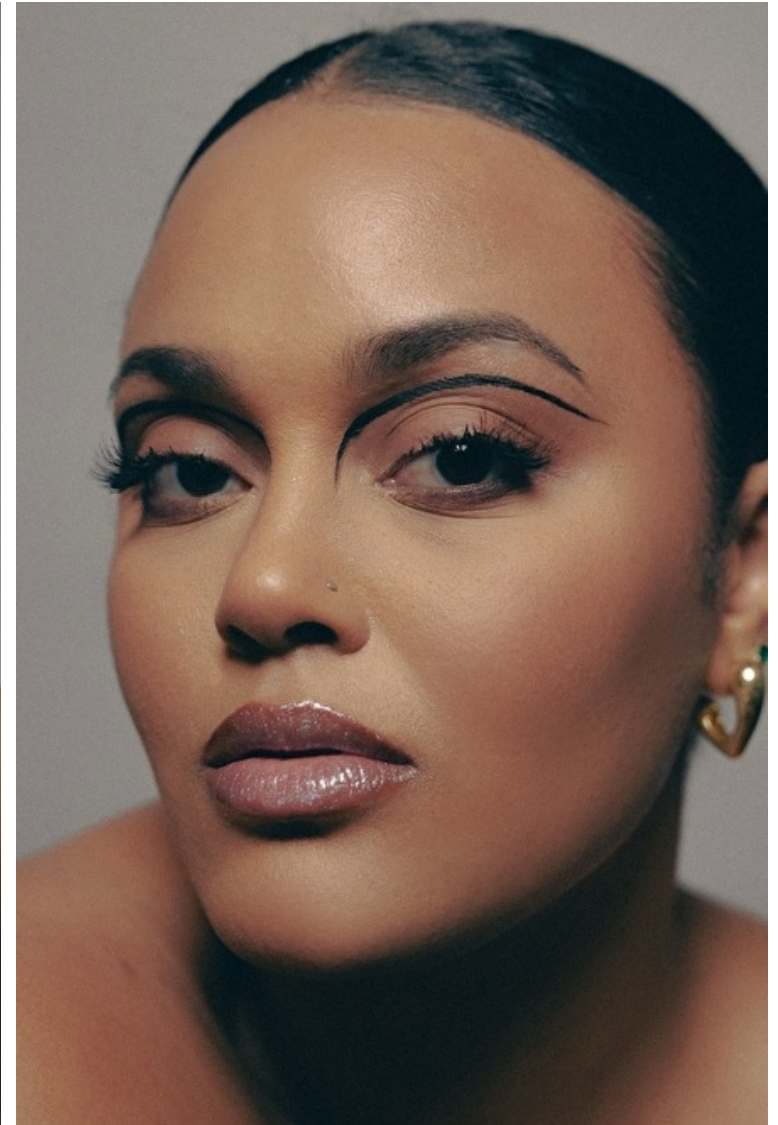

Select

MODEL MANAGEMENT

500 Bishop St NW SUITE A-2, Atlanta, 30318, Georgia, United States
Email: info.atlanta@selectmodel.com Website: <https://selectmodel.com/>

Ivory Lowe

Height 170cm / 5' 7.0"

Bust 86cm / 34"

Waist 84cm / 33"

Hips 101cm / 40"

Shoes EU/US/UK 40.5 / 9.5 / 7

Eyes Dark brown

Hair Dark brown

Cup DD