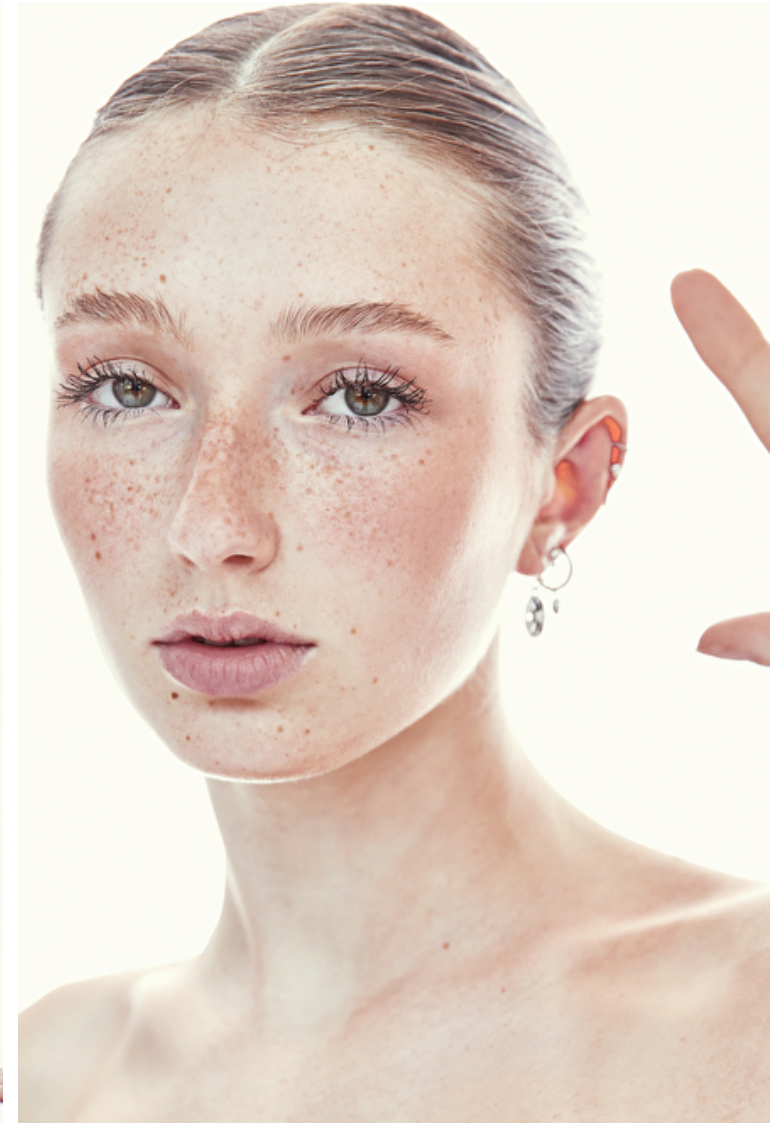

Select

MODEL MANAGEMENT

500 Bishop St NW SUITE A-2, Atlanta, 30318, Georgia, United States
Phone: (404) 872-7444 **Fax:** (404) 874-1526 **Email:** info.atlanta@selectmodel.com **Website:** <https://selectmodel.com/>

Jadyn

Height 178cm / 5' 10.0"

Size EU/US 32 / 2

Bust 79cm / 31"

Waist 63cm / 25"

Hips 89cm / 35"

Shoes EU/US/UK 39 / 8 / 6

Eyes Green

Hair Brown