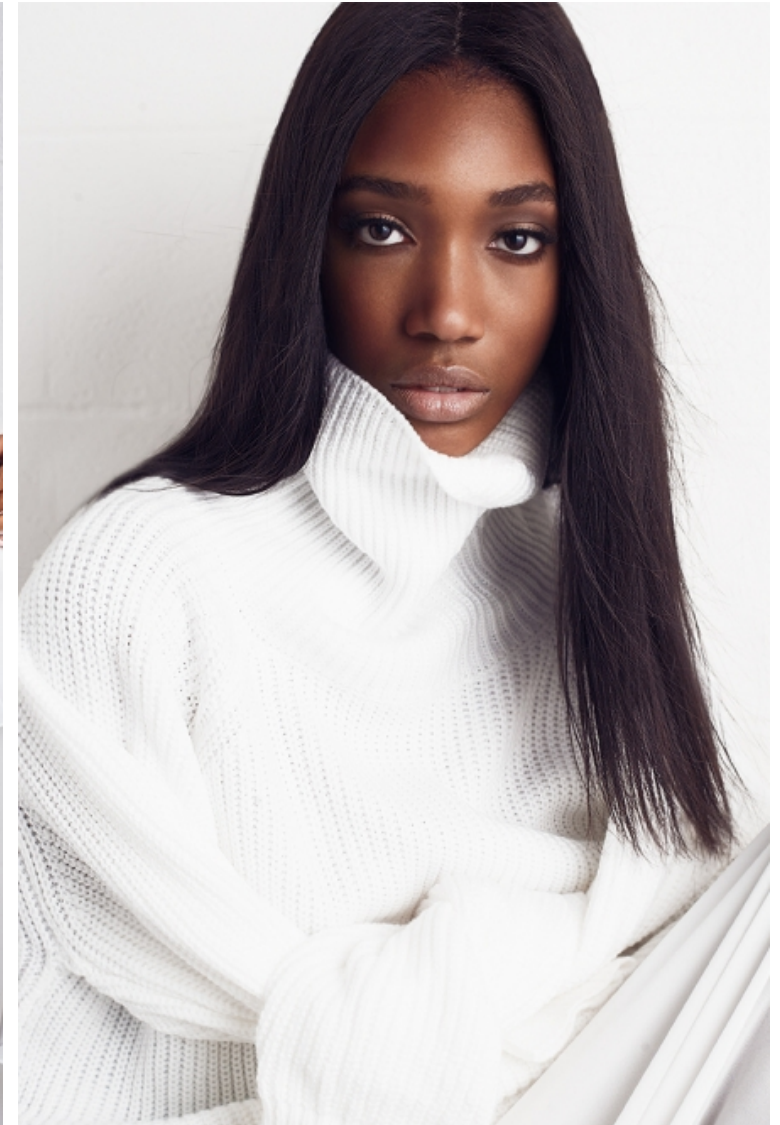

Waist 59cm / 23"

Hips 87cm / 34.5"

Shoes EU/US/UK 39 / 8 / 6

Eyes Brown

Hair Black

Bust 76cm / 30"

Cup A

Select