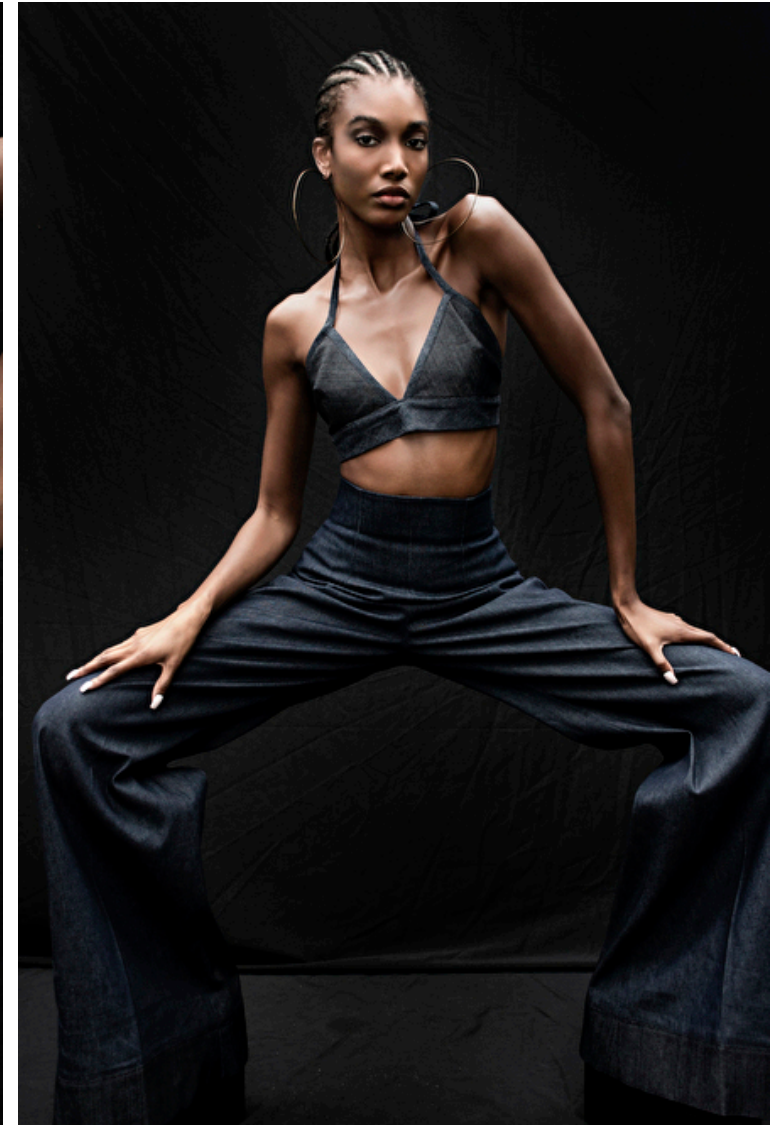

Select

MODEL MANAGEMENT

500 Bishop St NW SUITE A-2, Atlanta, 30318, Georgia, United States
Phone: (404) 872-7444 Fax: (404) 874-1526 Email: info.atlanta@selectmodel.com Website: <https://selectmodel.com/>

Jailan Mann

Height 178cm / 5' 10.0"

Size EU/US 32 / 2

Waist 59cm / 23"

Hips 87cm / 34.5"

Shoes EU/US/UK 39 / 8 / 6

Eyes Brown

Hair Black

Bust 76cm / 30"

Cup A