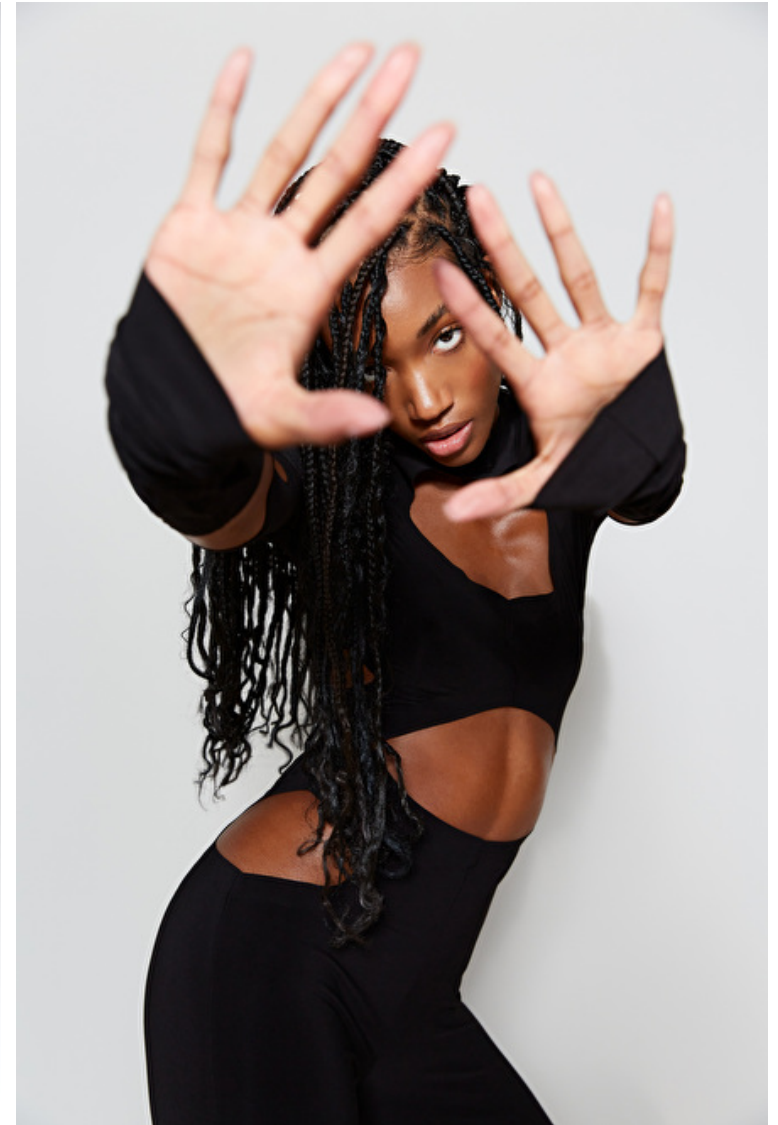

Select

MODEL MANAGEMENT

500 Bishop St NW SUITE A-2, Atlanta, 30318, Georgia, United States
Phone: (404) 872-7444 **Fax:** (404) 874-1526 **Email:** info.atlanta@selectmodel.com **Website:** <https://selectmodel.com/>

Jailan Mann

Height 178cm / 5' 10.0"

Size EU/US 32 / 2

Waist 59cm / 23"

Hips 87cm / 34.5"

Shoes EU/US/UK 39 / 8 / 6

Eyes Brown

Hair Black

Bust 76cm / 30"

Cup A