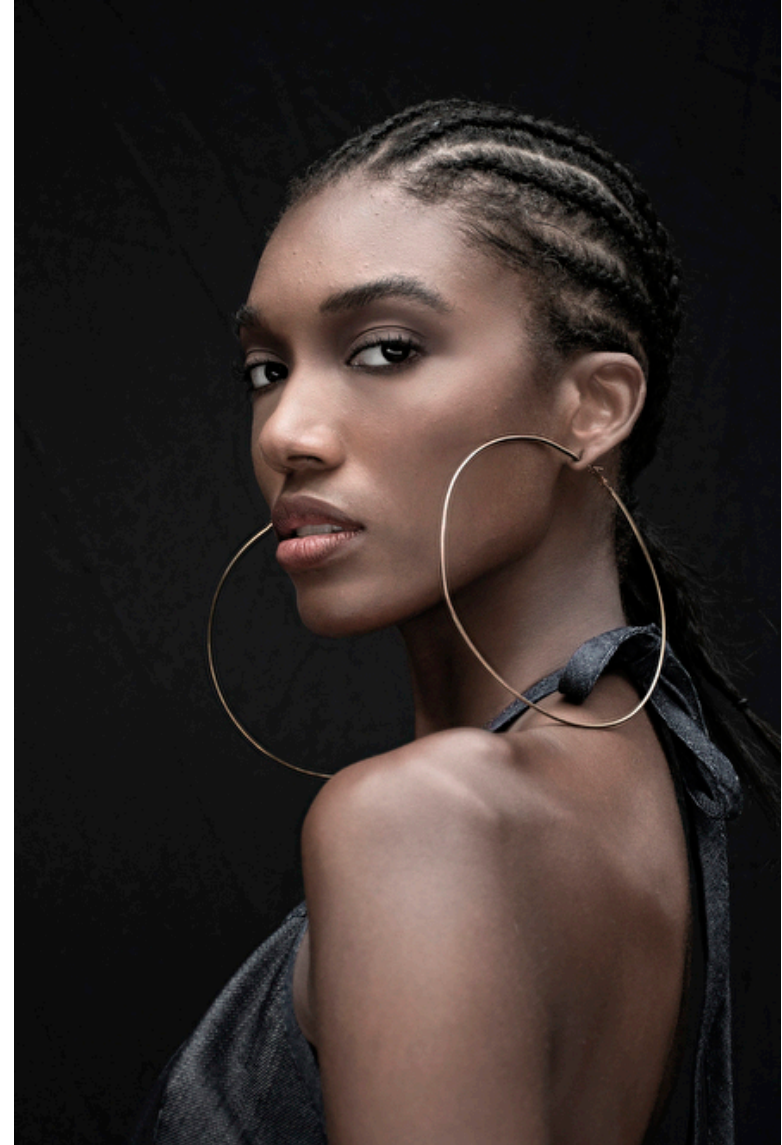

Select

MODEL MANAGEMENT

500 Bishop St NW SUITE A-2, Atlanta, 30318, Georgia, United States

Phone: (404) 872-7444 **Fax:** (404) 874-1526 **Email:** info.atlanta@selectmodel.com **Website:** <https://selectmodel.com/>

Jailan Mann

Height 178cm / 5' 10.0"

Size EU/US 32 / 2

Waist 59cm / 23"

Hips 87cm / 34.5"

Shoes EU/US/UK 39 / 8 / 6

Eyes Brown

Hair Black

Bust 76cm / 30"

Cup A