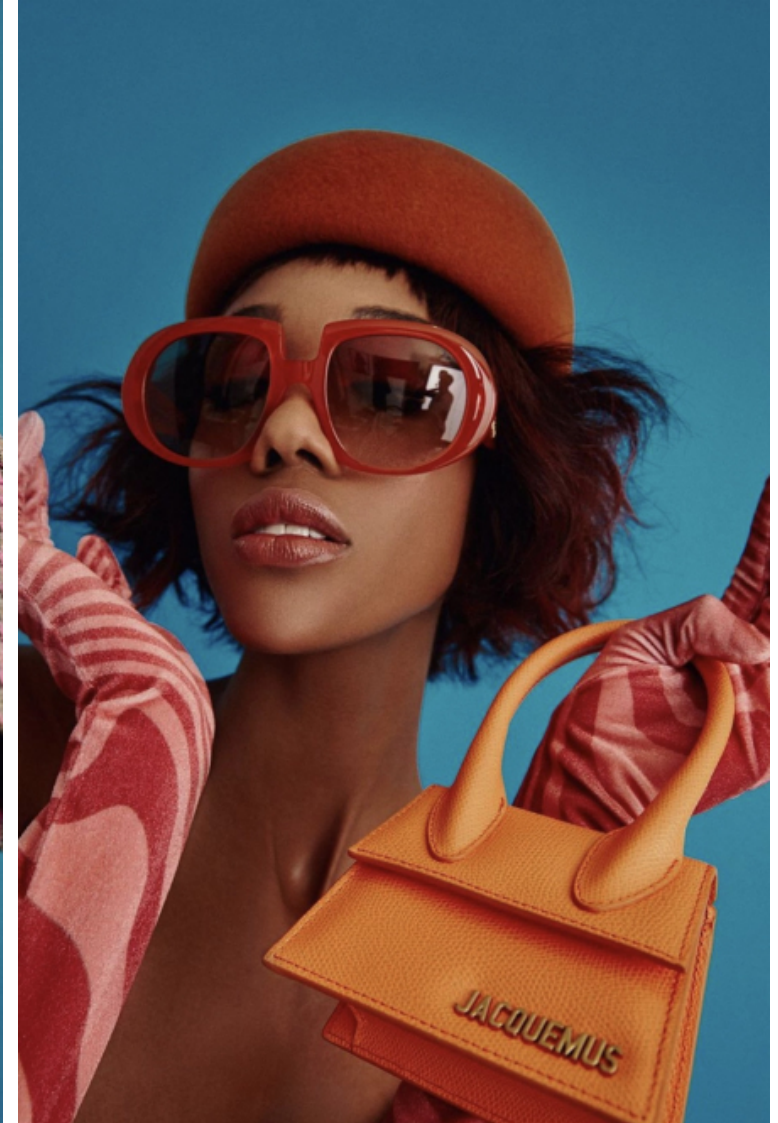

Select

MODEL MANAGEMENT

500 Bishop St NW SUITE A-2, Atlanta, 30318, Georgia, United States
Phone: (404) 872-7444 **Fax:** (404) 874-1526 **Email:** info.atlanta@selectmodel.com **Website:** <https://selectmodel.com/>

Jailan Mann

Height 178cm / 5' 10.0"

Size EU/US 32 / 2

Waist 59cm / 23"

Hips 87cm / 34.5"

Shoes EU/US/UK 39 / 8 / 6

Eyes Brown

Hair Black

Bust 76cm / 30"

Cup A