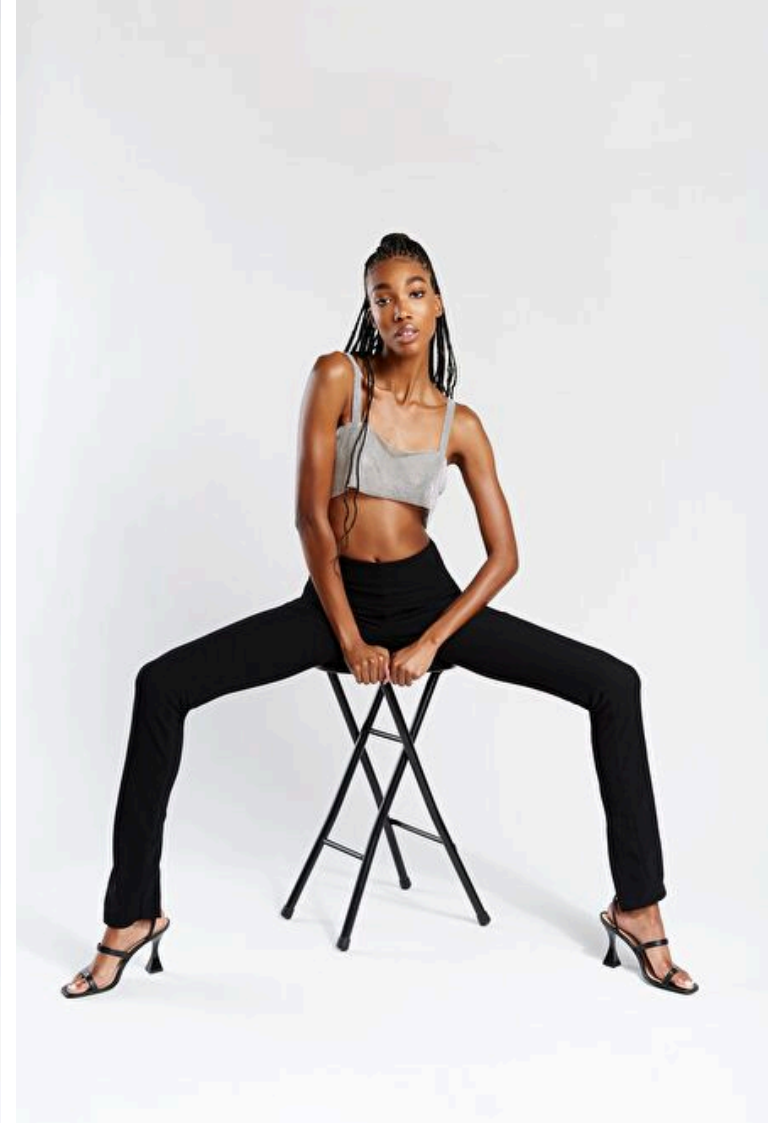

Select

MODEL MANAGEMENT

500 Bishop St NW SUITE A-2, Atlanta, 30318, Georgia, United States

Phone: (404) 872-7444 Fax: (404) 874-1526 Email: info.atlanta@selectmodel.com Website: <https://selectmodel.com/>

Jailan Mann

Height 178cm / 5' 10.0"

Size EU/US 32 / 2

Waist 59cm / 23"

Hips 87cm / 34.5"

Shoes EU/US/UK 39 / 8 / 6

Eyes Brown

Hair Black

Bust 76cm / 30"

Cup A