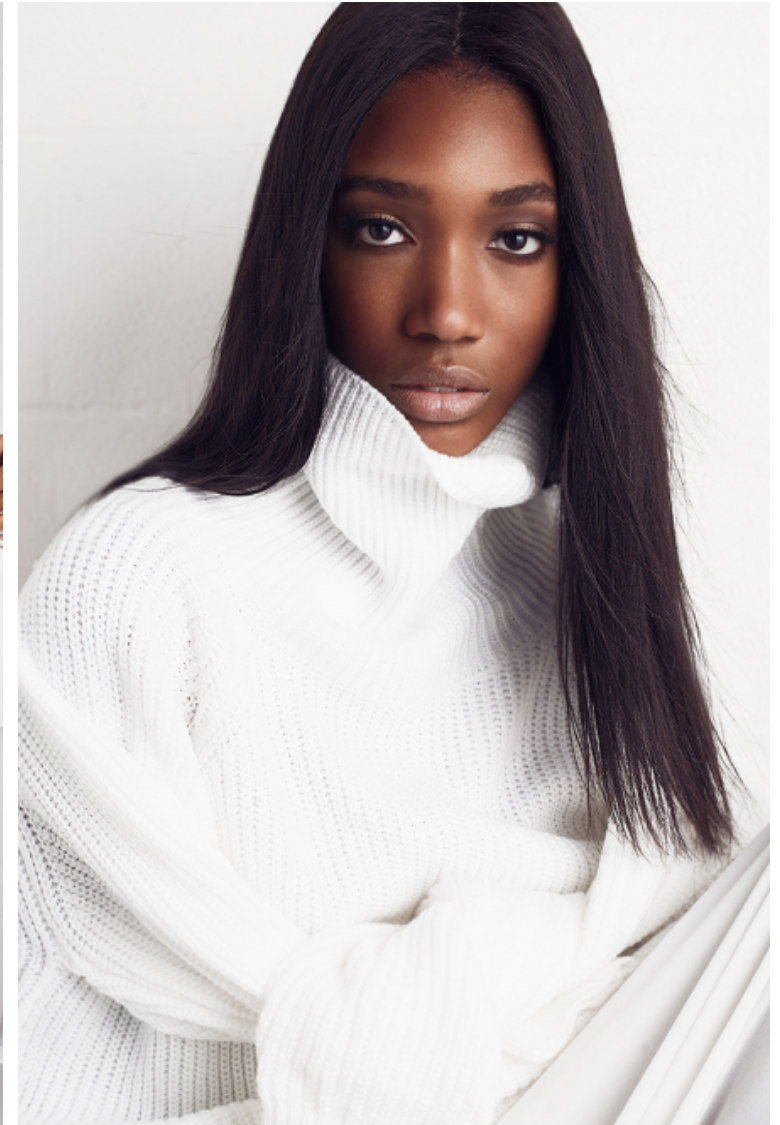

Select

MODEL MANAGEMENT

500 Bishop St NW SUITE A-2, Atlanta, 30318, Georgia, United States
Phone: (404) 872-7444 **Fax:** (404) 874-1526 **Email:** info.atlanta@selectmodel.com **Website:** <https://selectmodel.com/>

Jailan Mann

Height 178cm / 5' 10.0"

Size EU/US 32 / 2

Waist 59cm / 23"

Hips 87cm / 34.5"

Shoes EU/US/UK 39 / 8 / 6

Eyes Brown

Hair Black

Bust 76cm / 30"

Cup A