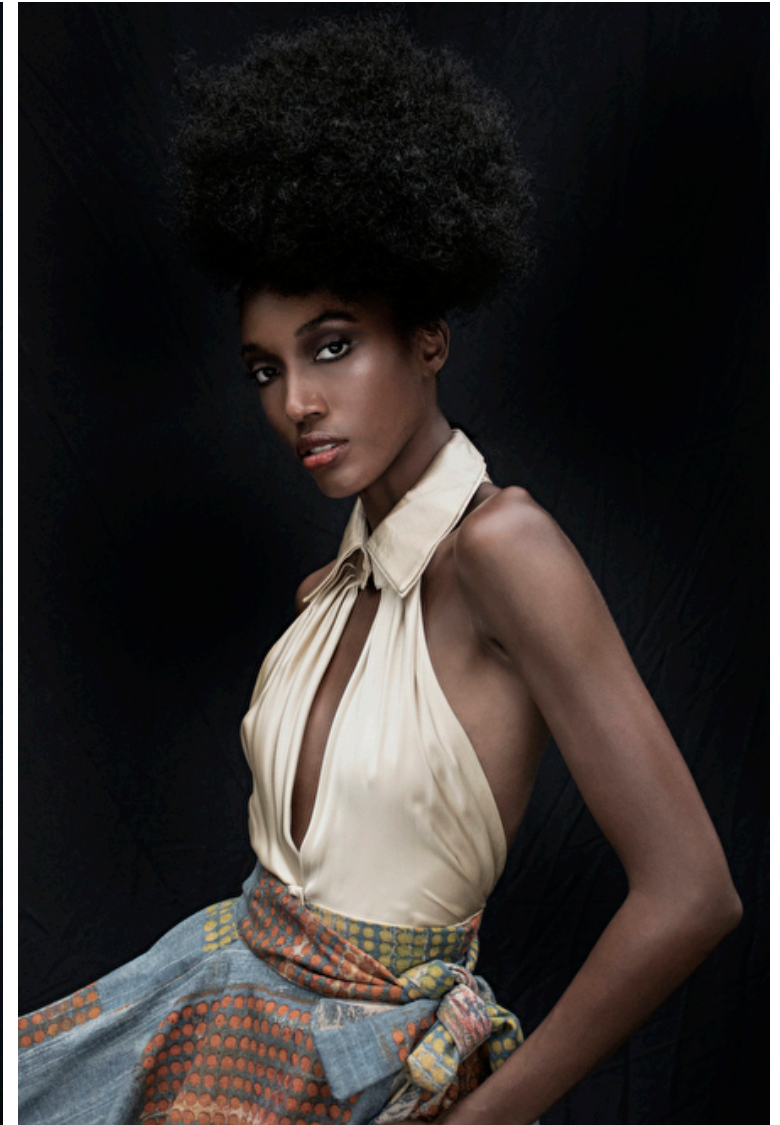

Select

MODEL MANAGEMENT

500 Bishop St NW SUITE A-2, Atlanta, 30318, Georgia, United States
Phone: (404) 872-7444 **Fax:** (404) 874-1526 **Email:** info.atlanta@selectmodel.com **Website:** <https://selectmodel.com/>

Jailan Mann

Height 178cm / 5' 10.0"

Size EU/US 32 / 2

Waist 59cm / 23"

Hips 87cm / 34.5"

Shoes EU/US/UK 39 / 8 / 6

Eyes Brown

Hair Black

Bust 76cm / 30"

Cup A