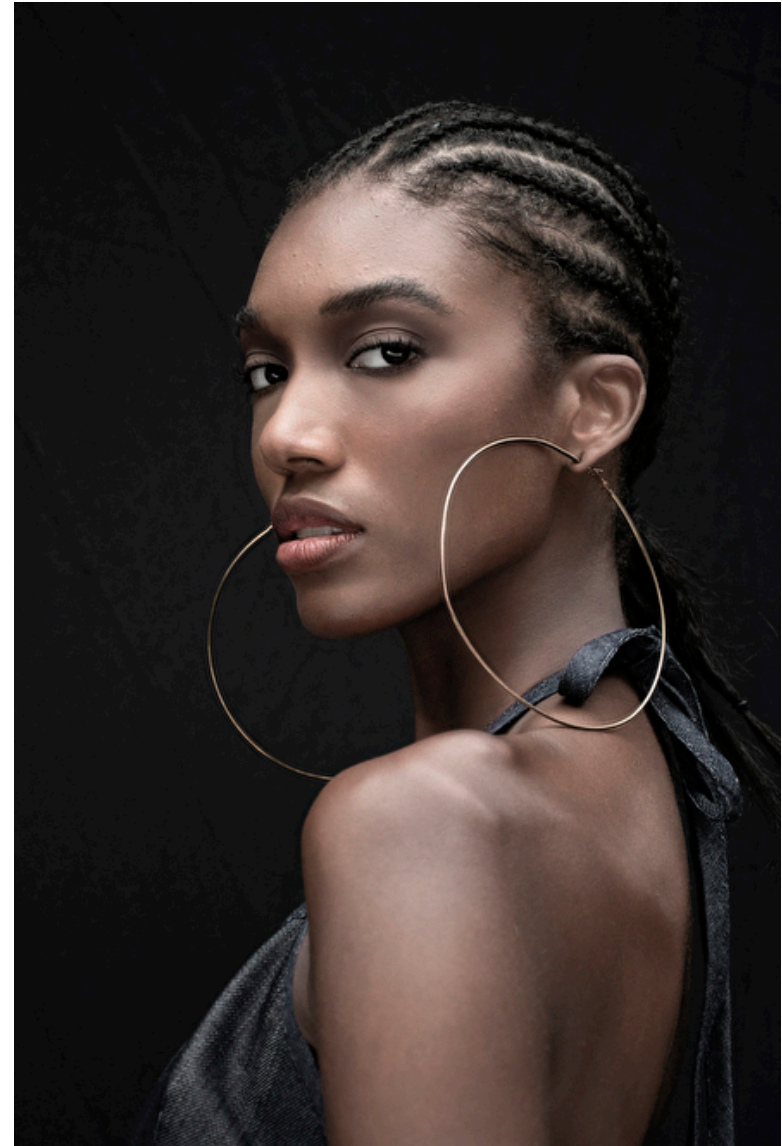

Select

MODEL MANAGEMENT

500 Bishop St NW SUITE A-2, Atlanta, 30318, Georgia, United States

Phone: (404) 872-7444 **Fax:** (404) 874-1526 **Email:** info.atlanta@selectmodel.com **Website:** <https://selectmodel.com/>

Jailan Mann

Height 178cm / 5' 10.0"

Size EU/US 32 / 2

Waist 59cm / 23"

Hips 87cm / 34.5"

Shoes EU/US/UK 39 / 8 / 6

Eyes Brown

Hair Black

Bust 76cm / 30"

Cup A