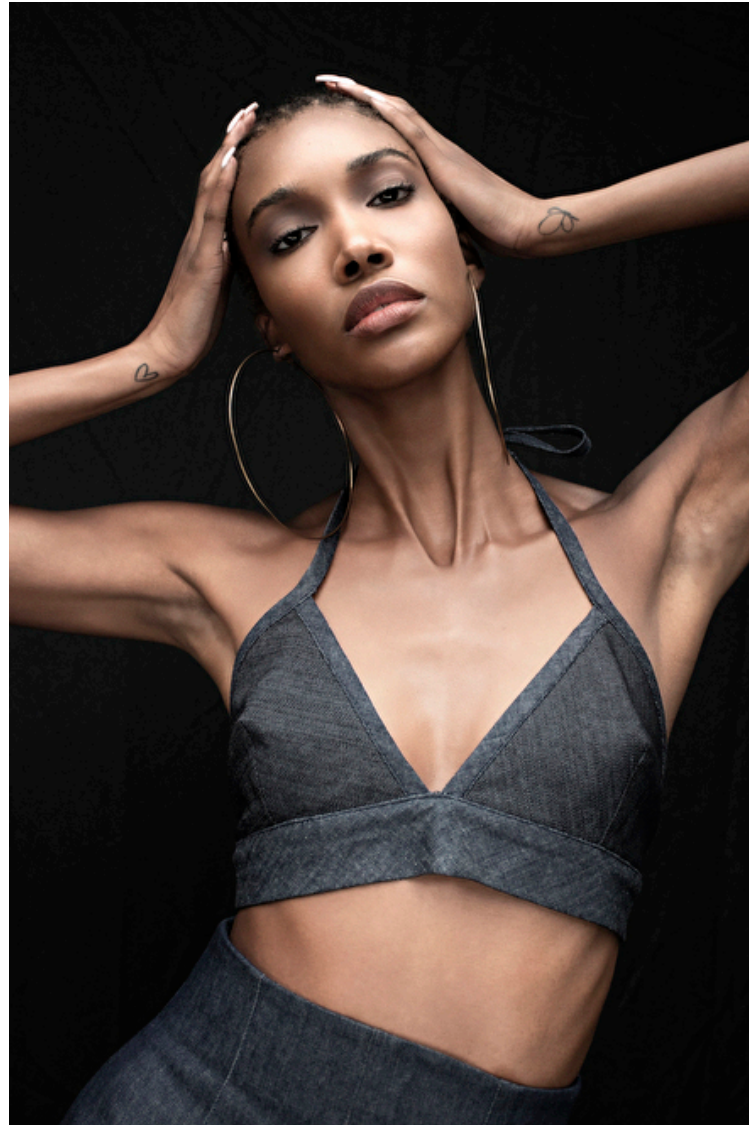

Select

MODEL MANAGEMENT

500 Bishop St NW SUITE A-2, Atlanta, 30318, Georgia, United States
Phone: (404) 872-7444 Fax: (404) 874-1526 Email: info.atlanta@selectmodel.com Website: <https://selectmodel.com/>

Jailan Mann

Height 178cm / 5' 10.0"

Size EU/US 32 / 2

Waist 59cm / 23"

Hips 87cm / 34.5"

Shoes EU/US/UK 39 / 8 / 6

Eyes Brown

Hair Black

Bust 76cm / 30"

Cup A