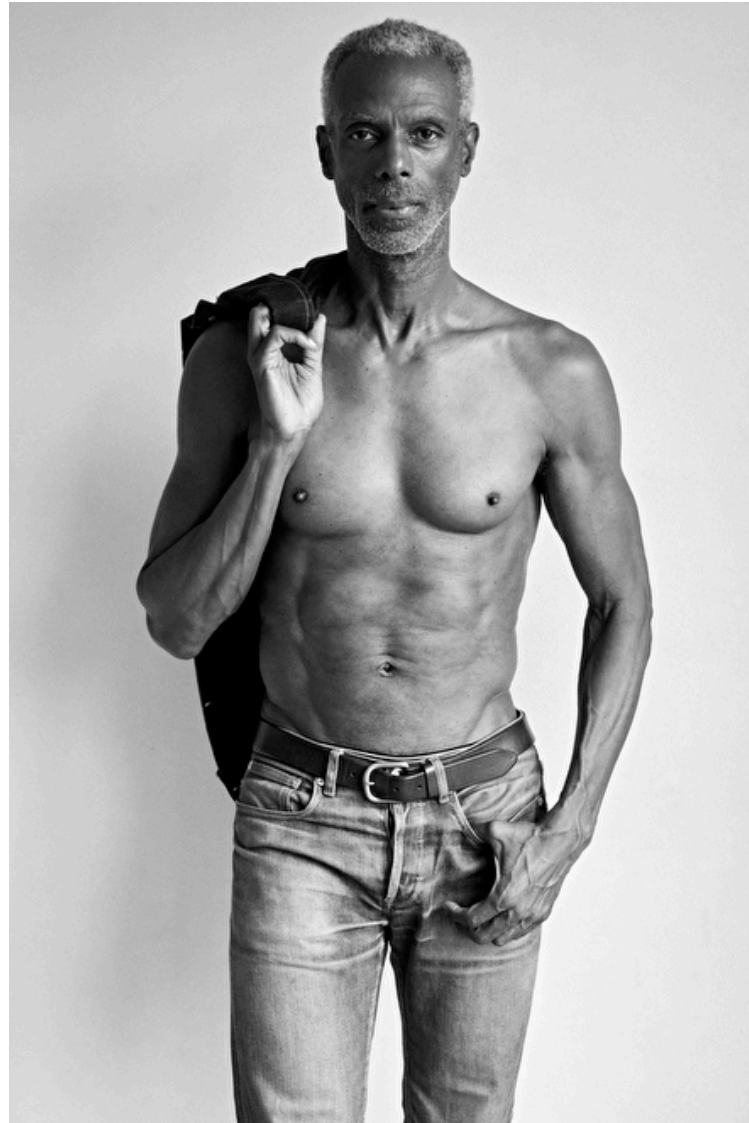

## Jamie Melbourne

Height 188cm / 6' 2.0"

Waist 76cm / 30"

Shoes EU/US/UK 42.5 / 10 / 8.5

Eyes Brown

Hair Grey

Suit size 48cm / 38"

Suit cut Long