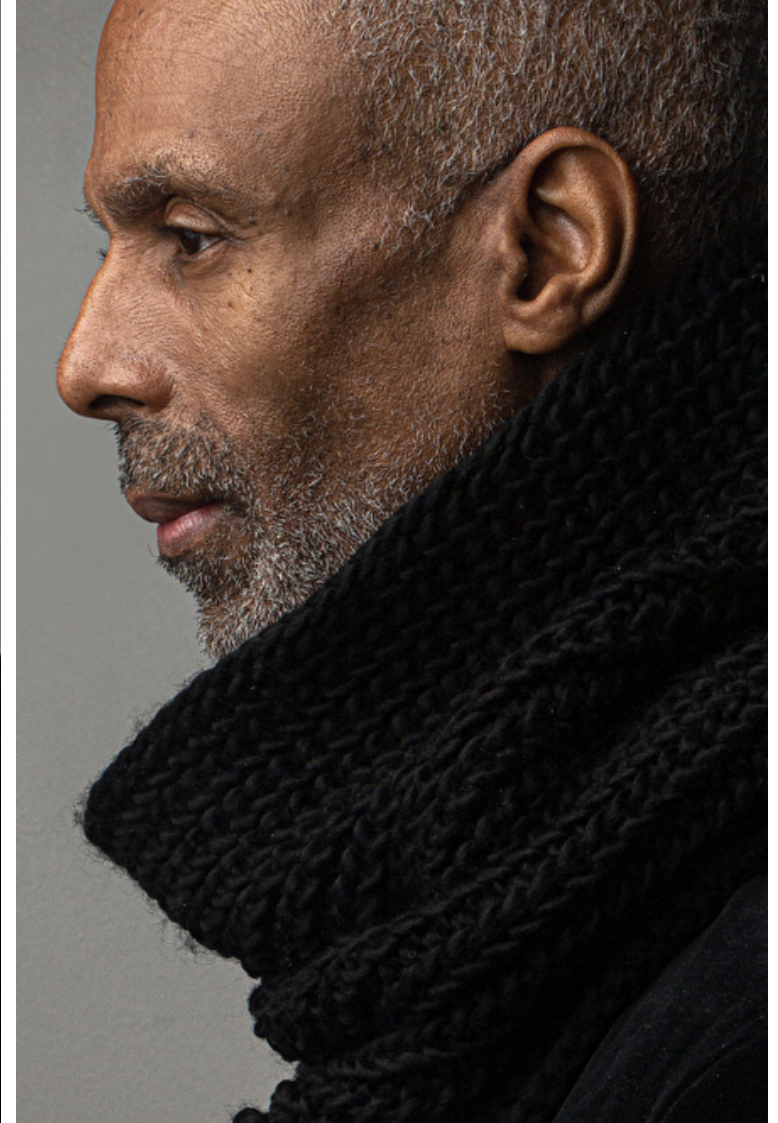

## Jamie Melbourne

Height 188cm / 6' 2.0"

Waist 76cm / 30"

Shoes EU/US/UK 42.5 / 10 / 8.5

Eyes Brown

Hair Grey

Suit size 48cm / 38"

Suit cut Long