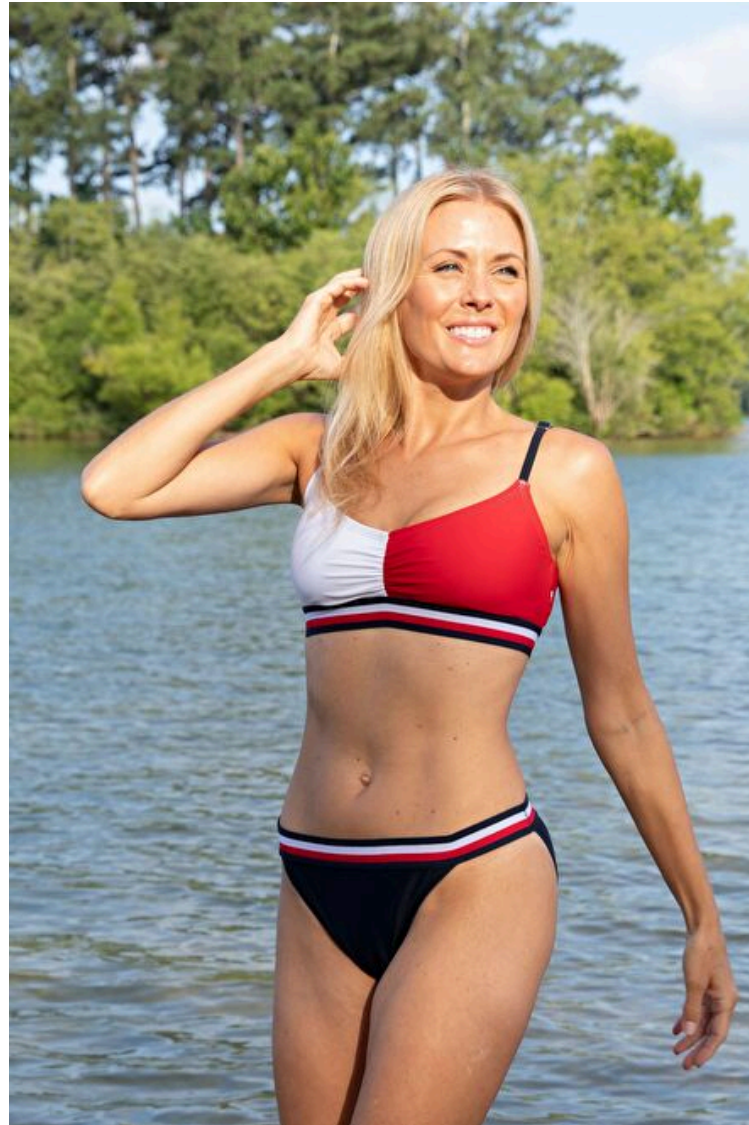

Jamie Simpson

Height 163cm / 5' 4.0"

Size EU/US 32 / 2

Bust 86cm / 34"

Waist 64cm / 25"

Hips 89cm / 35"

Shoes EU/US/UK 36 / 6 / 3

Eyes Blue

Hair Blond

Cup B