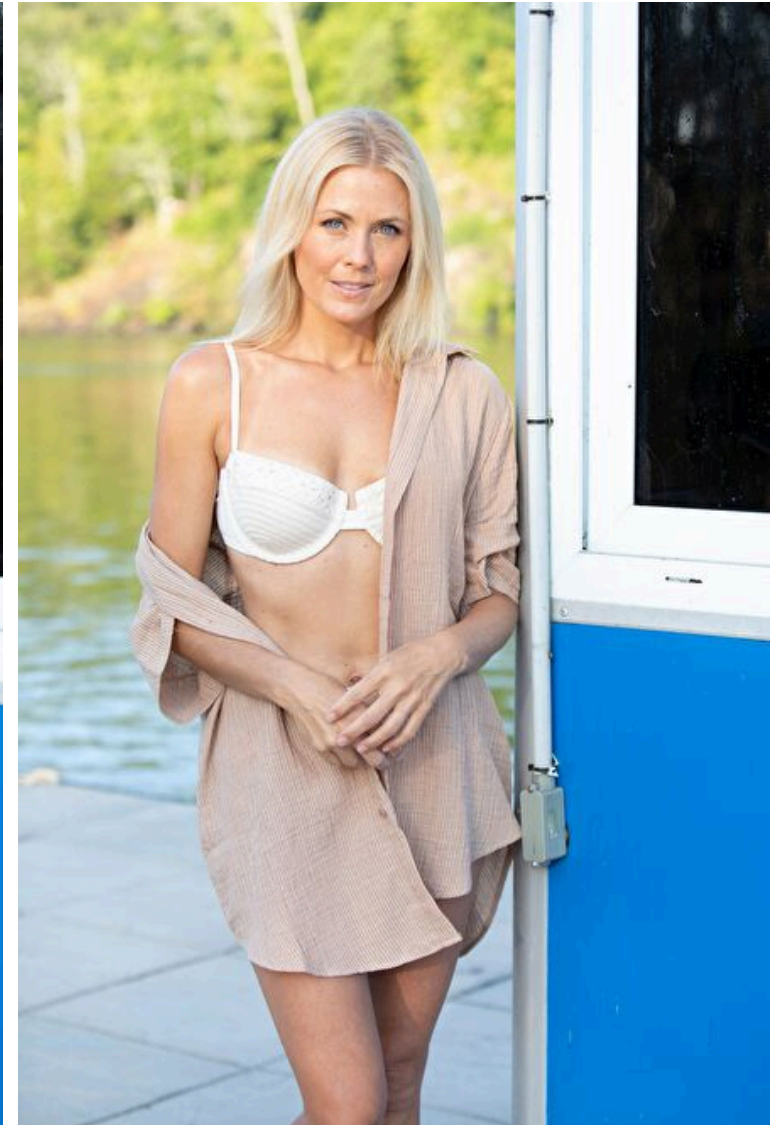

Select

MODEL MANAGEMENT

500 Bishop St NW SUITE A-2, Atlanta, 30318, Georgia, United States
Phone: (404) 872-7444 **Fax:** (404) 874-1526 **Email:** info.atlanta@selectmodel.com **Website:** <https://selectmodel.com/>

Jamie Simpson

Height 163cm / 5' 4.0"

Size EU/US 32 / 2

Bust 86cm / 34"

Waist 64cm / 25"

Hips 89cm / 35"

Shoes EU/US/UK 36 / 6 / 3

Eyes Blue

Hair Blond

Cup B