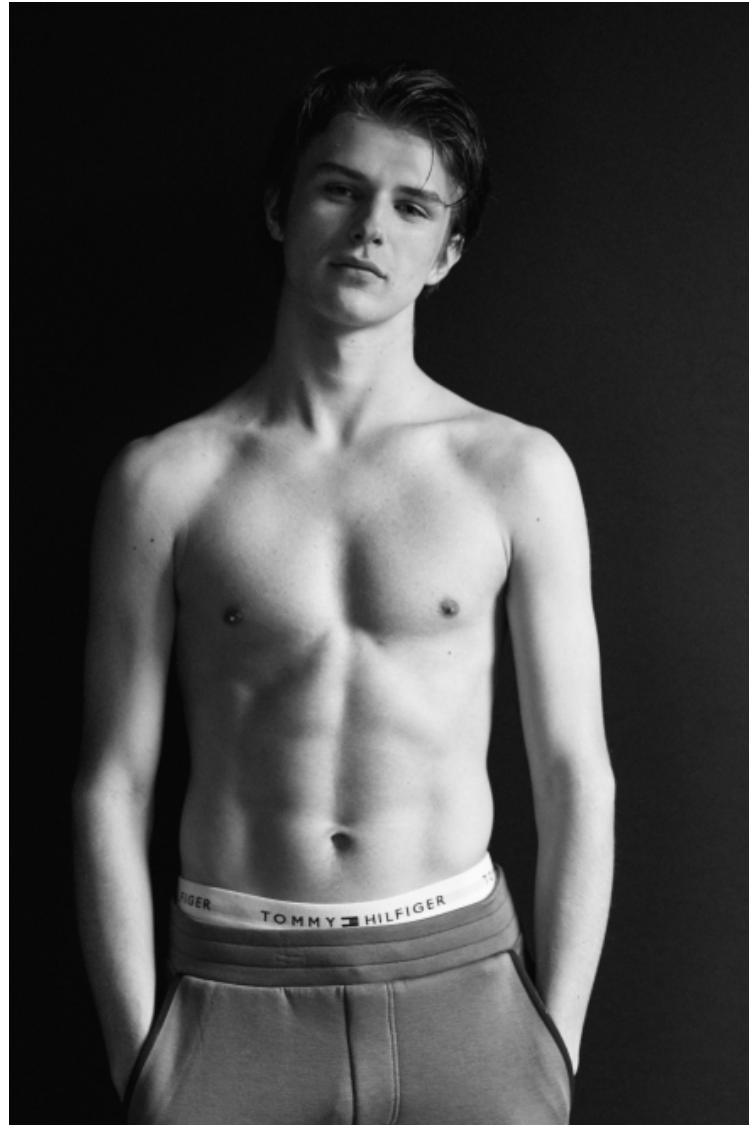

Shoes EU/US/UK 43 / 10.5 / 9

Eyes Blue

Hair Blond

Inseam 86cm / 34"

Neck 39cm / 15.5"

Sleeve 89cm / 35"

Suit size 48cm / 38"

Suit cut Long