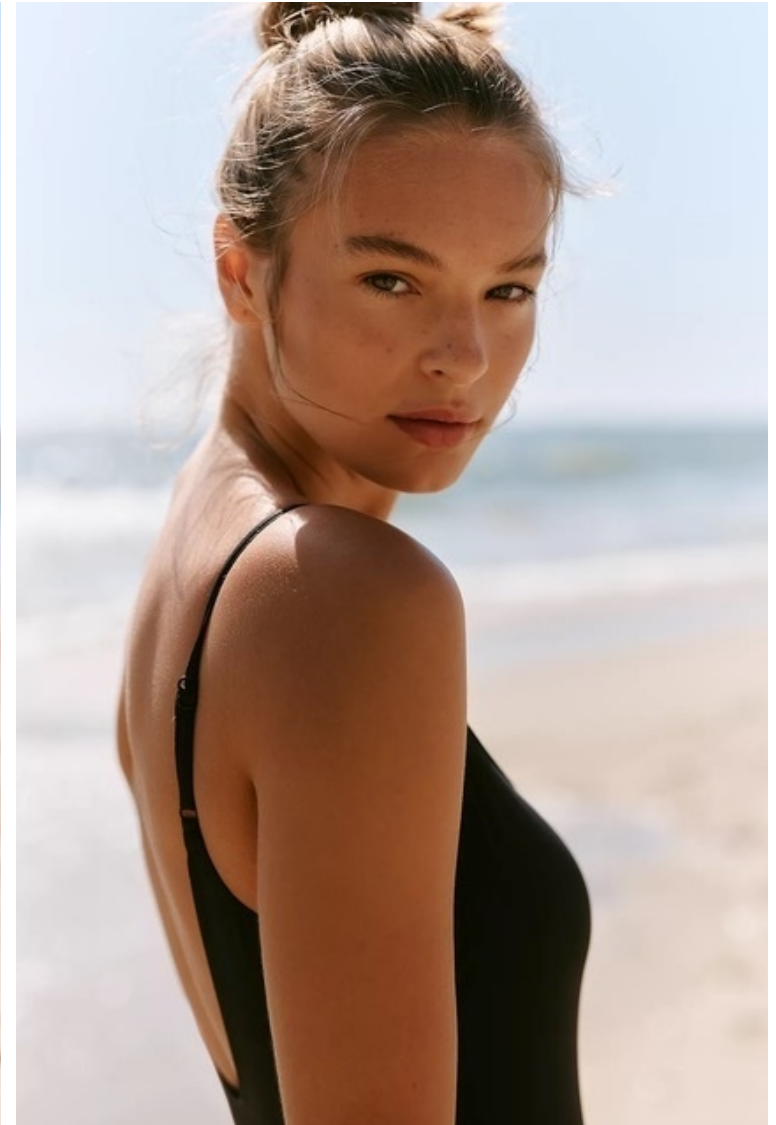

Select

MODEL MANAGEMENT

500 Bishop St NW SUITE A-2, Atlanta, 30318, Georgia, United States
Email: info.atlanta@selectmodel.com Website: <https://selectmodel.com/>

Jayde

Height 181cm / 5' 11.5"

Size EU/US 34 / 4

Bust 87cm / 34.5"

Waist 66cm / 26"

Hips 99cm / 39"

Shoes EU/US/UK 41.5 / 10 / 8

Eyes Hazel

Hair Dark blond