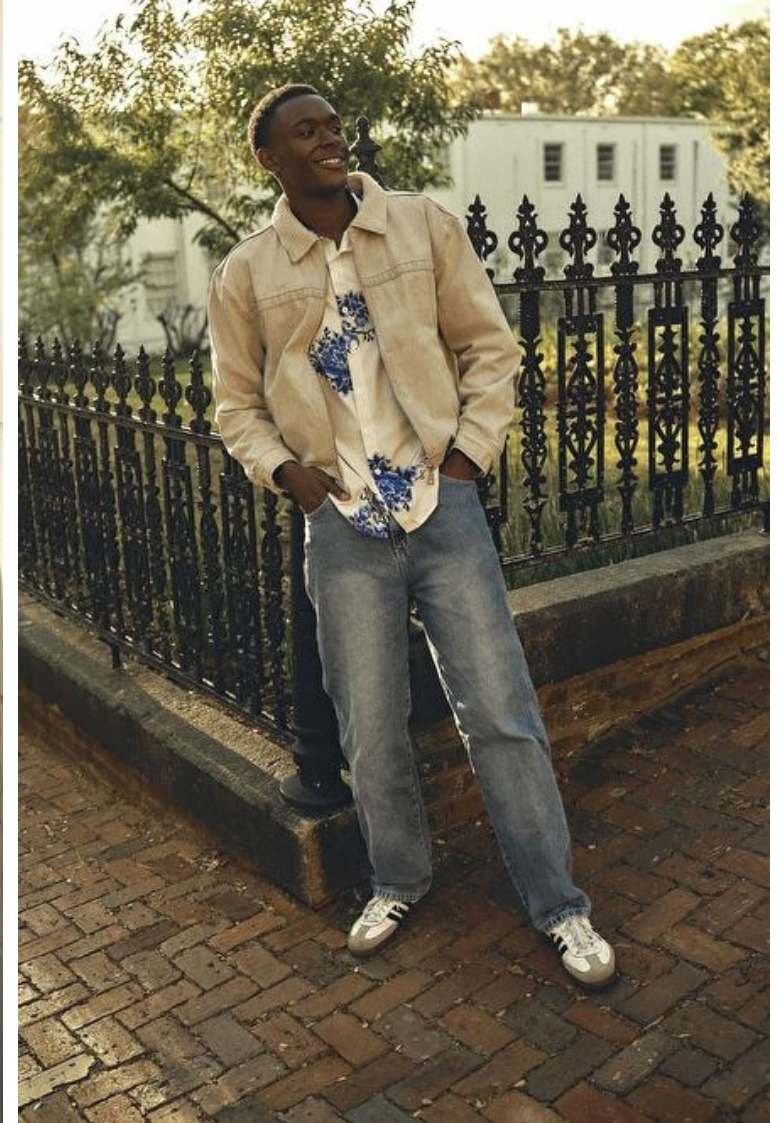

Select

MODEL MANAGEMENT

500 Bishop St NW SUITE A-2, Atlanta, 30318, Georgia, United States
Email: info.atlanta@selectmodel.com Website: <https://selectmodel.com/>

Jayden Robbins

Height 194cm / 6' 4.5"

Chest 99cm / 39"

Waist 76cm / 30"

Shoes EU/US/UK 46.5 / 13 / 11

Eyes Brown

Hair Black

Inseam 96cm / 38"

Neck 41cm / 16"

Sleeve 84cm / 33"

Suit size 54cm / 44"

Suit cut Long