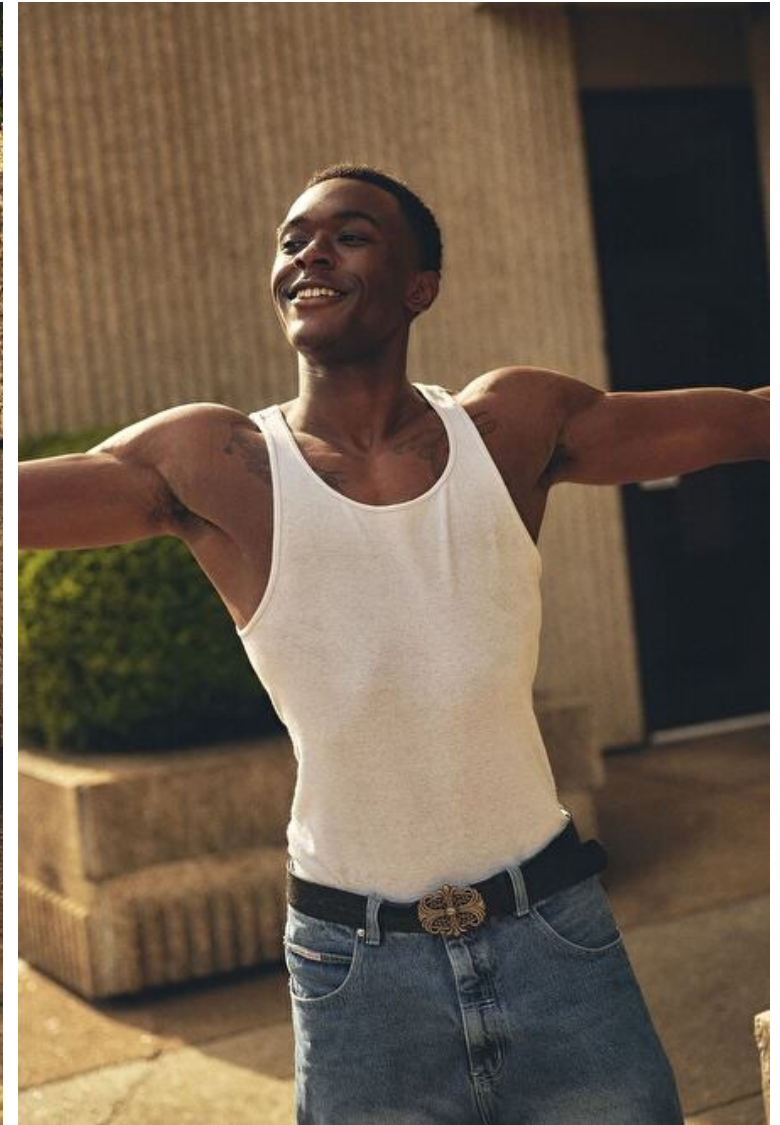

Select

MODEL MANAGEMENT

500 Bishop St NW SUITE A-2, Atlanta, 30318, Georgia, United States
Email: info.atlanta@selectmodel.com Website: <https://selectmodel.com/>

Jayden Robbins

Height 194cm / 6' 4.5"

Chest 99cm / 39"

Waist 76cm / 30"

Shoes EU/US/UK 46.5 / 13 / 11

Eyes Brown

Hair Black

Inseam 96cm / 38"

Neck 41cm / 16"

Sleeve 84cm / 33"

Suit size 54cm / 44"

Suit cut Long