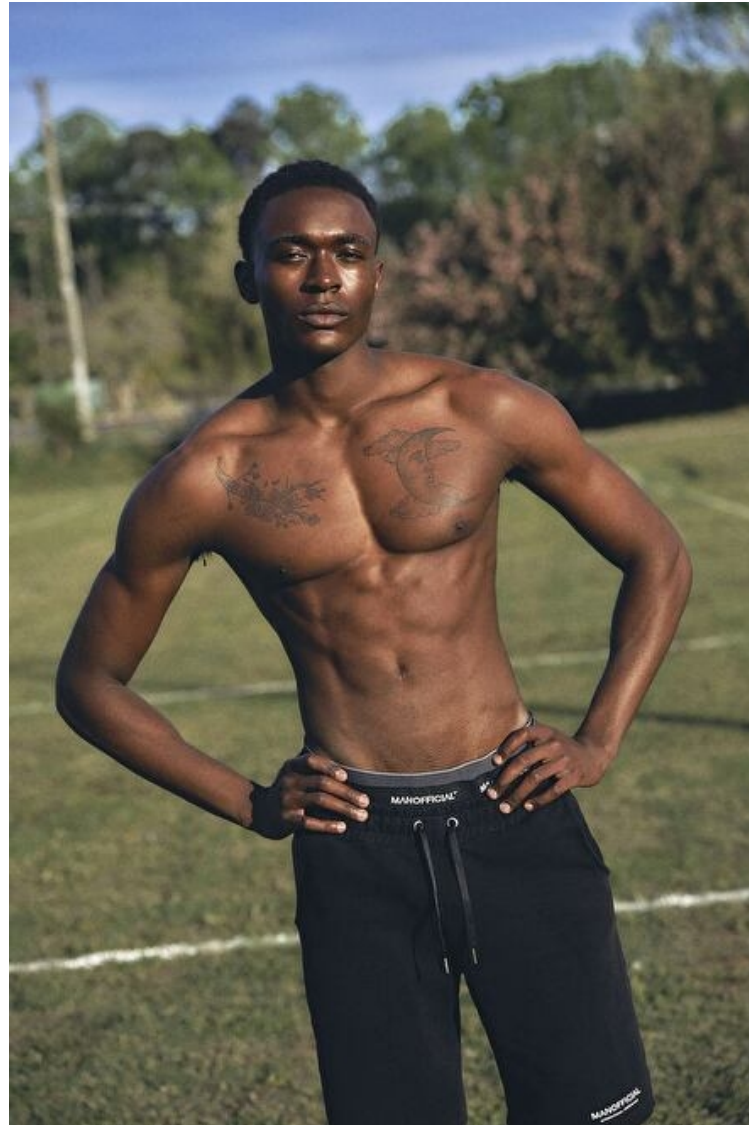

Select

MODEL MANAGEMENT

500 Bishop St NW SUITE A-2, Atlanta, 30318, Georgia, United States
Email: info.atlanta@selectmodel.com Website: <https://selectmodel.com/>

Jayden Robbins

Height 194cm / 6' 4.5"

Chest 99cm / 39"

Waist 76cm / 30"

Shoes EU/US/UK 46.5 / 13 / 11

Eyes Brown

Hair Black

Inseam 96cm / 38"

Neck 41cm / 16"

Sleeve 84cm / 33"

Suit size 54cm / 44"

Suit cut Long