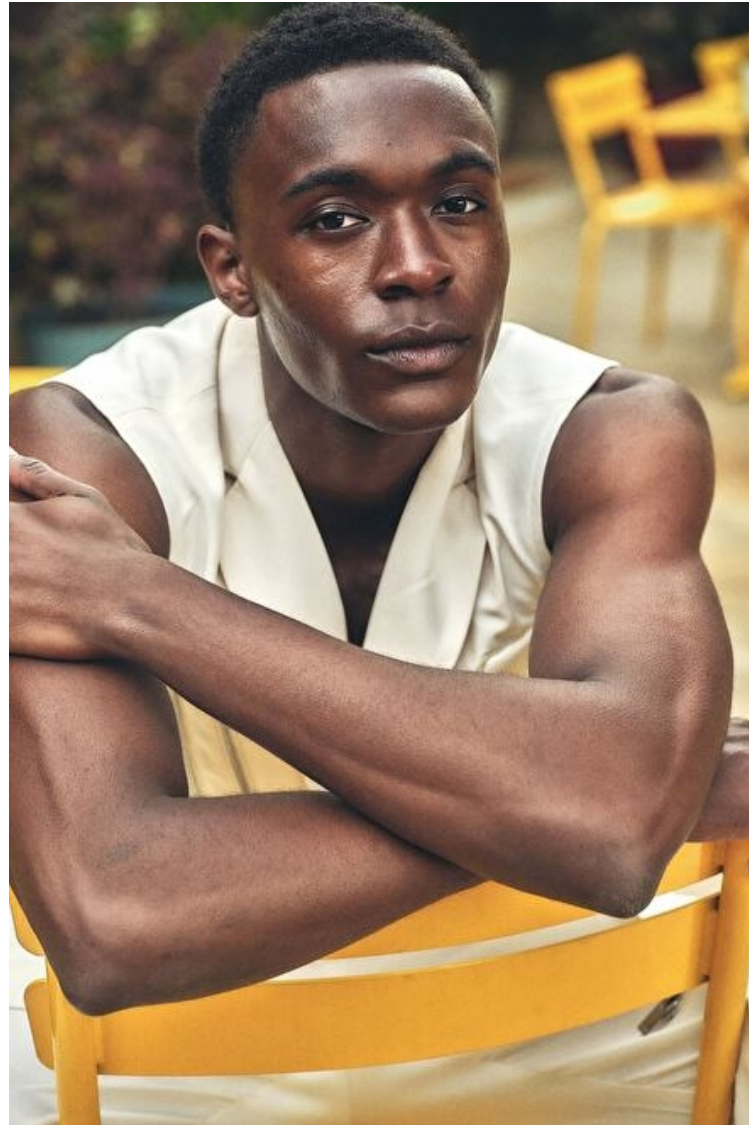

Select

MODEL MANAGEMENT

500 Bishop St NW SUITE A-2, Atlanta, 30318, Georgia, United States
Email: info.atlanta@selectmodel.com Website: <https://selectmodel.com/>

Jayden Robbins

Height 194cm / 6' 4.5"

Chest 99cm / 39"

Waist 76cm / 30"

Shoes EU/US/UK 46.5 / 13 / 11

Eyes Brown

Hair Black

Inseam 96cm / 38"

Neck 41cm / 16"

Sleeve 84cm / 33"

Suit size 54cm / 44"

Suit cut Long