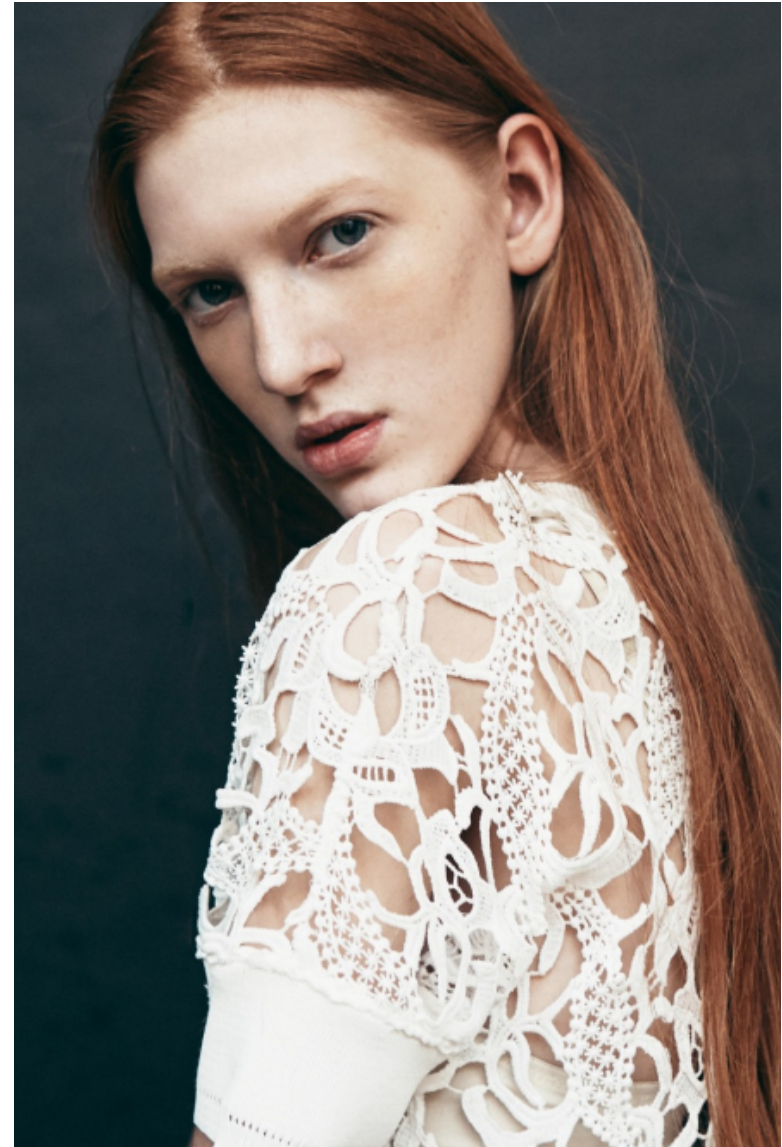

Select

MODEL MANAGEMENT

500 Bishop St NW SUITE A-2, Atlanta, 30318, Georgia, United States
Phone: (404) 872-7444 **Fax:** (404) 874-1526 **Email:** info.atlanta@selectmodel.com **Website:** <https://selectmodel.com/>

Jill Christmas

Height 180cm / 5' 11.0"

Size EU/US 34 / 4

Waist 66cm / 26"

Hips 93cm / 36.5"

Eyes Blue grey

Hair Red

Bust 81cm / 32"

Shoes EU/US/UK 40.5 / 9.5 / 7

Cup A