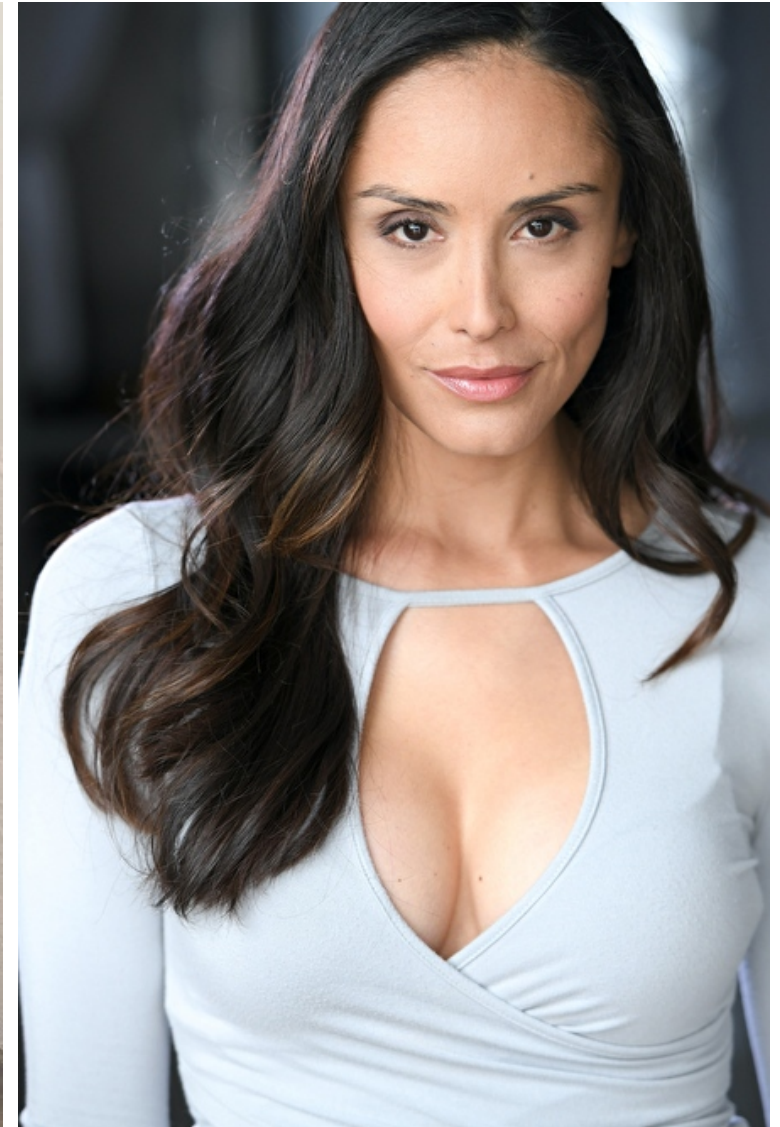

Select

MODEL MANAGEMENT

500 Bishop St NW SUITE A-2, Atlanta, 30318, Georgia, United States
Phone: (404) 872-7444 **Fax:** (404) 874-1526 **Email:** info.atlanta@selectmodel.com **Website:** <https://selectmodel.com/>

Johanna Sol

Height 174cm / 5' 8.5"

Size EU/US 34 / 4

Bust 32cm / 12.5"

Waist 63cm / 25"

Hips 86cm / 34"

Shoes EU/US/UK 37.5 / 7 / 4

Eyes Brown

Hair Dark brown

Cup B/C