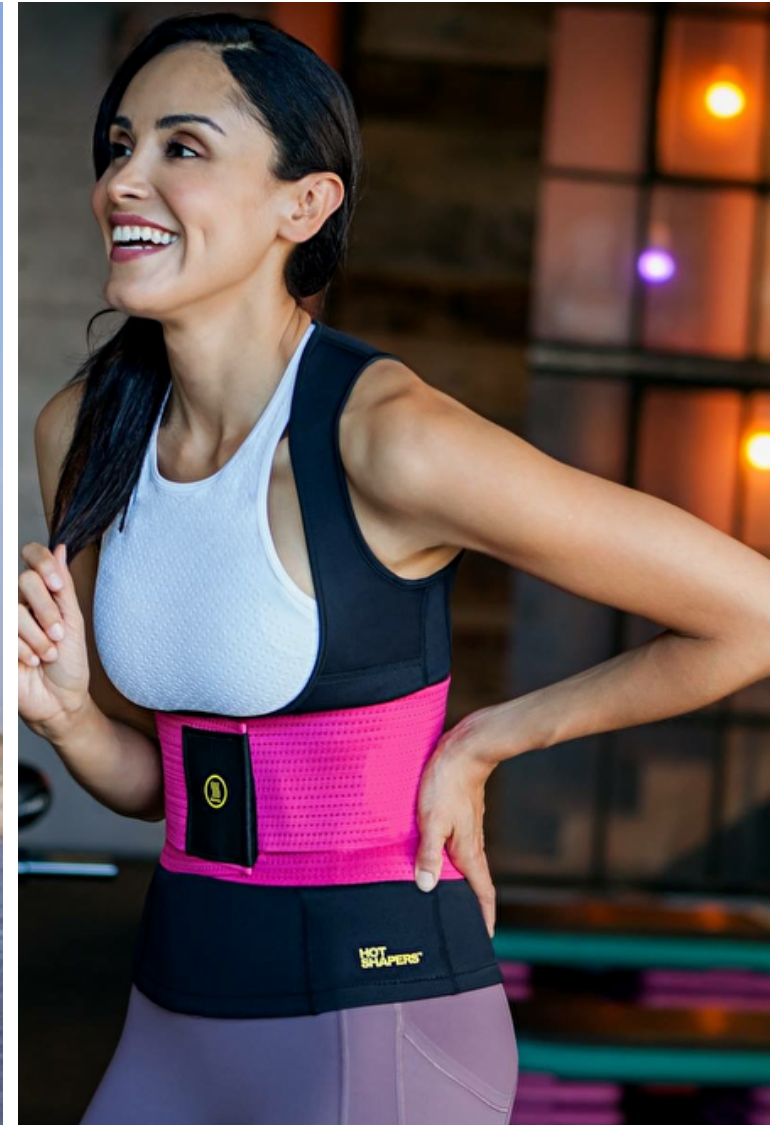

Bust 32cm / 12.5"

Waist 63cm / 25"

Hips 86cm / 34"

Shoes EU/US/UK 37.5 / 7 / 4

Eyes Brown

Hair Dark brown

Cup B/C

Johanna Sol