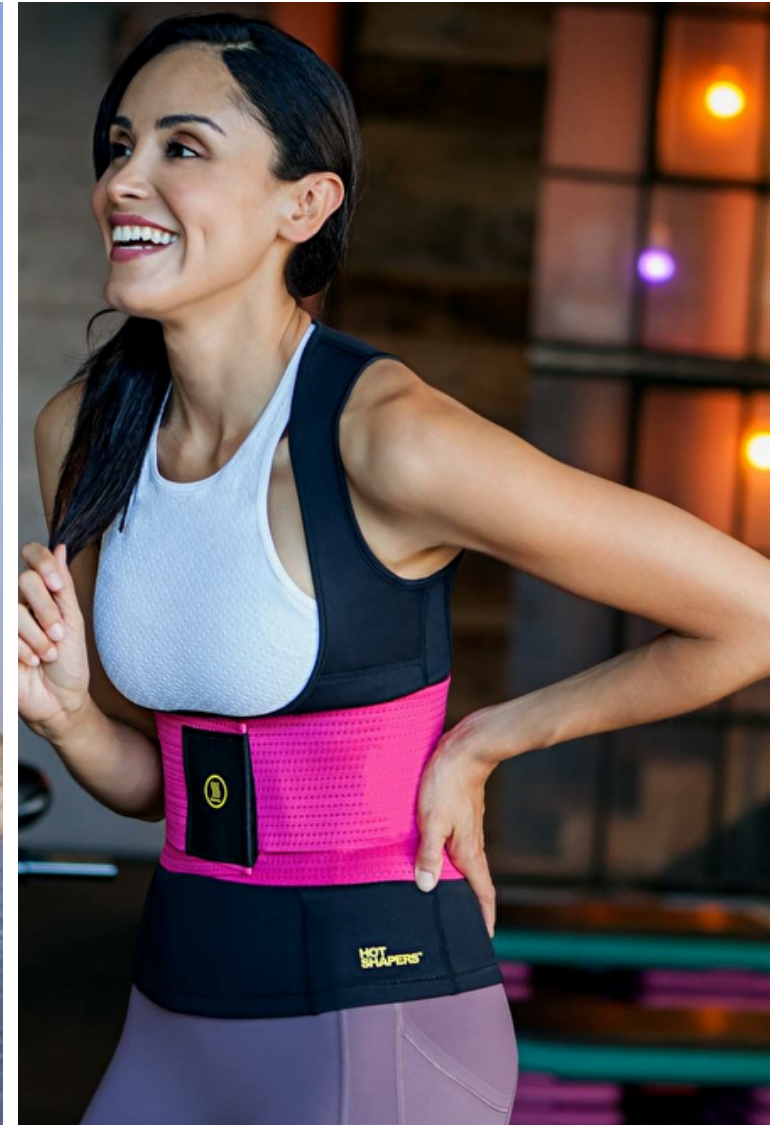

Select

MODEL MANAGEMENT

500 Bishop St NW SUITE A-2, Atlanta, 30318, Georgia, United States
Phone: (404) 872-7444 **Fax:** (404) 874-1526 **Email:** info.atlanta@selectmodel.com **Website:** <https://selectmodel.com/>

Johanna Sol

Height 174cm / 5' 8.5"

Size EU/US 34 / 4

Bust 32cm / 12.5"

Waist 63cm / 25"

Hips 86cm / 34"

Shoes EU/US/UK 37.5 / 7 / 4

Eyes Brown

Hair Dark brown

Cup B/C