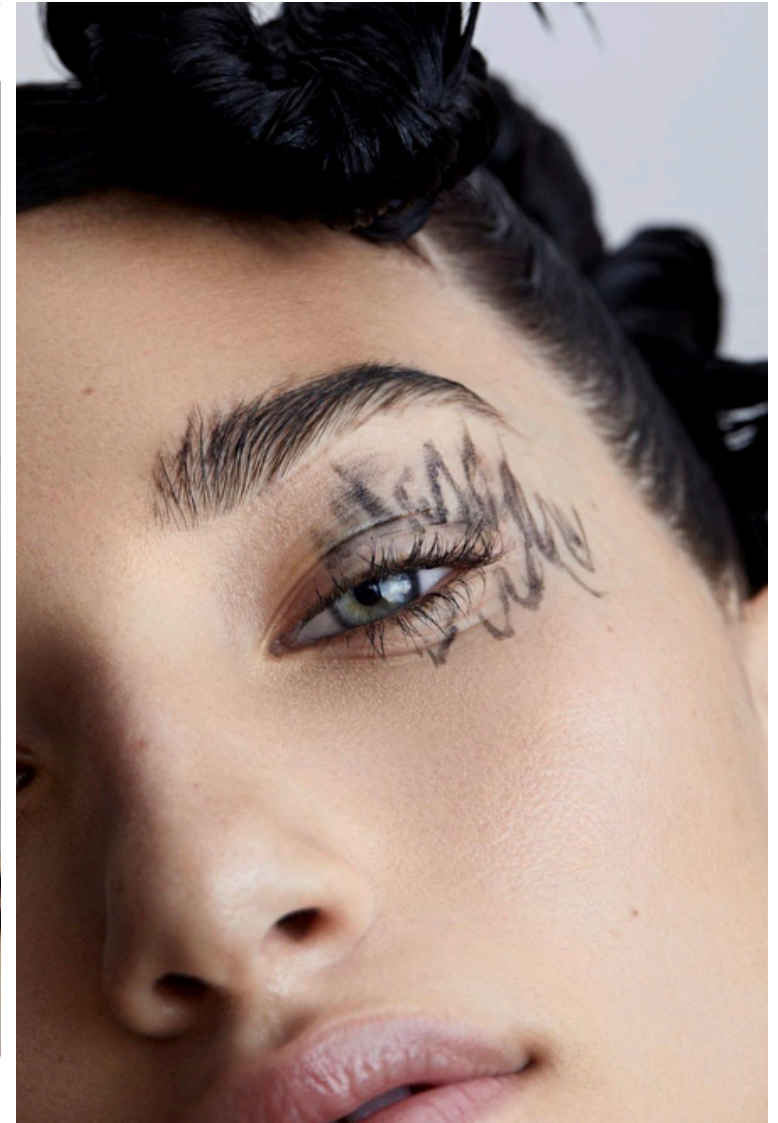

Jordan Baumer

Height 175cm / 5' 9.0"

Bust 81cm / 32"

Waist 61cm / 24"

Hips 89cm / 35"

Shoes EU/US/UK 39 / 8 / 6

Eyes Blue

Hair Brown