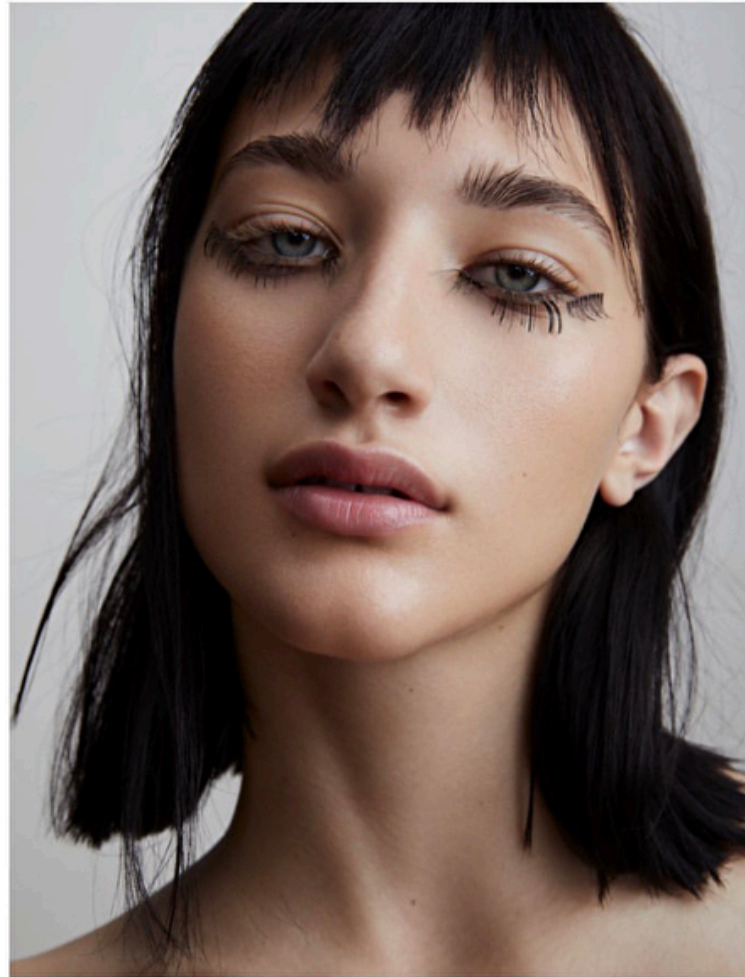

Jordan Baumer

Height 175cm / 5' 9.0"

Bust 81cm / 32"

Waist 61cm / 24"

Hips 89cm / 35"

Shoes EU/US/UK 39 / 8 / 6

Eyes Blue

Hair Brown