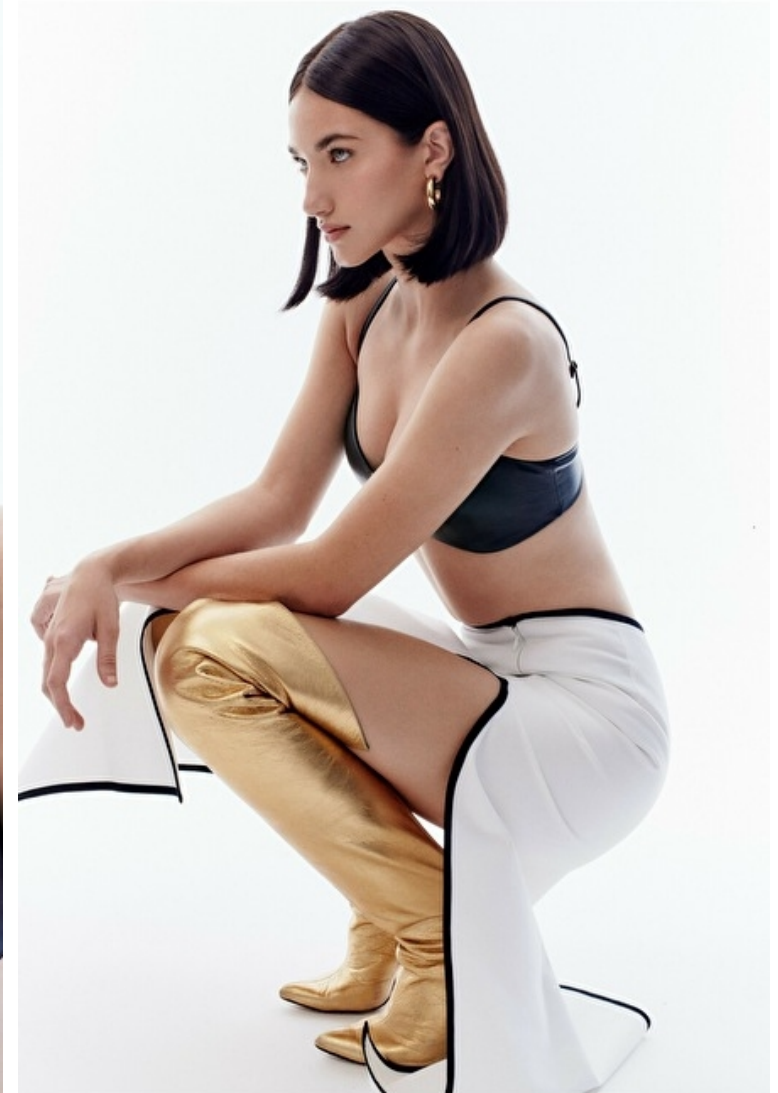

Select

MODEL MANAGEMENT

500 Bishop St NW SUITE A-2, Atlanta, 30318, Georgia, United States
Email: info.atlanta@selectmodel.com Website: <https://selectmodel.com/>

Jordan Baumer

Height 175cm / 5' 9.0"

Bust 81cm / 32"

Waist 61cm / 24"

Hips 89cm / 35"

Shoes EU/US/UK 39 / 8 / 6

Eyes Blue

Hair Brown