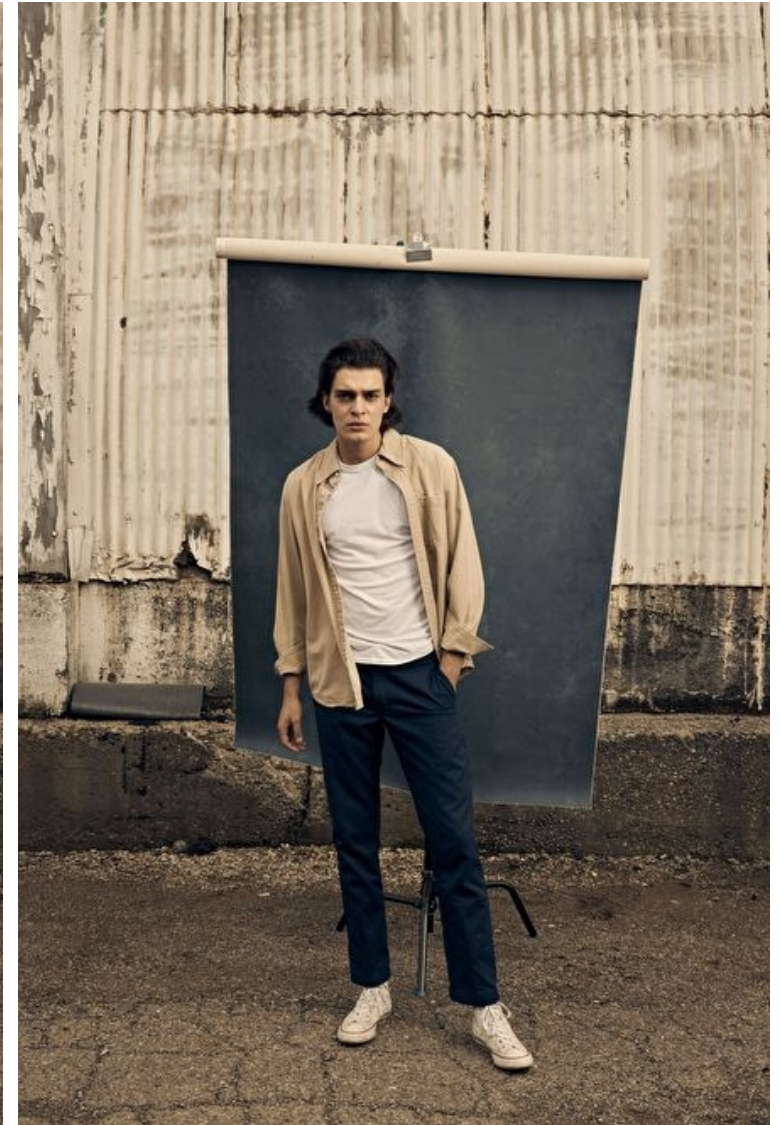

Select

MODEL MANAGEMENT

500 Bishop St NW SUITE A-2, Atlanta, 30318, Georgia, United States
Email: info.atlanta@selectmodel.com Website: <https://selectmodel.com/>

Joseph Cannon

Height 192cm / 6' 3.5"

Waist 86cm / 34"

Shoes EU/US/UK 44 / 11 / 9.5

Eyes Brown

Hair Brown

Inseam 86cm / 34"

Neck 41cm / 16"

Suit size 49cm / 39"