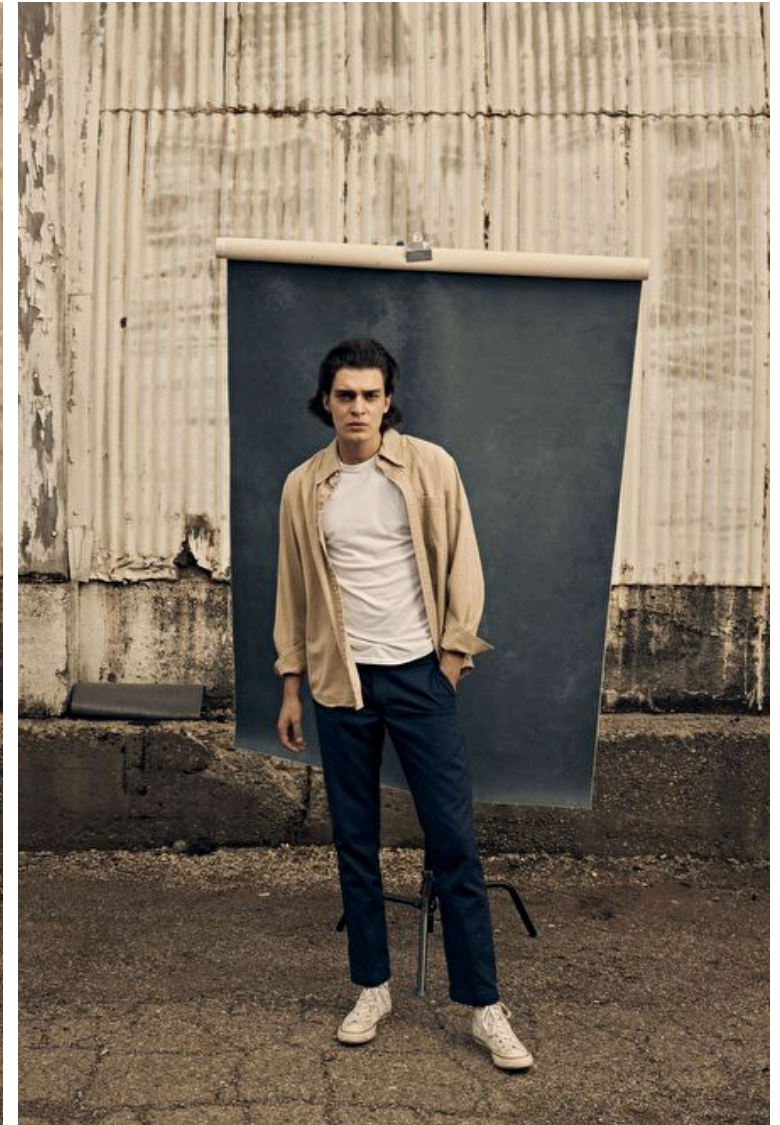

Select

MODEL MANAGEMENT

500 Bishop St NW SUITE A-2, Atlanta, 30318, Georgia, United States

Phone: (404) 872-7444 Fax: (404) 874-1526 Email: info.atlanta@selectmodel.com Website: <https://selectmodel.com/>

Joseph Cannon

Height 192cm / 6' 3.5"

Waist 86cm / 34"

Shoes EU/US/UK 44 / 11 / 9.5

Eyes Brown

Hair Brown

Inseam 86cm / 34"

Neck 41cm / 16"

Suit size 49cm / 39"