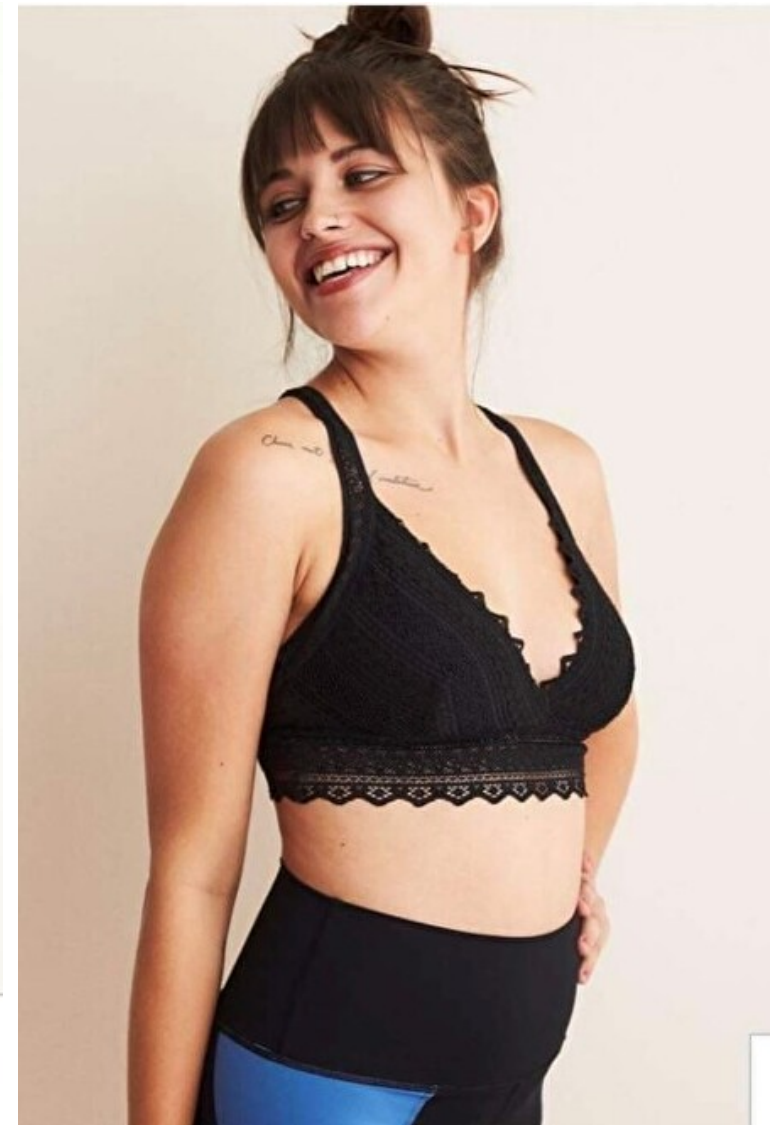

Josephine Bruno

Height 178cm / 5' 10.0"

Size EU/US 38 / 8

Bust 86cm / 34"

Waist 74cm / 29"

Hips 99cm / 39"

Shoes EU/US/UK 41 / 9.5 / 8

Eyes Green

Hair Dark brown