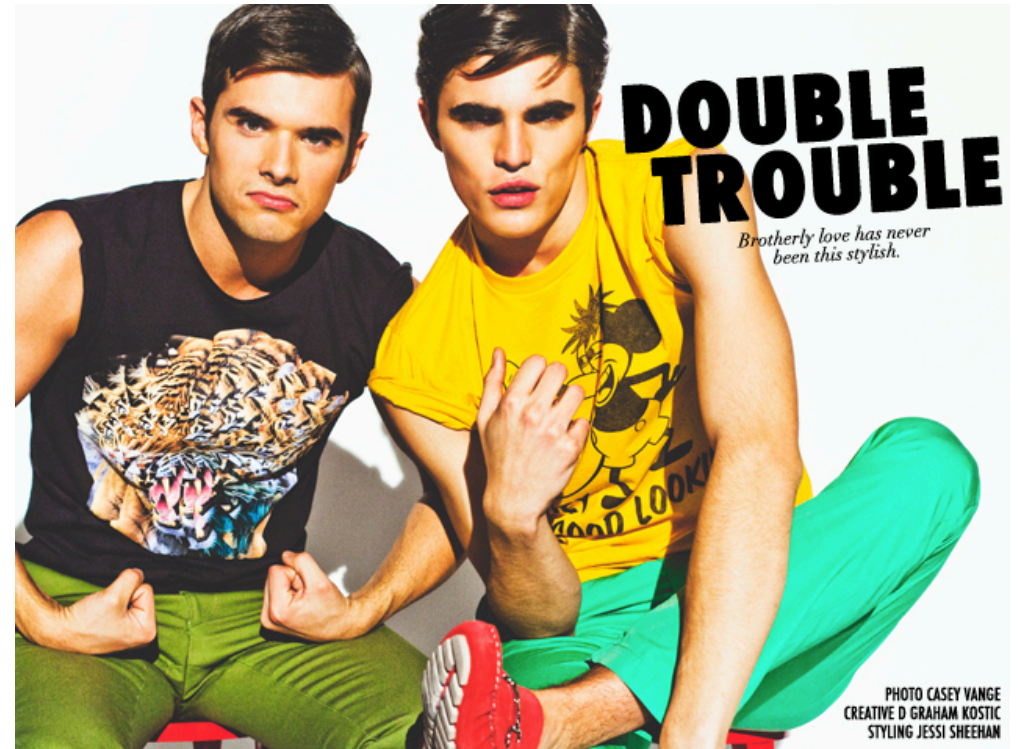

Select

MODEL MANAGEMENT

500 Bishop St NW SUITE A-2, Atlanta, 30318, Georgia, United States
Phone: (404) 872-7444 Fax: (404) 874-1526 Email: info.atlanta@selectmodel.com Website: <https://selectmodel.com/>

Josh Swickard

Height 183cm / 6' 0.0"

Chest 101cm / 40"

Waist 81cm / 32"

Shoes EU/US/UK 43 / 10.5 / 9

Eyes Brown

Hair Brown

Inseam 81cm / 32"

Neck 39cm / 15.5"

Sleeve 84cm / 33"

Suit size 50cm / 40"

Suit cut Regular