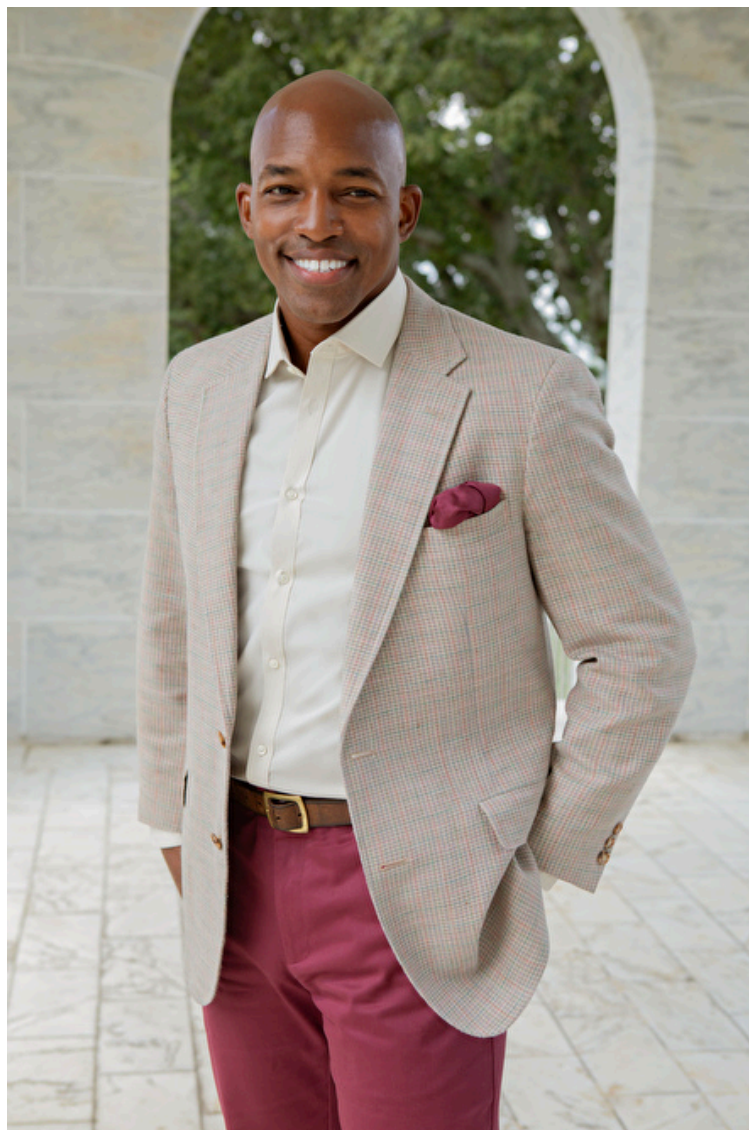

Select

MODEL MANAGEMENT

500 Bishop St NW SUITE A-2, Atlanta, 30318, Georgia, United States
Phone: (404) 872-7444 **Fax:** (404) 874-1526 **Email:** info.atlanta@selectmodel.com **Website:** <https://selectmodel.com/>

Joshua Byrd

Height 178cm / 5' 10.0"

Waist 86cm / 34"

Shoes EU/US/UK 42 / 9.5 / 8

Eyes Brown

Hair Black

Inseam 81cm / 32"

Neck 42cm / 16.5"

Sleeve 86cm / 34"

Suit size 52cm / 42"