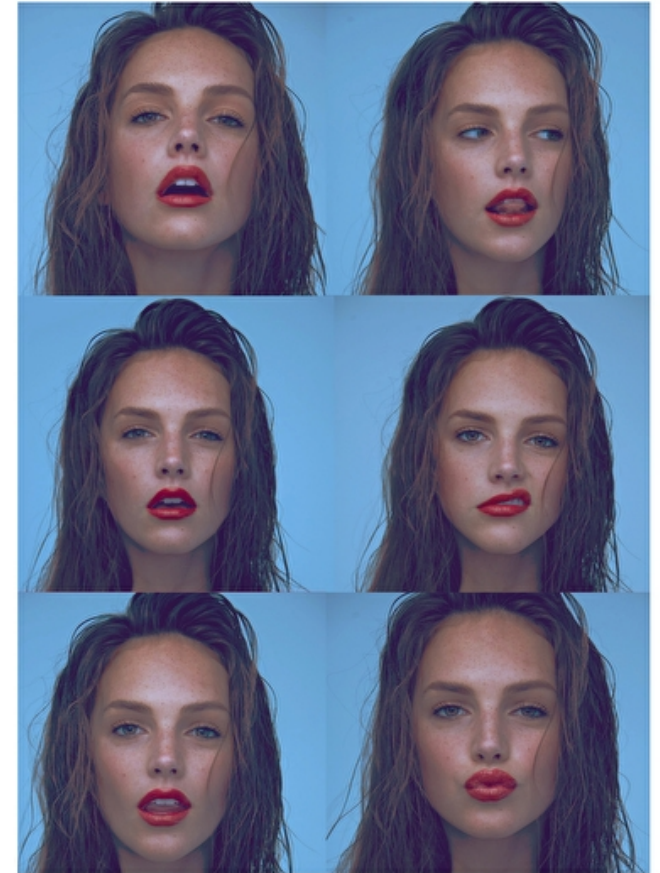

Juju Long

Height 178cm / 5' 10.0"

Bust 81cm / 32"

Waist 62cm / 24.5"

Hips 89cm / 35"

Shoes EU/US/UK 39 / 8 / 6

Eyes Brown

Hair Brown