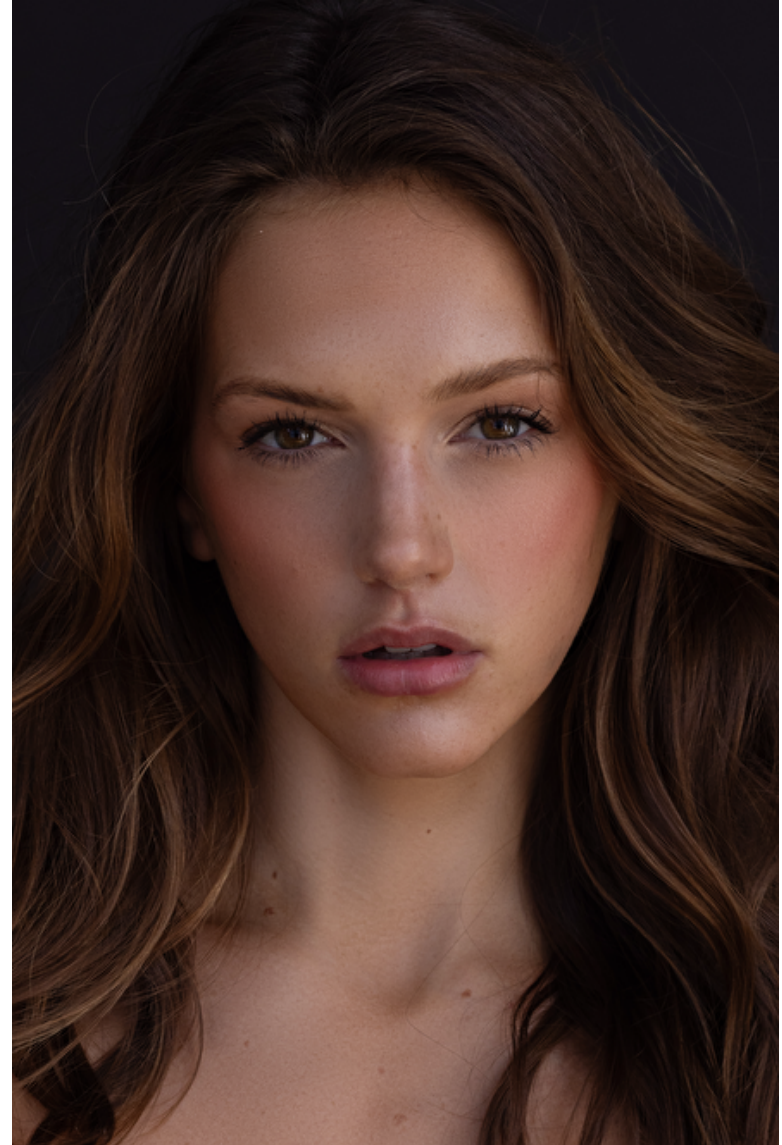

Select

MODEL MANAGEMENT

500 Bishop St NW SUITE A-2, Atlanta, 30318, Georgia, United States
Email: info.atlanta@selectmodel.com **Website:** <https://selectmodel.com/>

Juju Long

Height 178cm / 5' 10.0"

Bust 81cm / 32"

Waist 62cm / 24.5"

Hips 89cm / 35"

Shoes EU/US/UK 39 / 8 / 6

Eyes Brown

Hair Brown