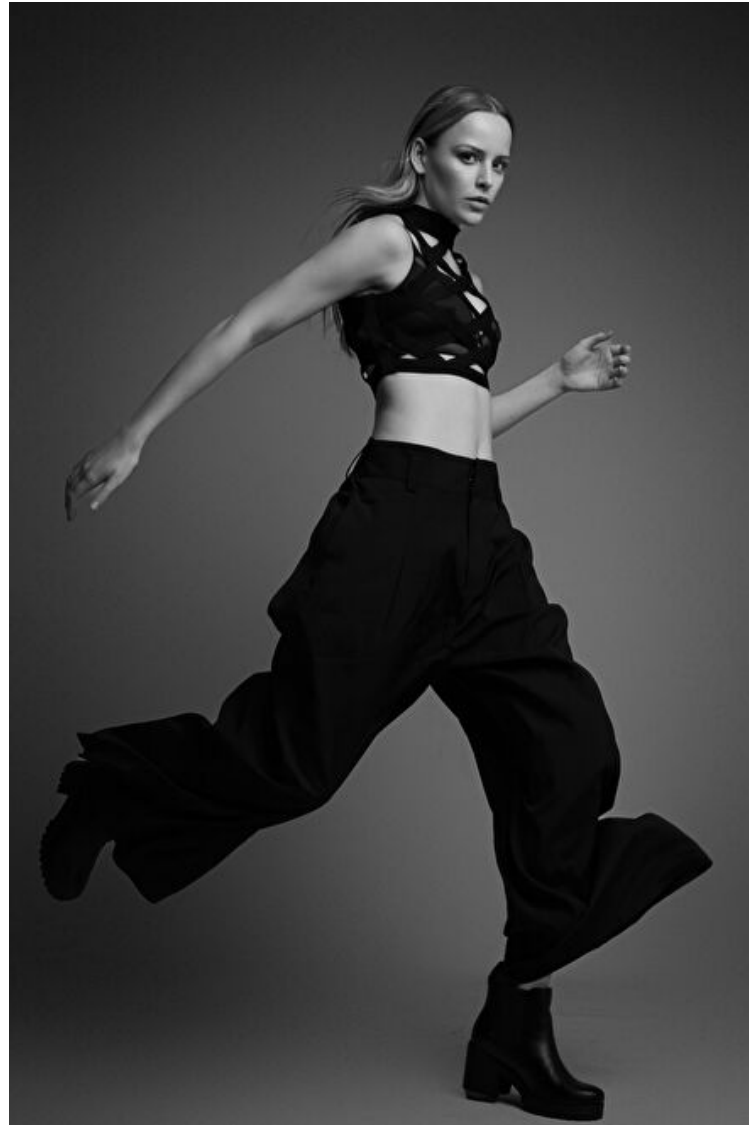

Select

MODEL MANAGEMENT

500 Bishop St NW SUITE A-2, Atlanta, 30318, Georgia, United States

Phone: (404) 872-7444 Fax: (404) 874-1526 Email: info.atlanta@selectmodel.com Website: <https://selectmodel.com/>

Julia Bankston

Height 178cm / 5' 10.0"

Size EU/US 34 / 4

Bust 83cm / 32.5"

Waist 66cm / 26"

Hips 93cm / 36.5"

Shoes EU/US/UK 40.5 / 9.5 / 7

Eyes Green

Hair Blond