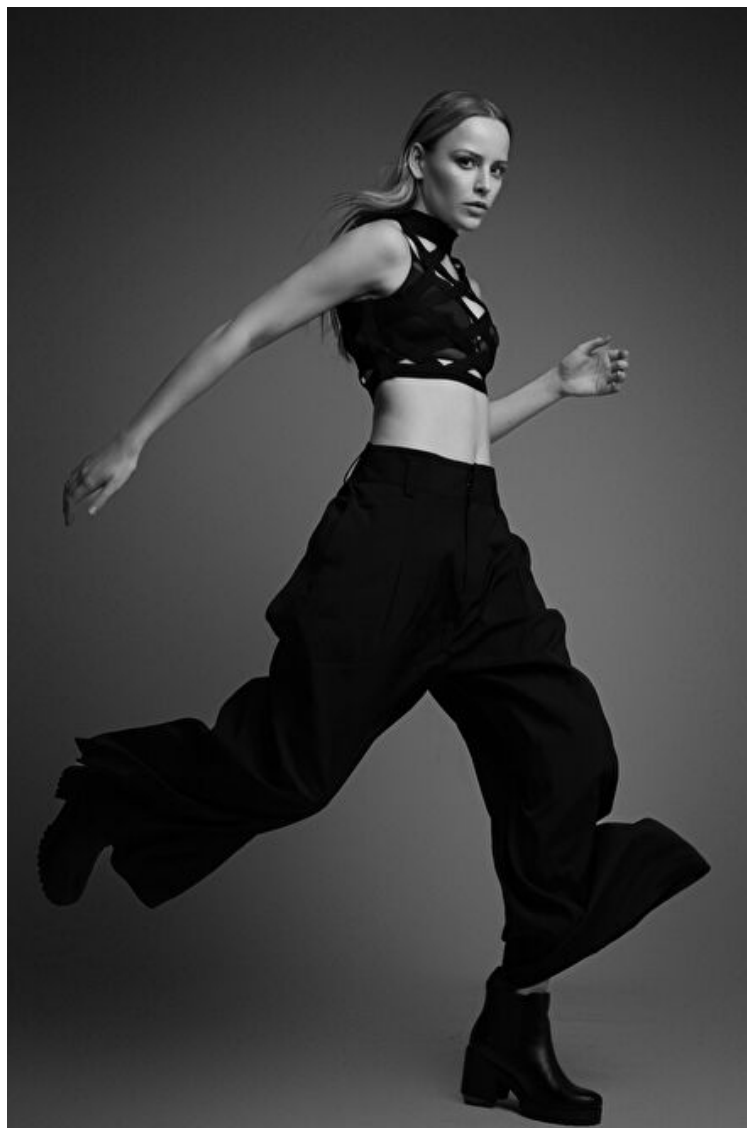

Bust 83cm / 32.5"

Waist 66cm / 26"

Hips 93cm / 36.5"

Shoes EU/US/UK 40.5 / 9.5 / 7

Eyes Green

Hair Blond

Select

MODEL MANAGEMENT