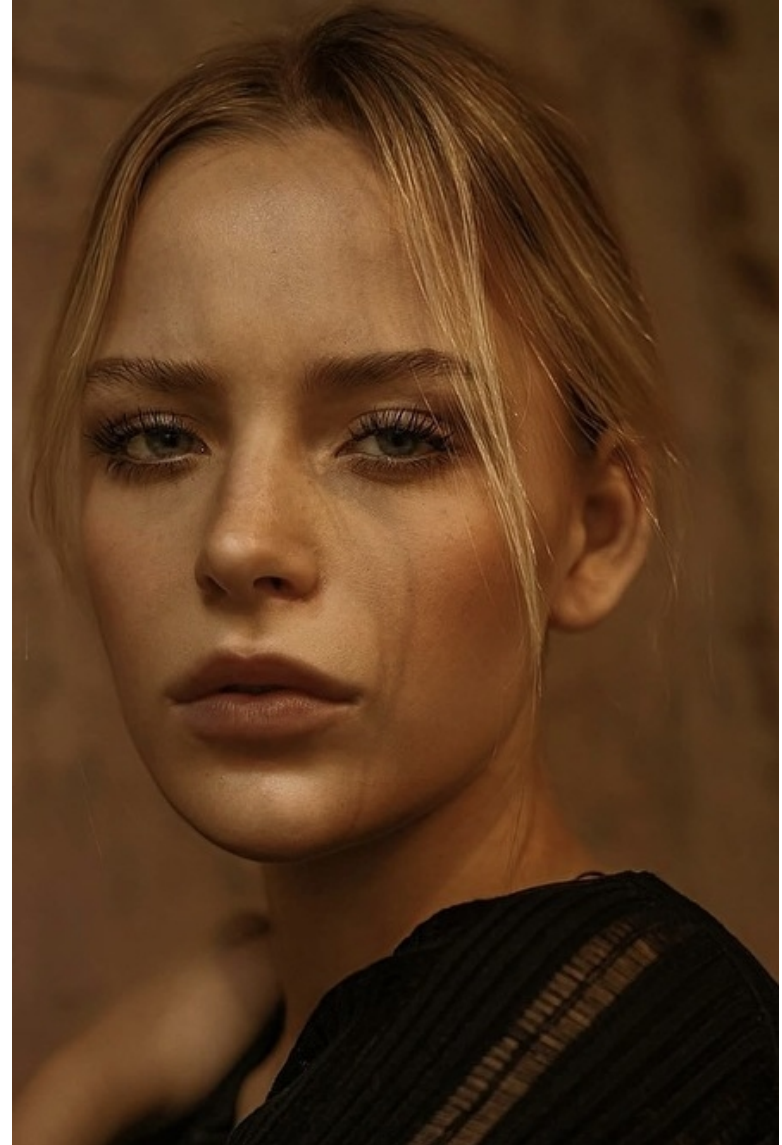

Size EU/US 34 / 4

Bust 83cm / 32.5"

Waist 66cm / 26"

Hips 93cm / 36.5"

Shoes EU/US/UK 40.5 / 9.5 / 7

Eyes Green

Hair Blond

Select