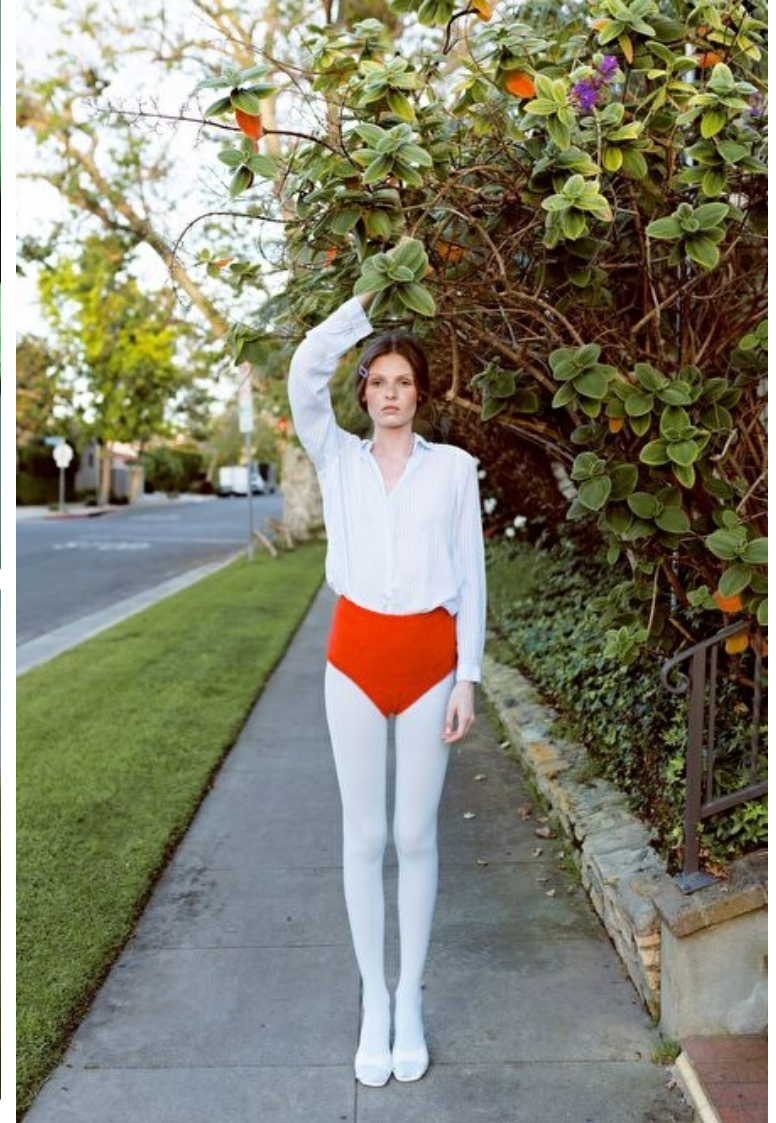

Hair Dark blond

Location IL