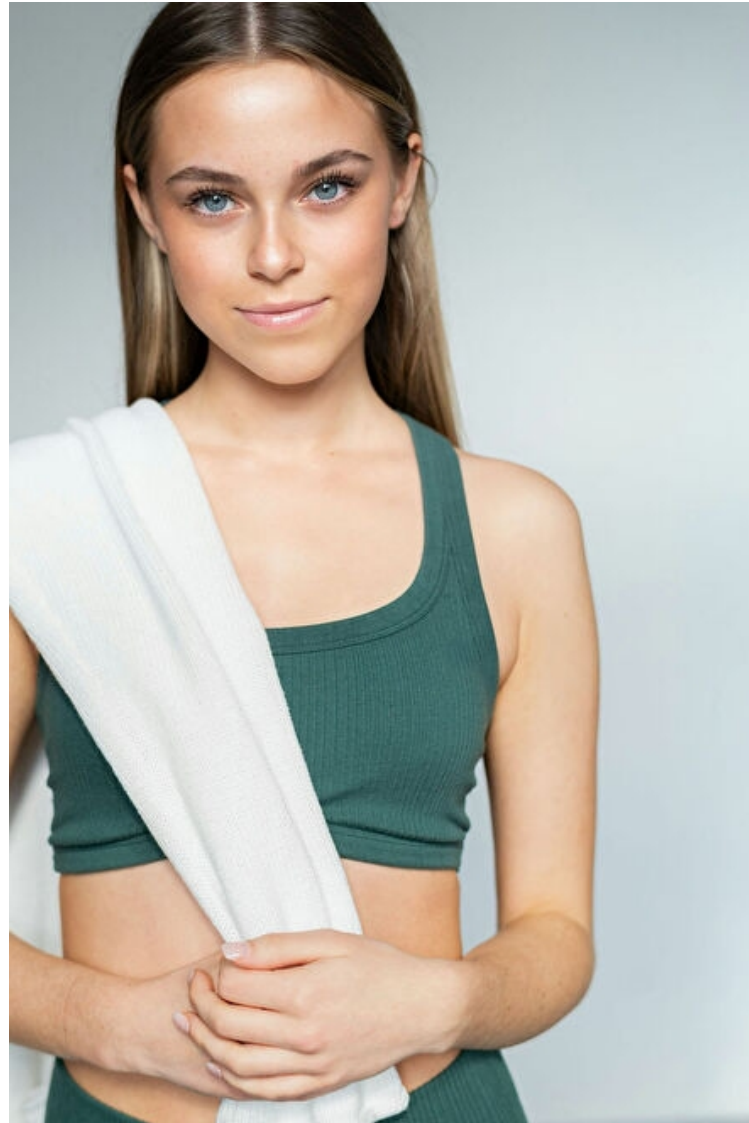

Select

MODEL MANAGEMENT

500 Bishop St NW SUITE A-2, Atlanta, 30318, Georgia, United States
Email: info.atlanta@selectmodel.com Website: <https://selectmodel.com/>

Kali L

Height 170cm / 5' 7.0"

Size EU/US 32 / 2

Bust 80cm / 31.5"

Waist 66cm / 26"

Hips 93cm / 36.5"

Shoes EU/US/UK 38 / 7.5 / 5

Eyes Blue

Hair Brown