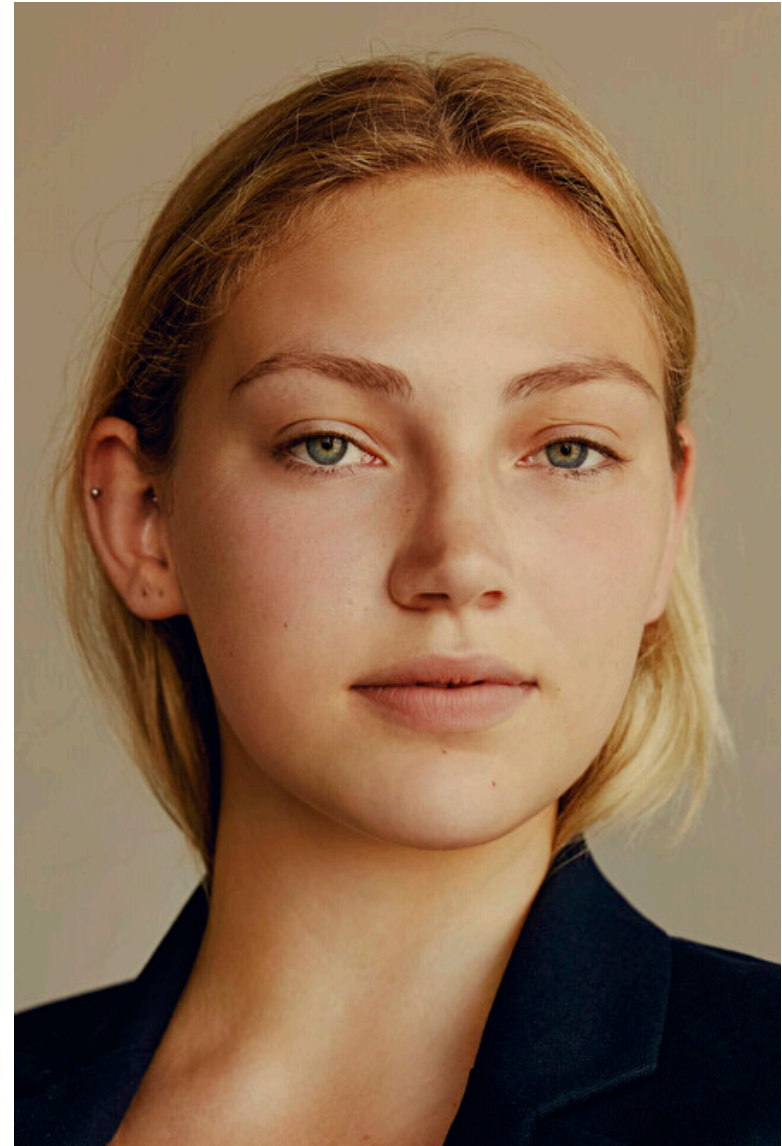

Select

MODEL MANAGEMENT

500 Bishop St NW SUITE A-2, Atlanta, 30318, Georgia, United States
Phone: (404) 872-7444 **Fax:** (404) 874-1526 **Email:** info.atlanta@selectmodel.com **Website:** <https://selectmodel.com/>

Kalli Dangerfield

Height 176cm / 5' 9.5"

Bust 101cm / 40"

Waist 76cm / 30"

Hips 114cm / 45"

Shoes EU/US/UK 40.5 / 9.5 / 7

Eyes Blue

Hair Blond

Cup C/D