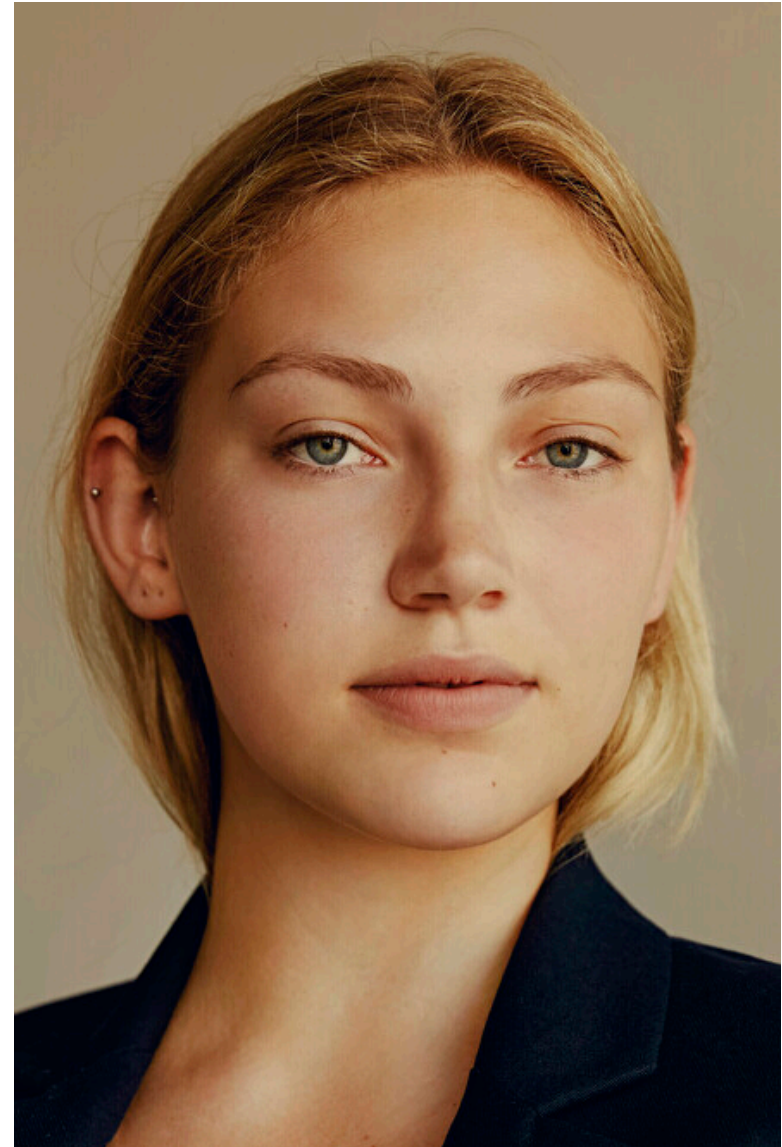

Select

MODEL MANAGEMENT

500 Bishop St NW SUITE A-2, Atlanta, 30318, Georgia, United States
Phone: (404) 872-7444 **Fax:** (404) 874-1526 **Email:** info.atlanta@selectmodel.com **Website:** <https://selectmodel.com/>

Kalli Dangerfield

Height 176cm / 5' 9.5"

Bust 101cm / 40"

Waist 76cm / 30"

Hips 114cm / 45"

Shoes EU/US/UK 40.5 / 9.5 / 7

Eyes Blue

Hair Blond

Cup C/D