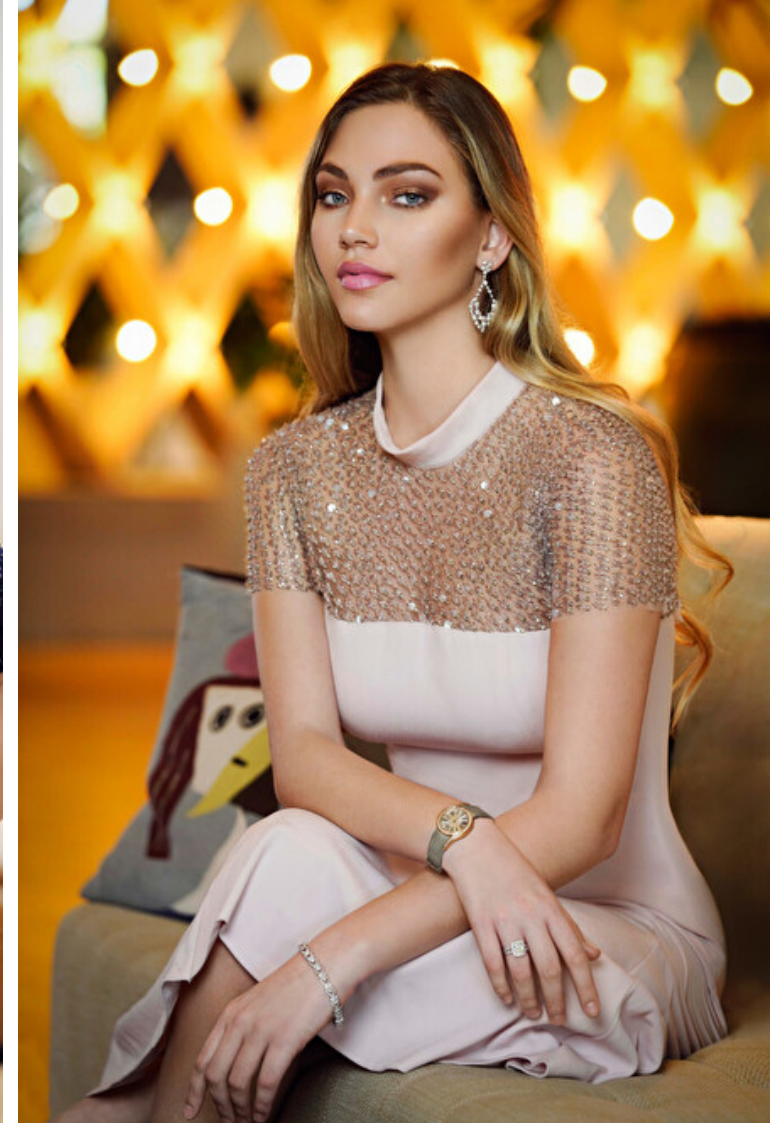

Select

MODEL MANAGEMENT

500 Bishop St NW SUITE A-2, Atlanta, 30318, Georgia, United States
Phone: (404) 872-7444 Fax: (404) 874-1526 Email: info.atlanta@selectmodel.com Website: <https://selectmodel.com/>

Kalli Dangerfield

Height 176cm / 5' 9.5"

Bust 101cm / 40"

Waist 76cm / 30"

Hips 114cm / 45"

Shoes EU/US/UK 40.5 / 9.5 / 7

Eyes Blue

Hair Blond

Cup C/D