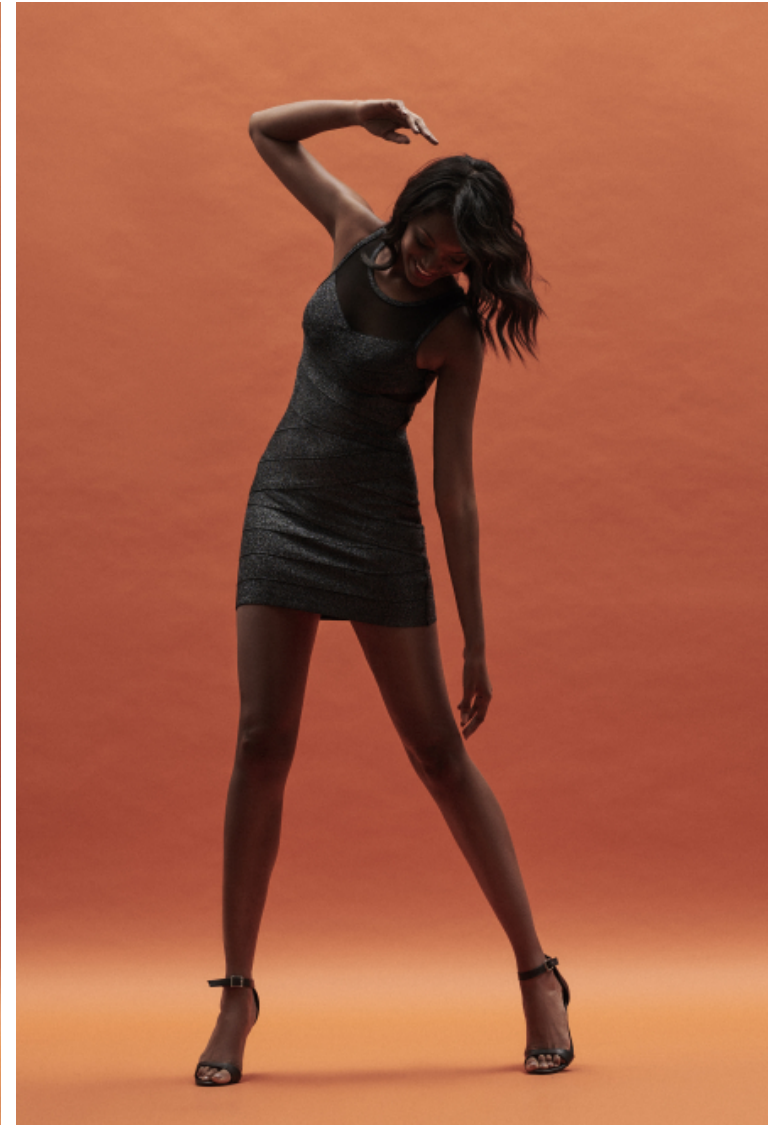

Select

MODEL MANAGEMENT

500 Bishop St NW SUITE A-2, Atlanta, 30318, Georgia, United States
Phone: (404) 872-7444 **Fax:** (404) 874-1526 **Email:** info.atlanta@selectmodel.com **Website:** <https://selectmodel.com/>

Karen Rampersad

Height 179cm / 5' 10.5"

Size EU/US 36 / 6

Bust 81cm / 32"

Waist 66cm / 26"

Hips 94cm / 37"

Shoes EU/US/UK 40 / 9 / 7

Eyes Brown

Hair Brown

Cup B