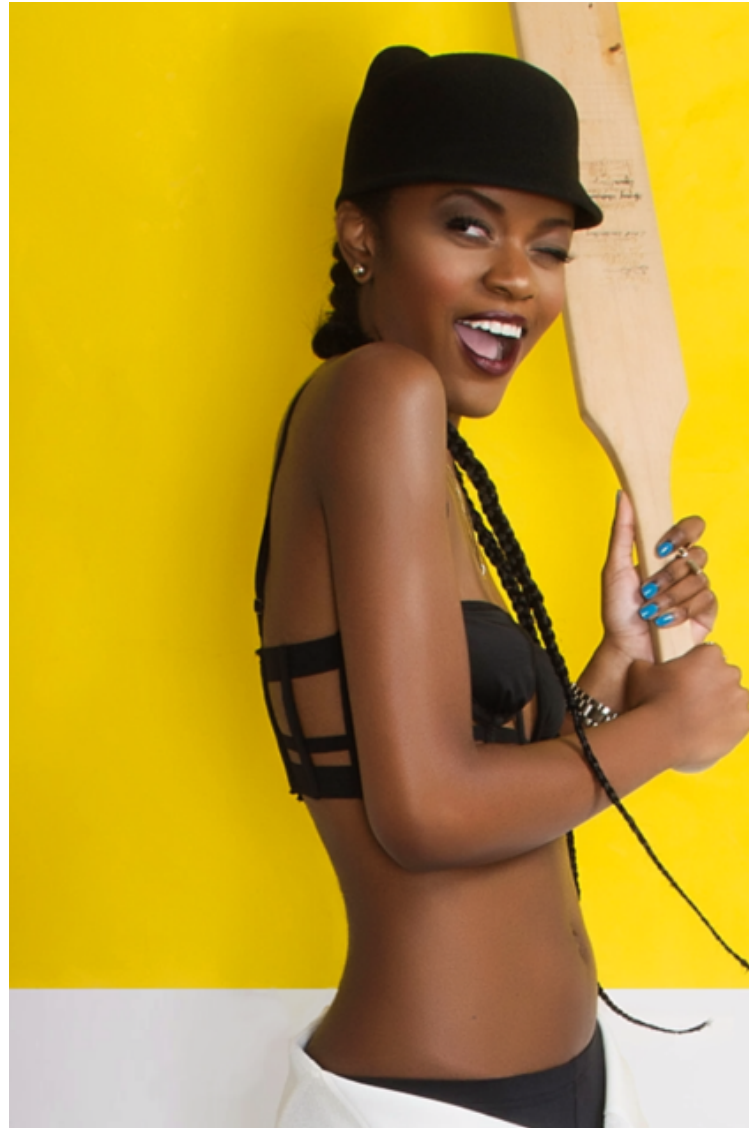

Select

MODEL MANAGEMENT

500 Bishop St NW SUITE A-2, Atlanta, 30318, Georgia, United States

Phone: (404) 872-7444 Fax: (404) 874-1526 Email: info.atlanta@selectmodel.com Website: <https://selectmodel.com/>

Karti Ashan

Height 179cm / 5' 10.5"

Size EU/US 32 / 2

Waist 66cm / 26"

Hips 91cm / 36"

Shoes EU/US/UK 39.5 / 8.5 / 6

Eyes Dark brown

Hair Dark brown

Bust 75cm / 29.5"

Cup B