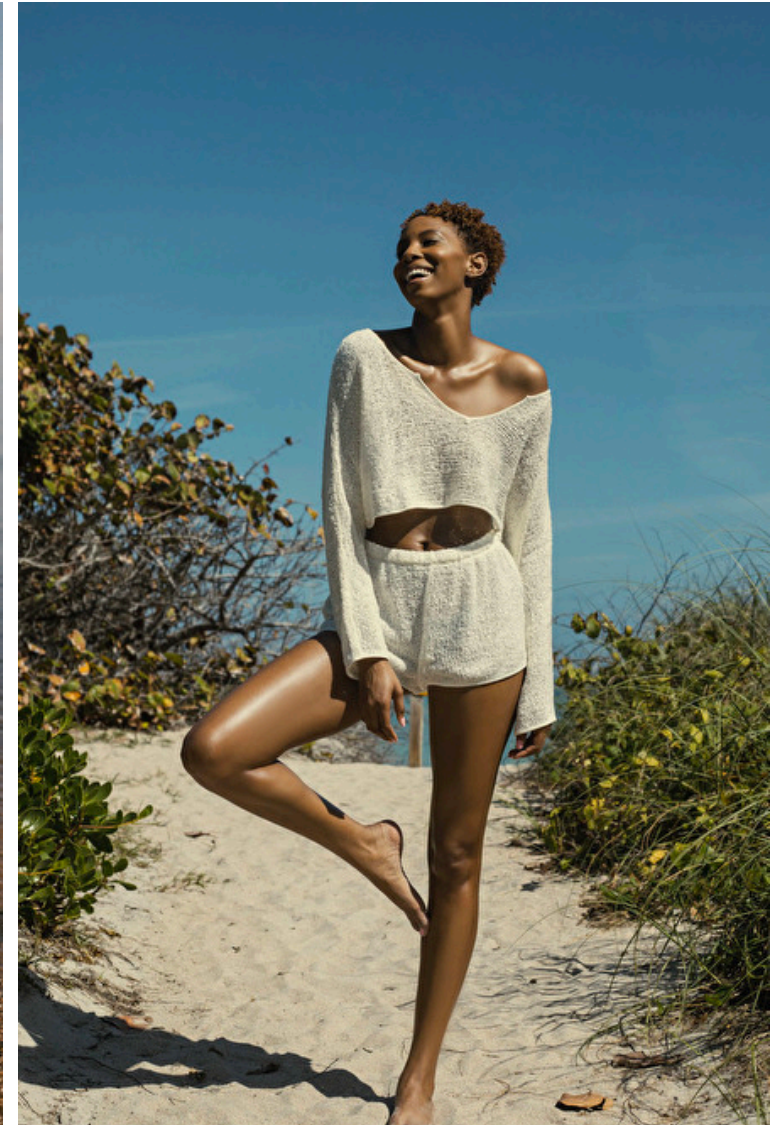

Select

MODEL MANAGEMENT

500 Bishop St NW SUITE A-2, Atlanta, 30318, Georgia, United States
Phone: (404) 872-7444 **Fax:** (404) 874-1526 **Email:** info.atlanta@selectmodel.com **Website:** <https://selectmodel.com/>

Kasmere Trice

Height 179cm / 5' 10.5"

Size EU/US 32 / 2

Bust 80cm / 31.5"

Waist 58cm / 23"

Hips 89cm / 35"

Shoes EU/US/UK 39 / 8 / 6

Eyes Brown

Hair Brown

Cup B