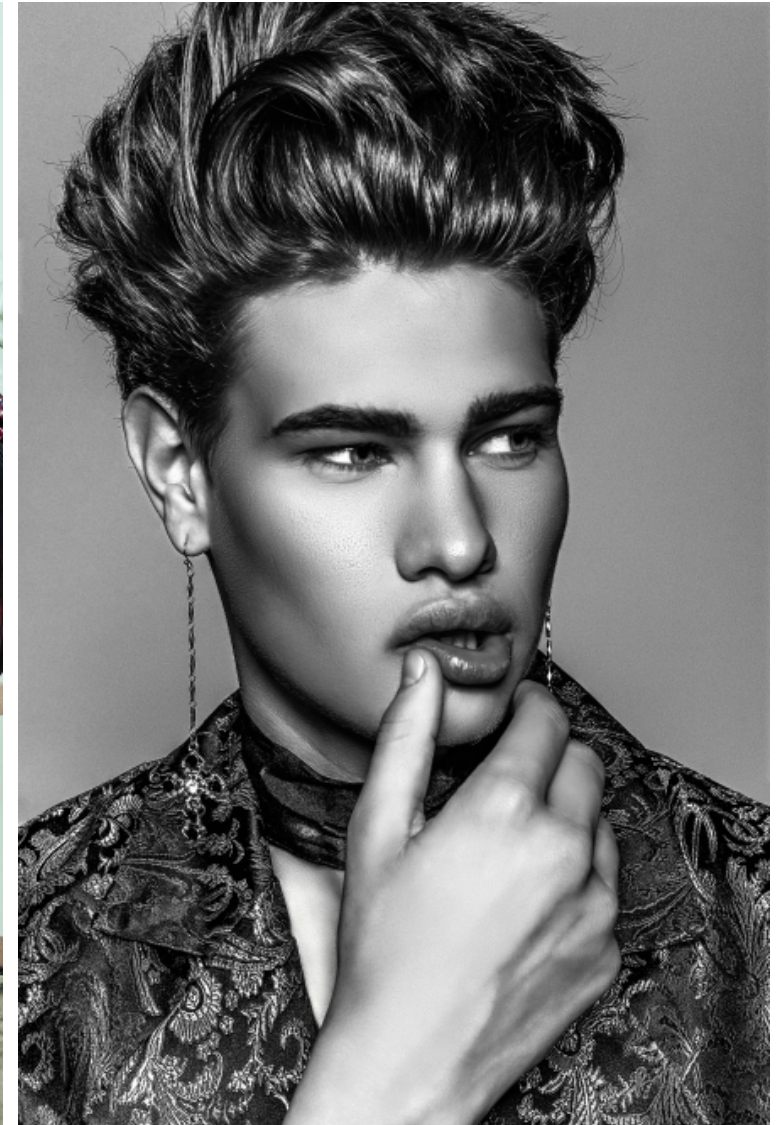

Select

MODEL MANAGEMENT

500 Bishop St NW SUITE A-2, Atlanta, 30318, Georgia, United States
Phone: (404) 872-7444 **Fax:** (404) 874-1526 **Email:** info.atlanta@selectmodel.com **Website:** <https://selectmodel.com/>

Keanu Rainwater

Height 183cm / 6' 0.0"

Waist 71cm / 28"

Shoes EU/US/UK 43 / 10.5 / 9

Eyes Blue

Hair Blond

Inseam 81cm / 32"

Suit size 46cm / 36"

Suit cut Regular