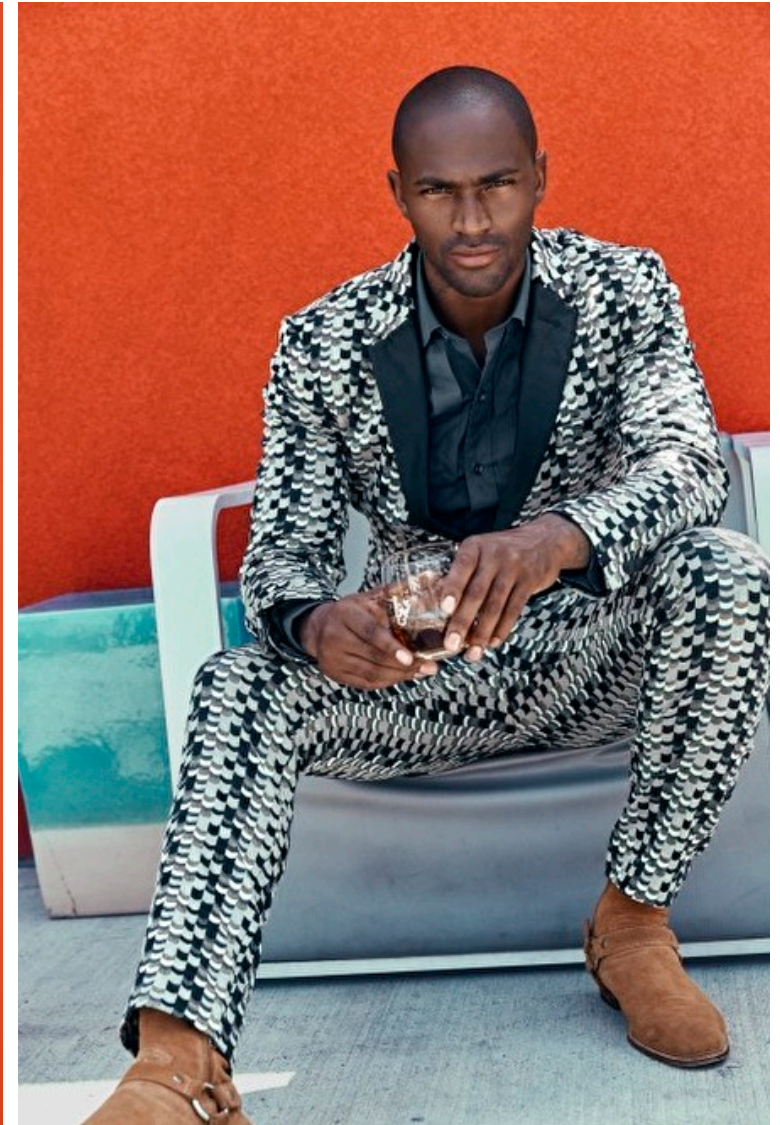

Neck 41cm / 16"

Suit size 50cm / 40"

Suit cut Regular