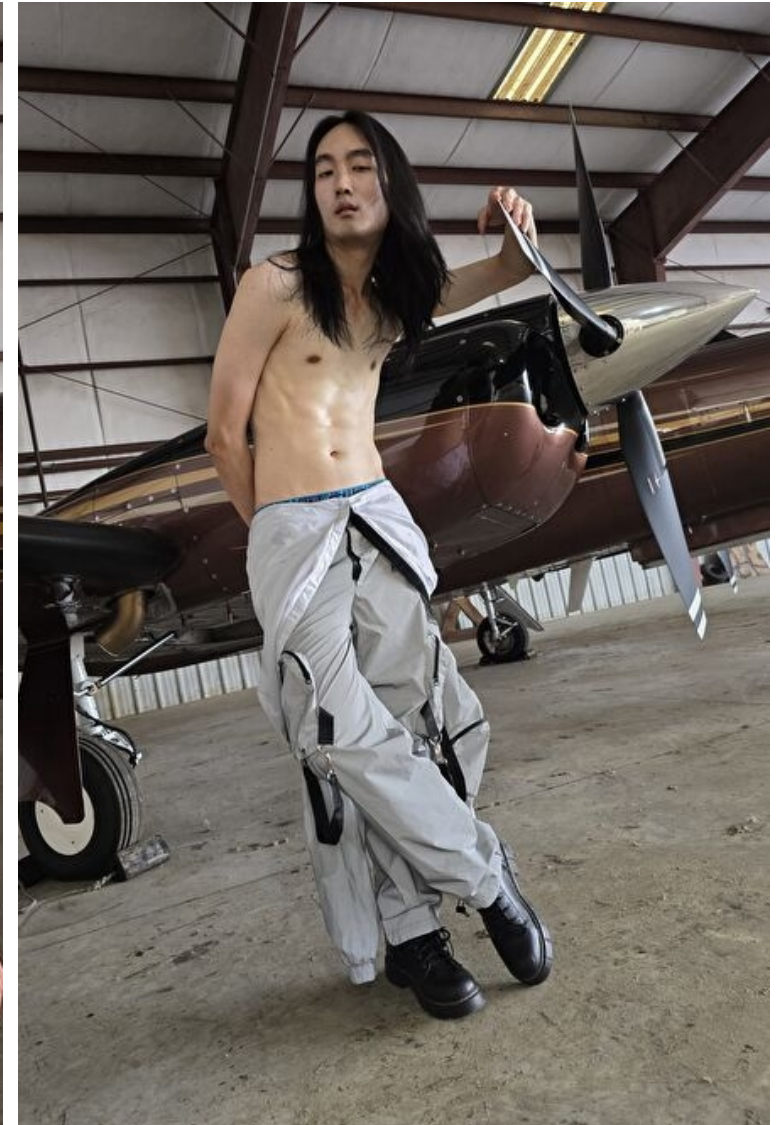

Waist 79cm / 31"

Shoes EU/US/UK 44.5 / 11.5 /
10

Eyes Brown

Hair Black

Inseam 84cm / 33"

Neck 35cm / 14"

Sleeve 86cm / 34"

Suit size 46cm / 36"