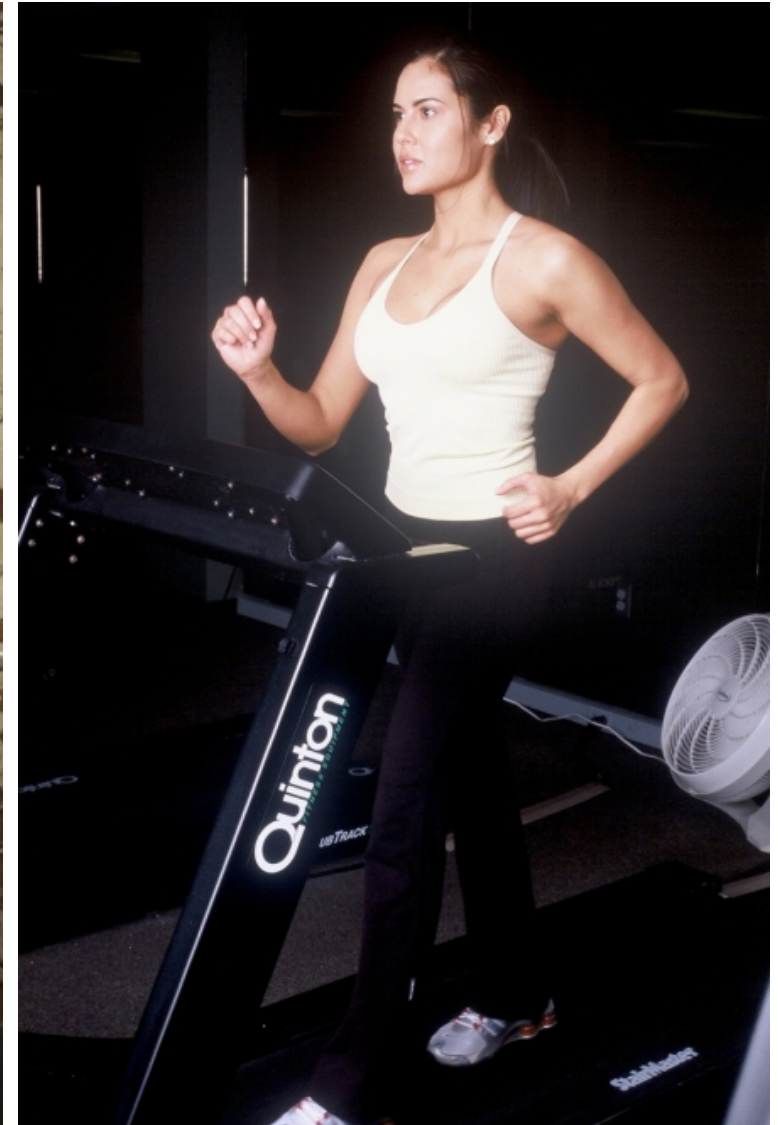

Bust 81cm / 32"

Waist 63cm / 25"

Hips 86cm / 34"

Shoes EU/US/UK 37.5 / 7 / 4

Eyes Brown

Hair Brown

Cup C

Select