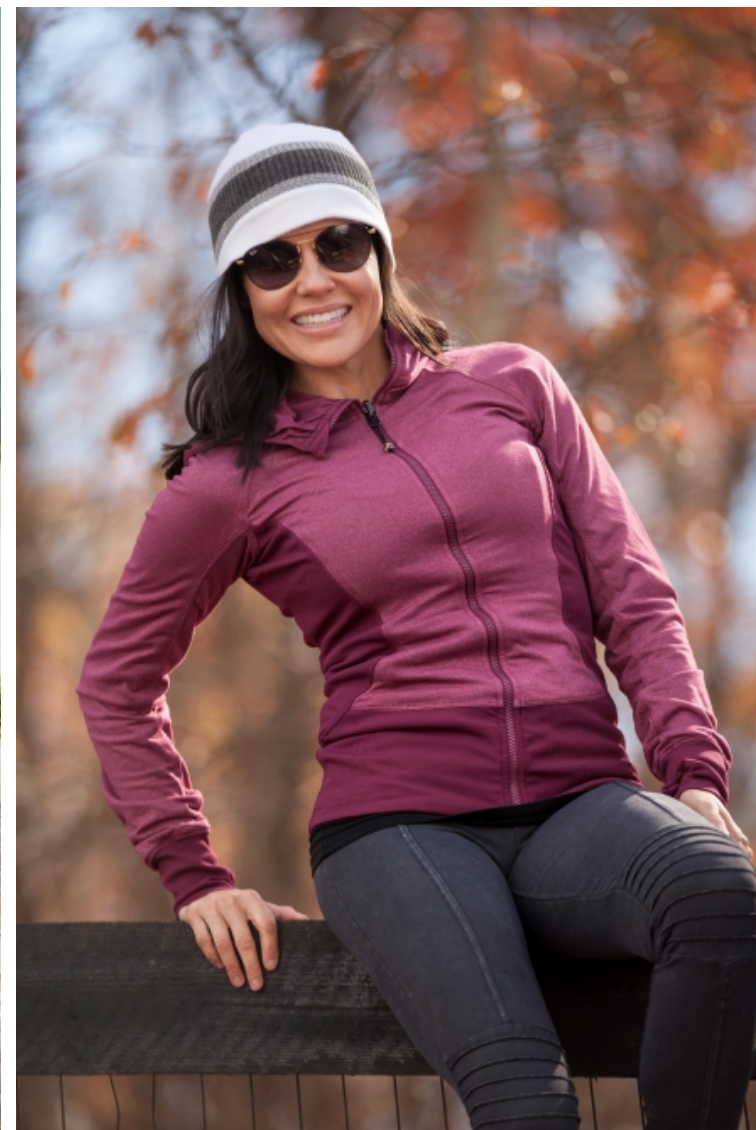

Bust 81cm / 32"

Waist 63cm / 25"

Hips 86cm / 34"

Shoes EU/US/UK 37.5 / 7 / 4

Eyes Brown

Hair Brown

Cup C

Select